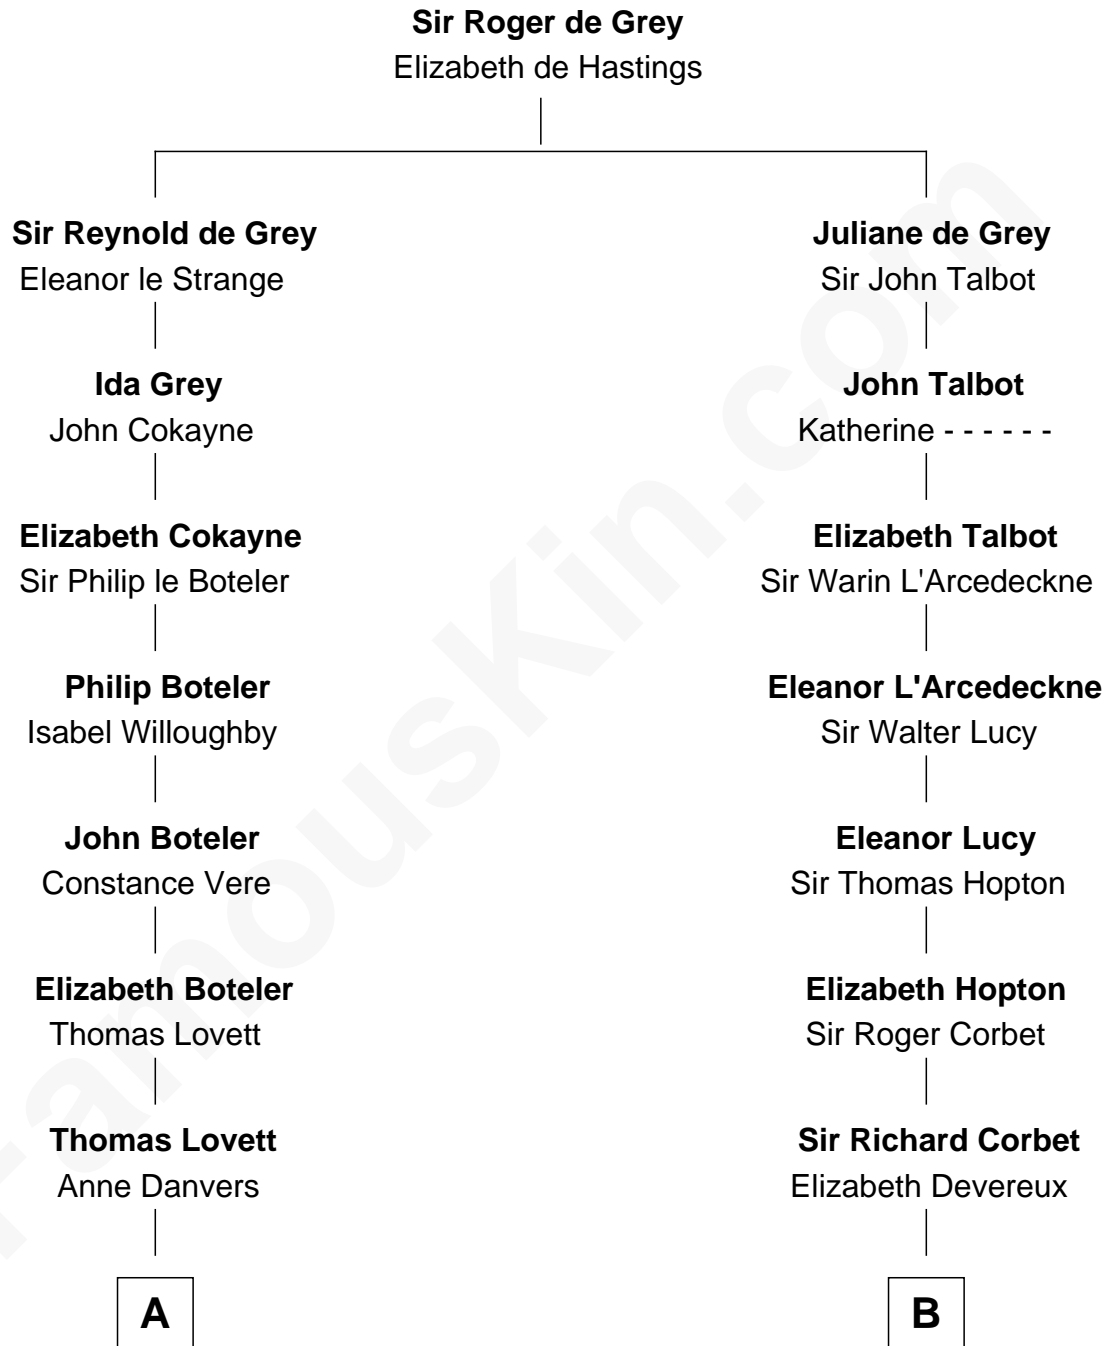

FamousKin.com

Relationship Chart of

Hetty Green

"The Witch of Wall Street"

17th cousin 4 times removed of

Allen Dulles

5th Director of the C.I.A.

C

Joanna Leffingwell

Charles Lathrop

Harriet Wadsworth Lathrop

Rev. Miron Winslow

Harriet Lathrop Winslow

Rev. John Welsh Dulles

Allen Macy Dulles

Edith Foster