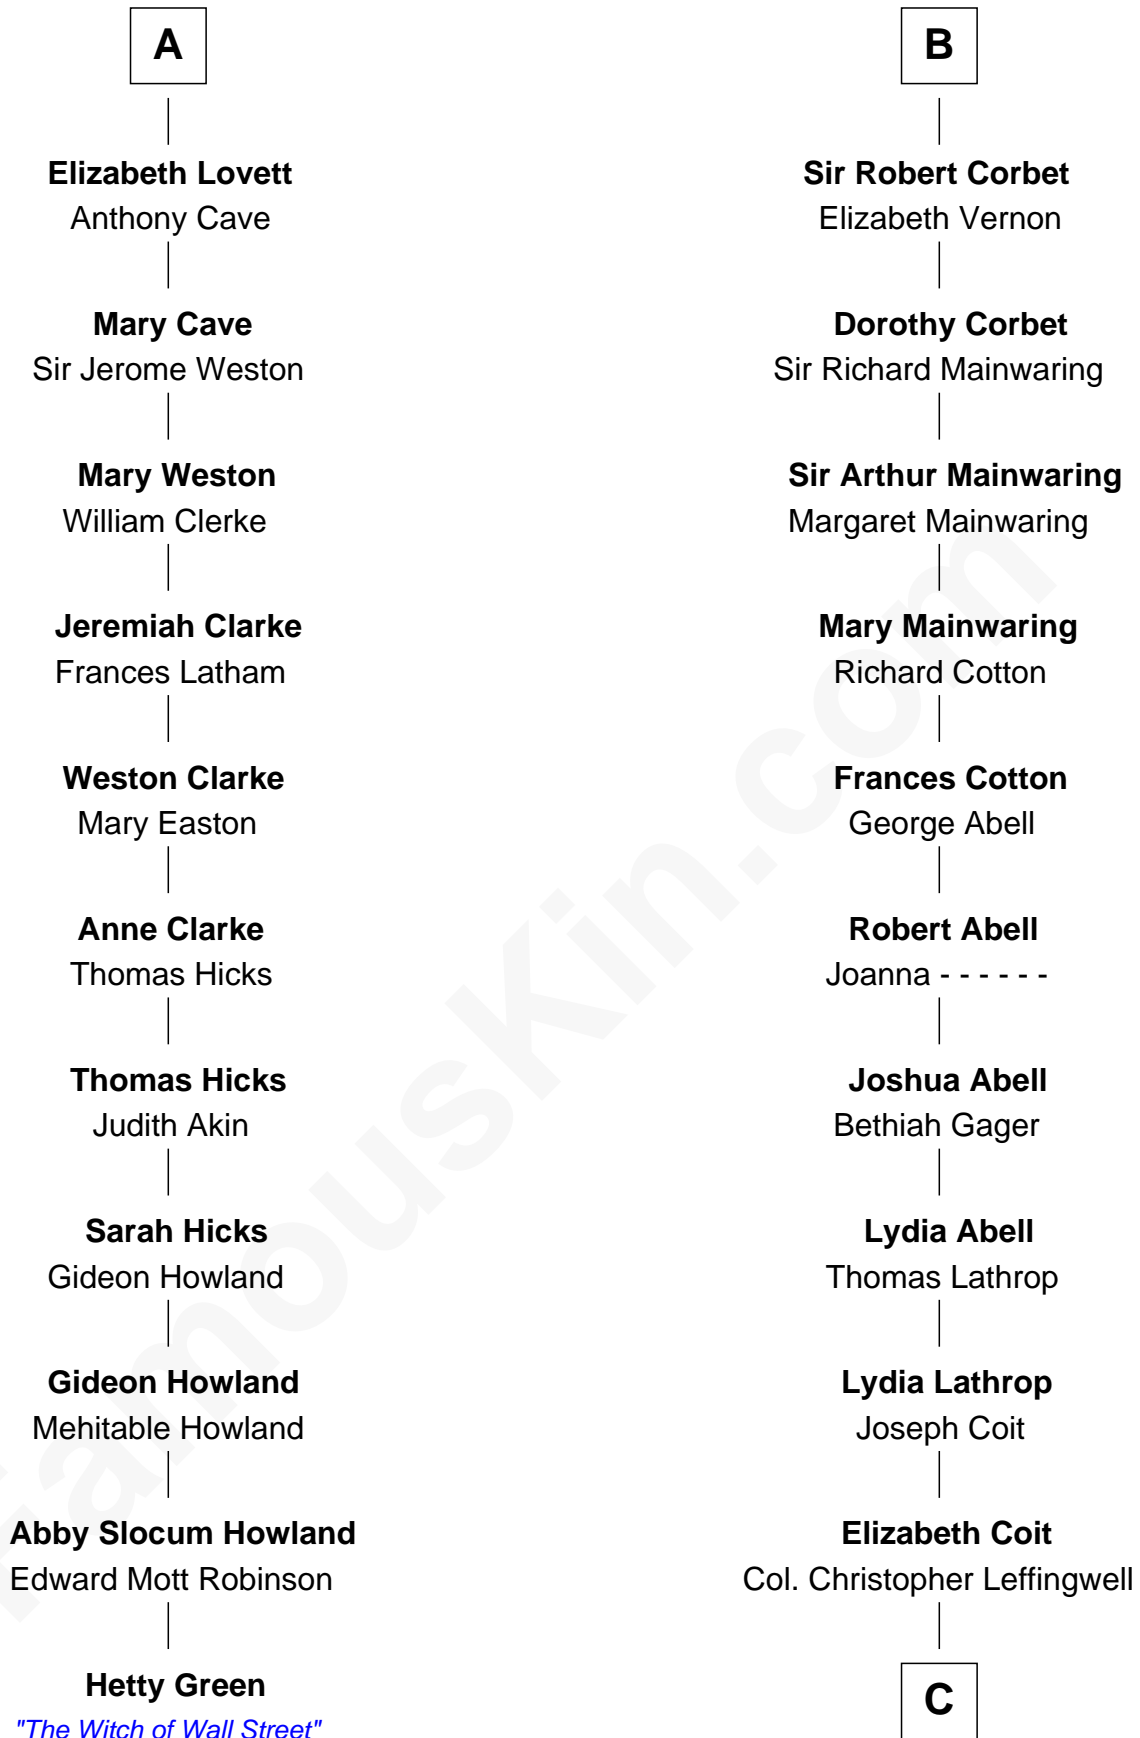

FamousKin.com

Relationship Chart of

Hetty Green

"The Witch of Wall Street"

17th cousin 4 times removed of

Allen Dulles

5th Director of the C.I.A.

C

Joanna Leffingwell

Charles Lathrop

Harriet Wadsworth Lathrop

Rev. Miron Winslow

Harriet Lathrop Winslow

Rev. John Welsh Dulles

Allen Macy Dulles

Edith Foster