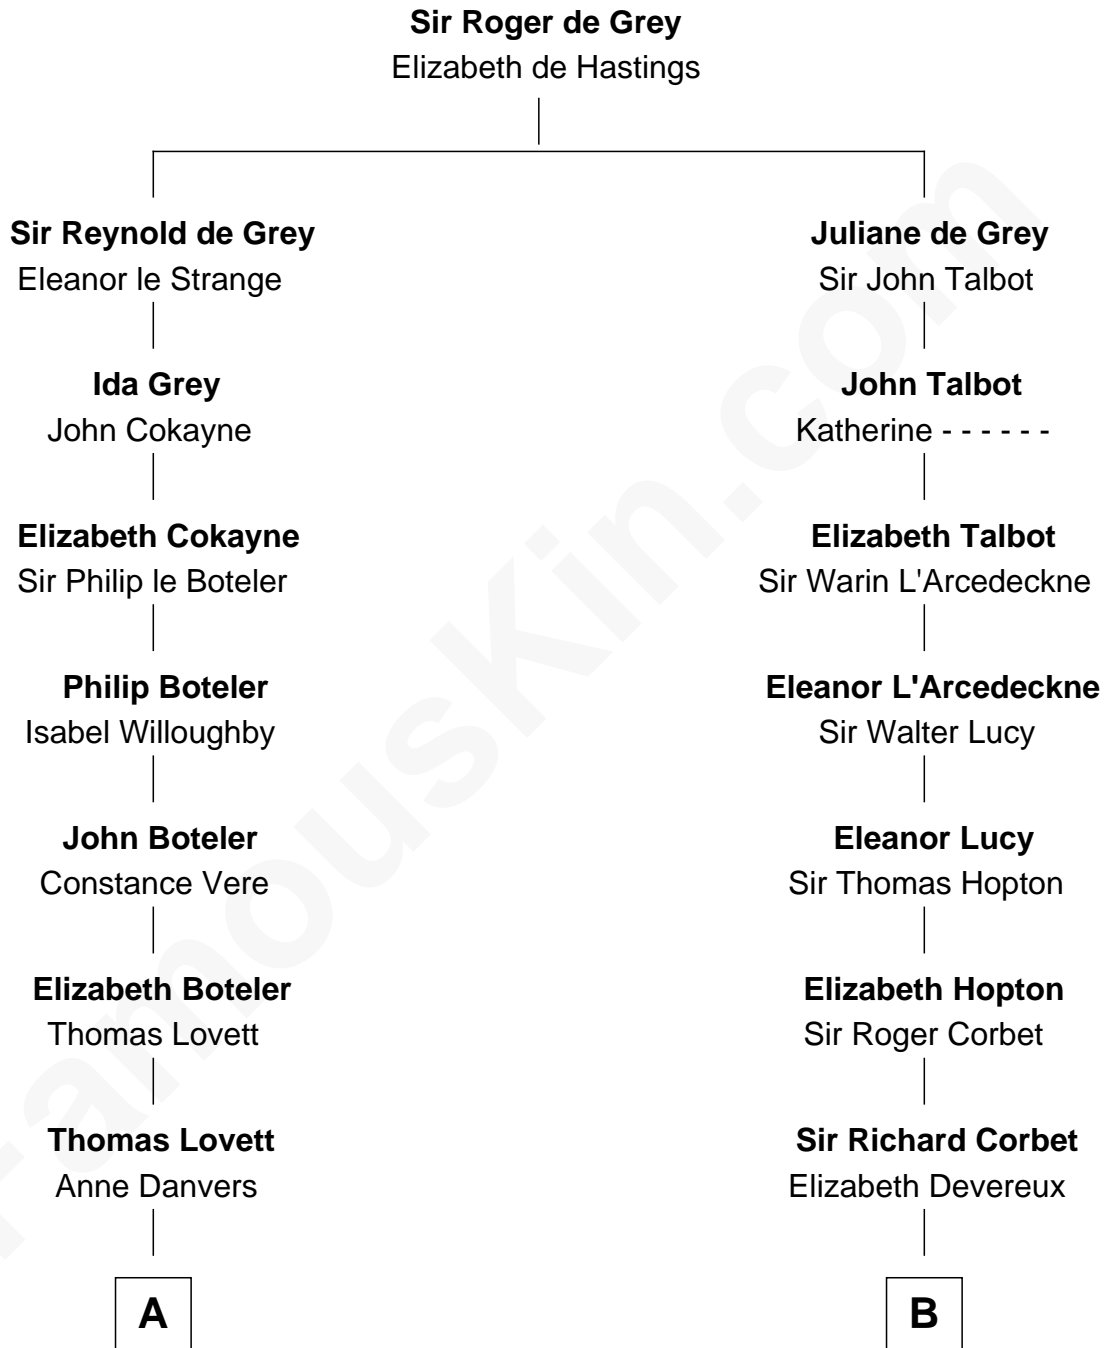

FamousKin.com

Relationship Chart of

Hetty Green

"The Witch of Wall Street"

17th cousin 4 times removed of

John Foster Dulles

52nd U.S. Secretary of State

C

Joanna Leffingwell

Charles Lathrop

Harriet Wadsworth Lathrop

Rev. Miron Winslow

Harriet Lathrop Winslow

Rev. John Welsh Dulles

Allen Macy Dulles

Edith Foster