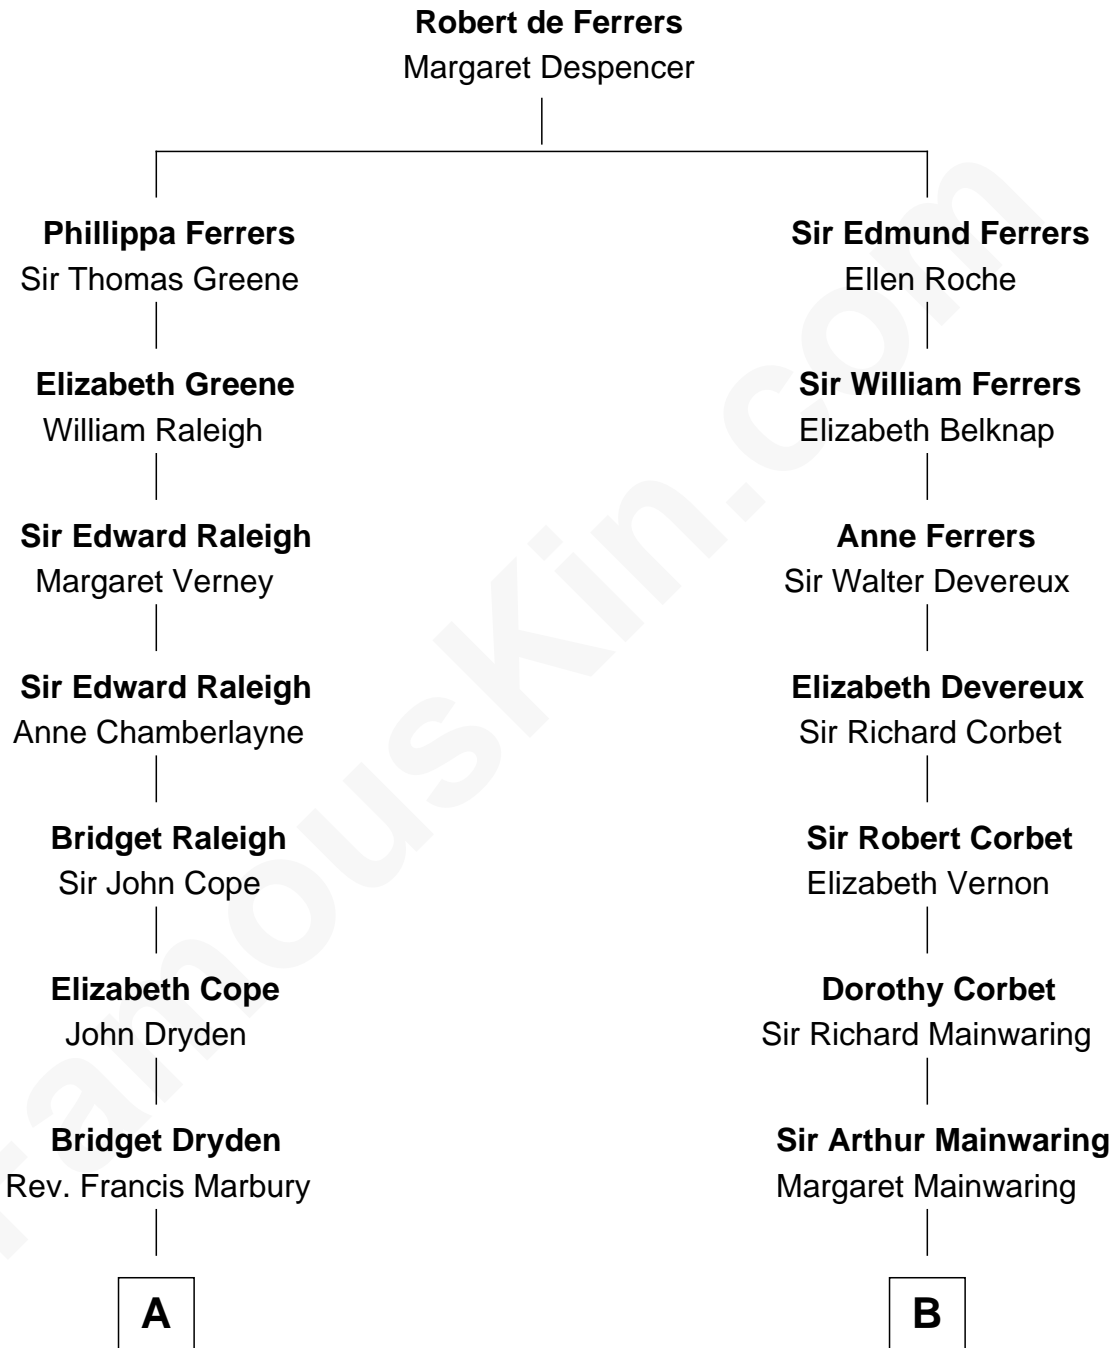

FamousKin.com

Relationship Chart of

Hetty Green

"The Witch of Wall Street"

15th cousin 3 times removed of

John Foster Dulles

52nd U.S. Secretary of State

C

Allen Macy Dulles

Edith Foster

John Foster Dulles

52nd U.S. Secretary of State

FamousKin.com