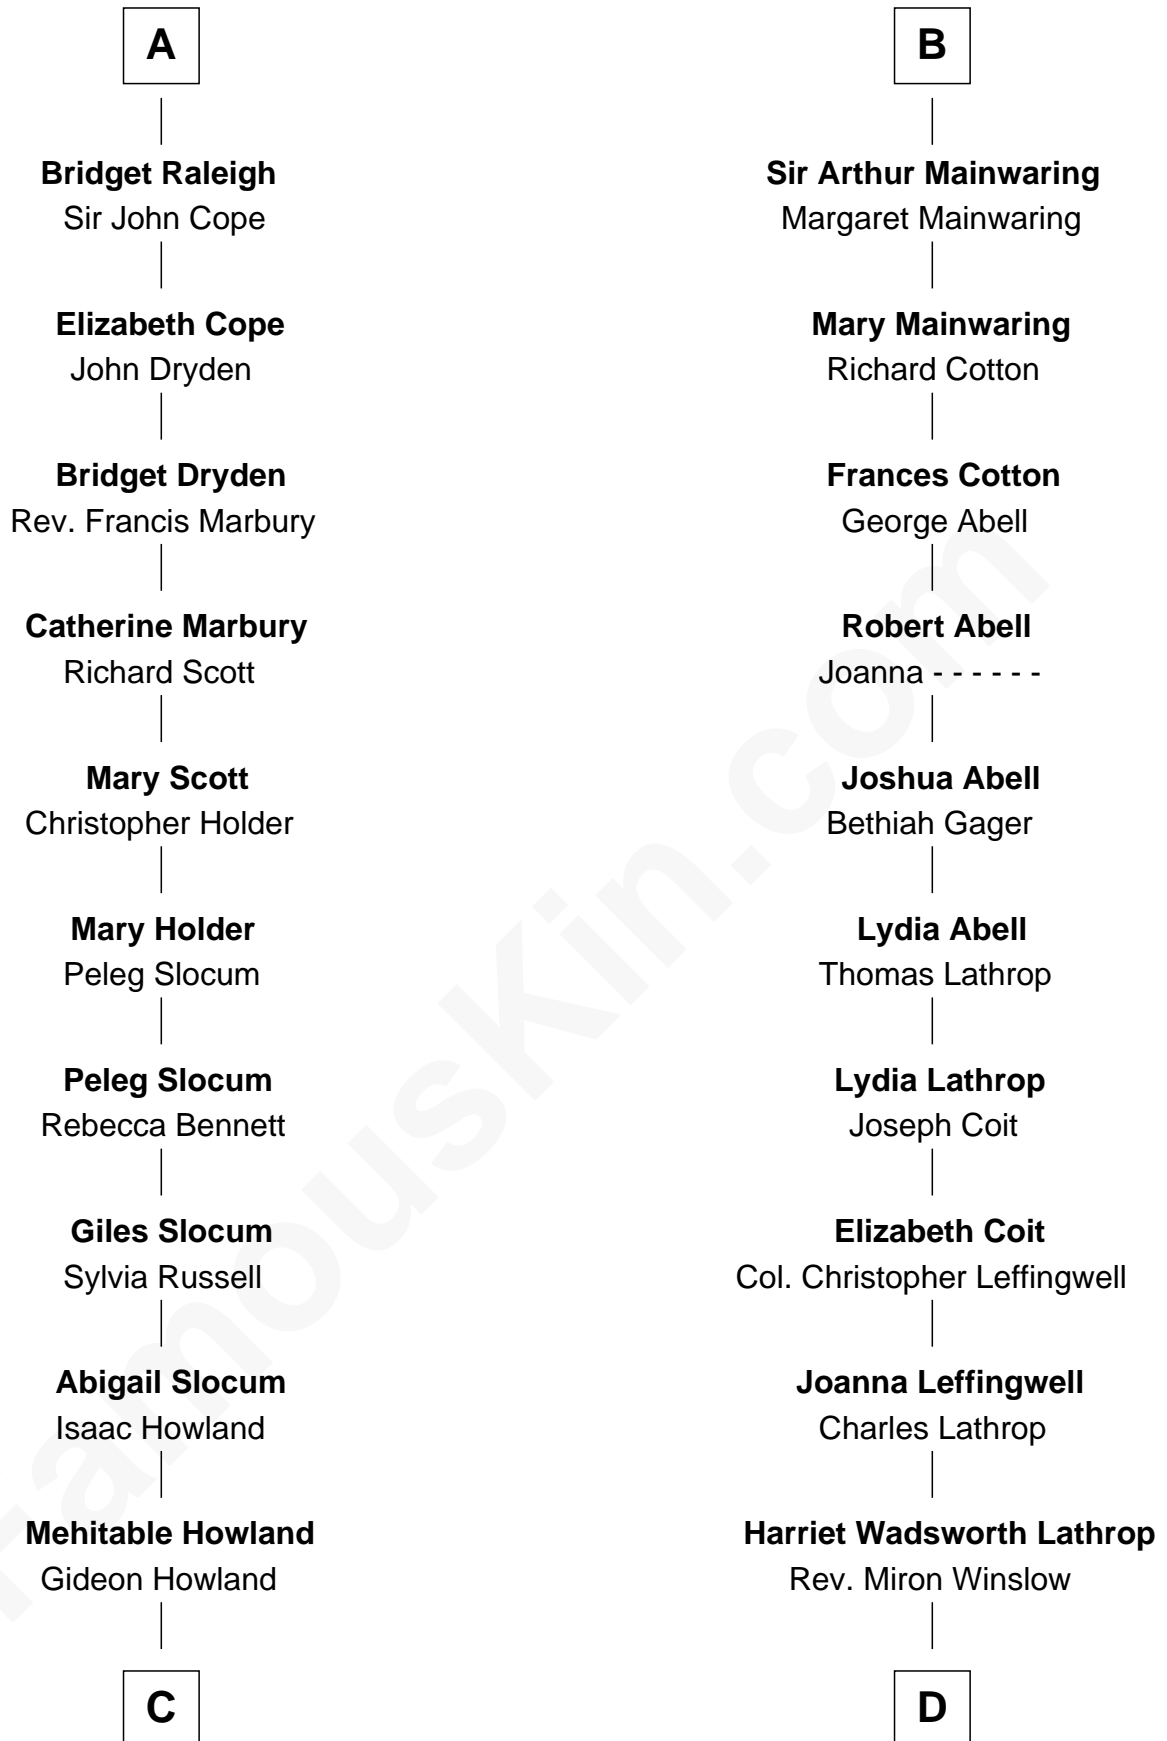

## Relationship Chart of

### Hetty Green

*"The Witch of Wall Street"*

18th cousin 1 time removed of

**John Foster Dulles**

*52nd U.S. Secretary of State*

**C**

**Abby Slocum Howland**  
Edward Mott Robinson

**Hetty Green**  
*"The Witch of Wall Street"*

**D**

**Harriet Lathrop Winslow**  
Rev. John Welsh Dulles

**Allen Macy Dulles**  
Edith Foster

**John Foster Dulles**  
*52nd U.S. Secretary of State*

FamousKin.com