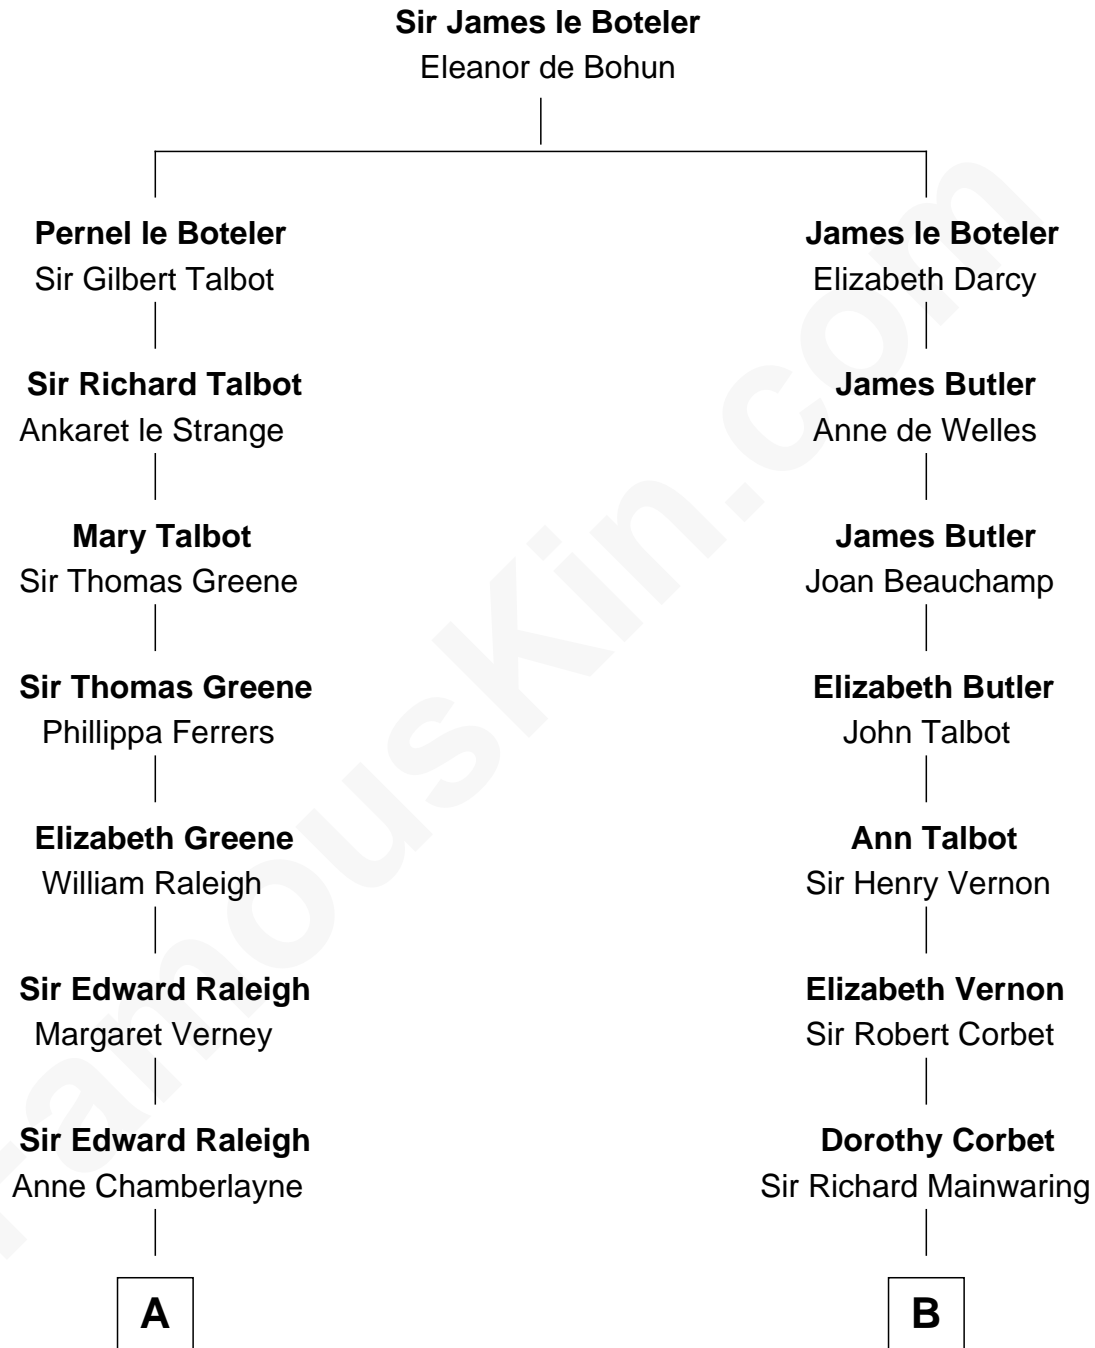

## Relationship Chart of

### Hetty Green

*"The Witch of Wall Street"*

18th cousin 1 time removed of

**John Foster Dulles**

*52nd U.S. Secretary of State*

**C**

**Abby Slocum Howland**  
Edward Mott Robinson

**Hetty Green**  
*"The Witch of Wall Street"*