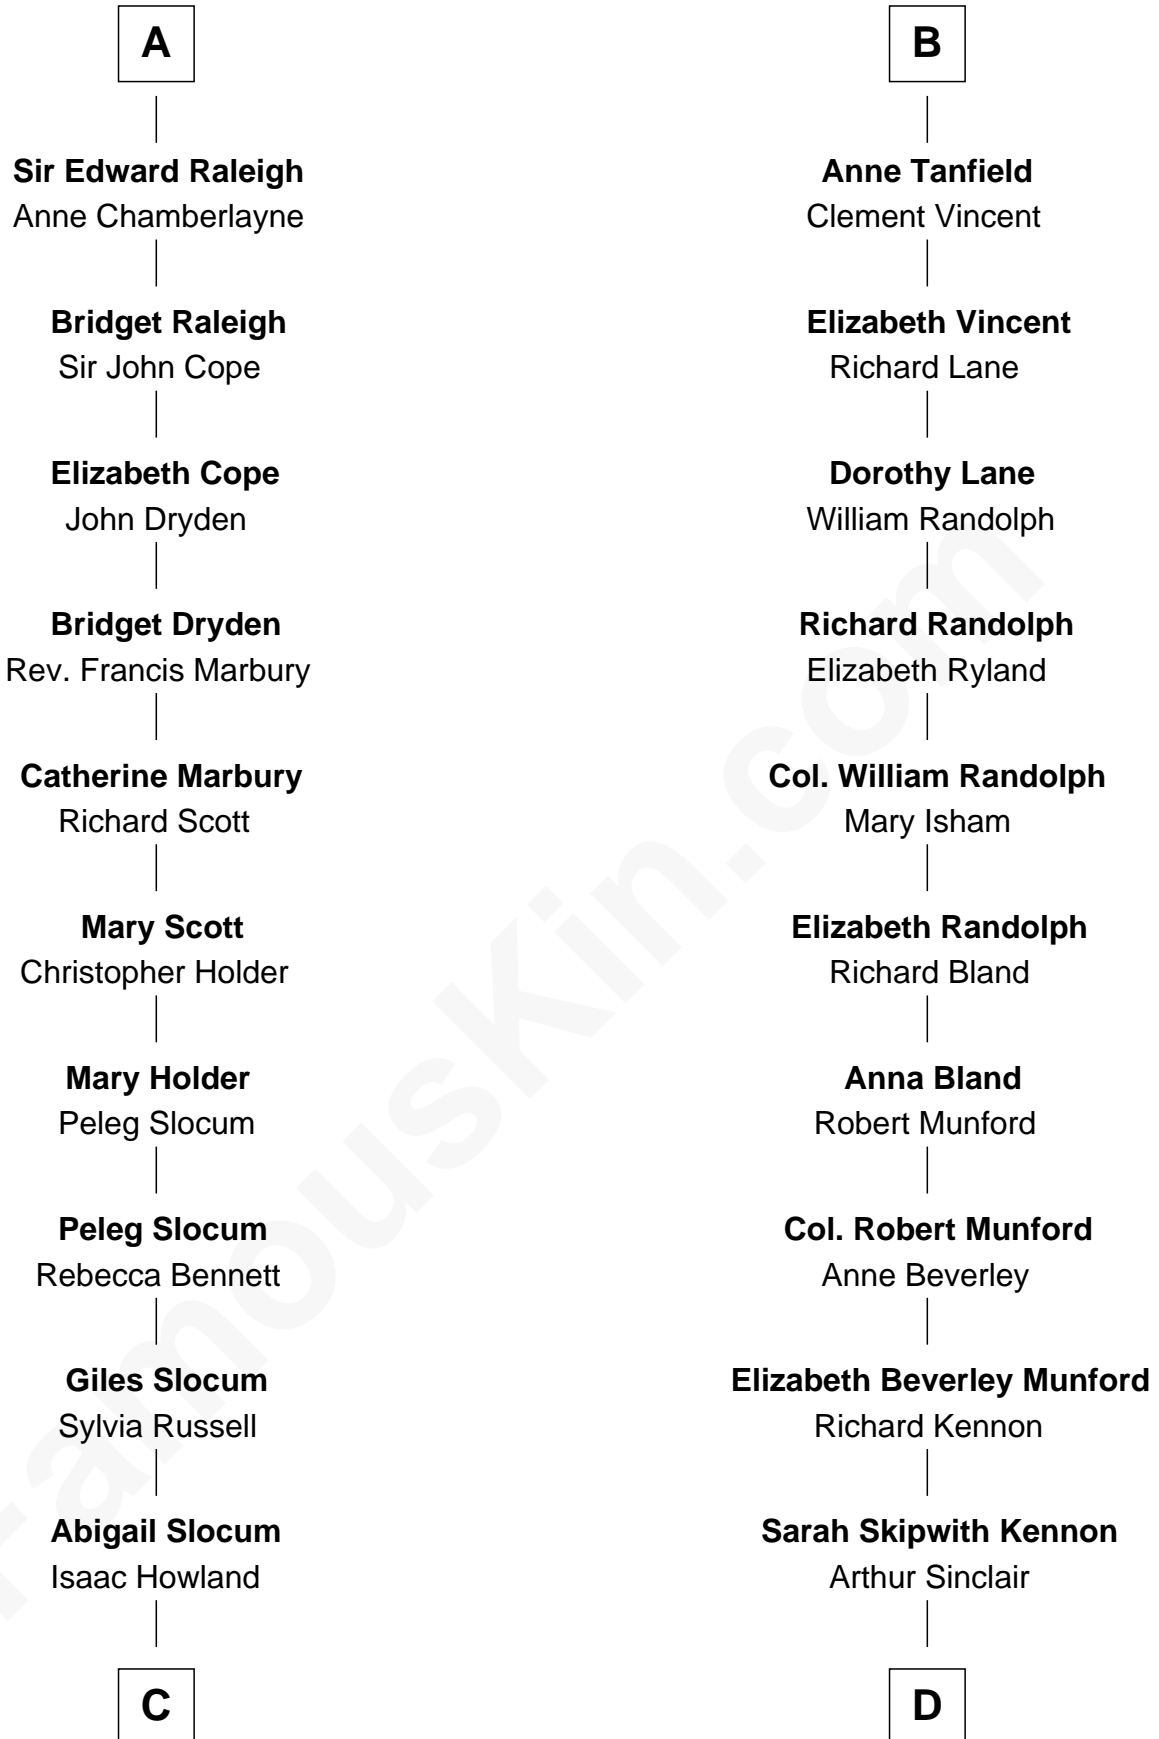

FamousKin.com Relationship Chart of

Hetty Green

"The Witch of Wall Street"

19th cousin of

Upton Sinclair

Pulitzer Prize Winning Novelist

Sir Hugh I de Audley

Iseult de Mortimer

C

Mehitable Howland

Gideon Howland

Abby Slocum Howland

Edward Mott Robinson

Hetty Green

"The Witch of Wall Street"

D