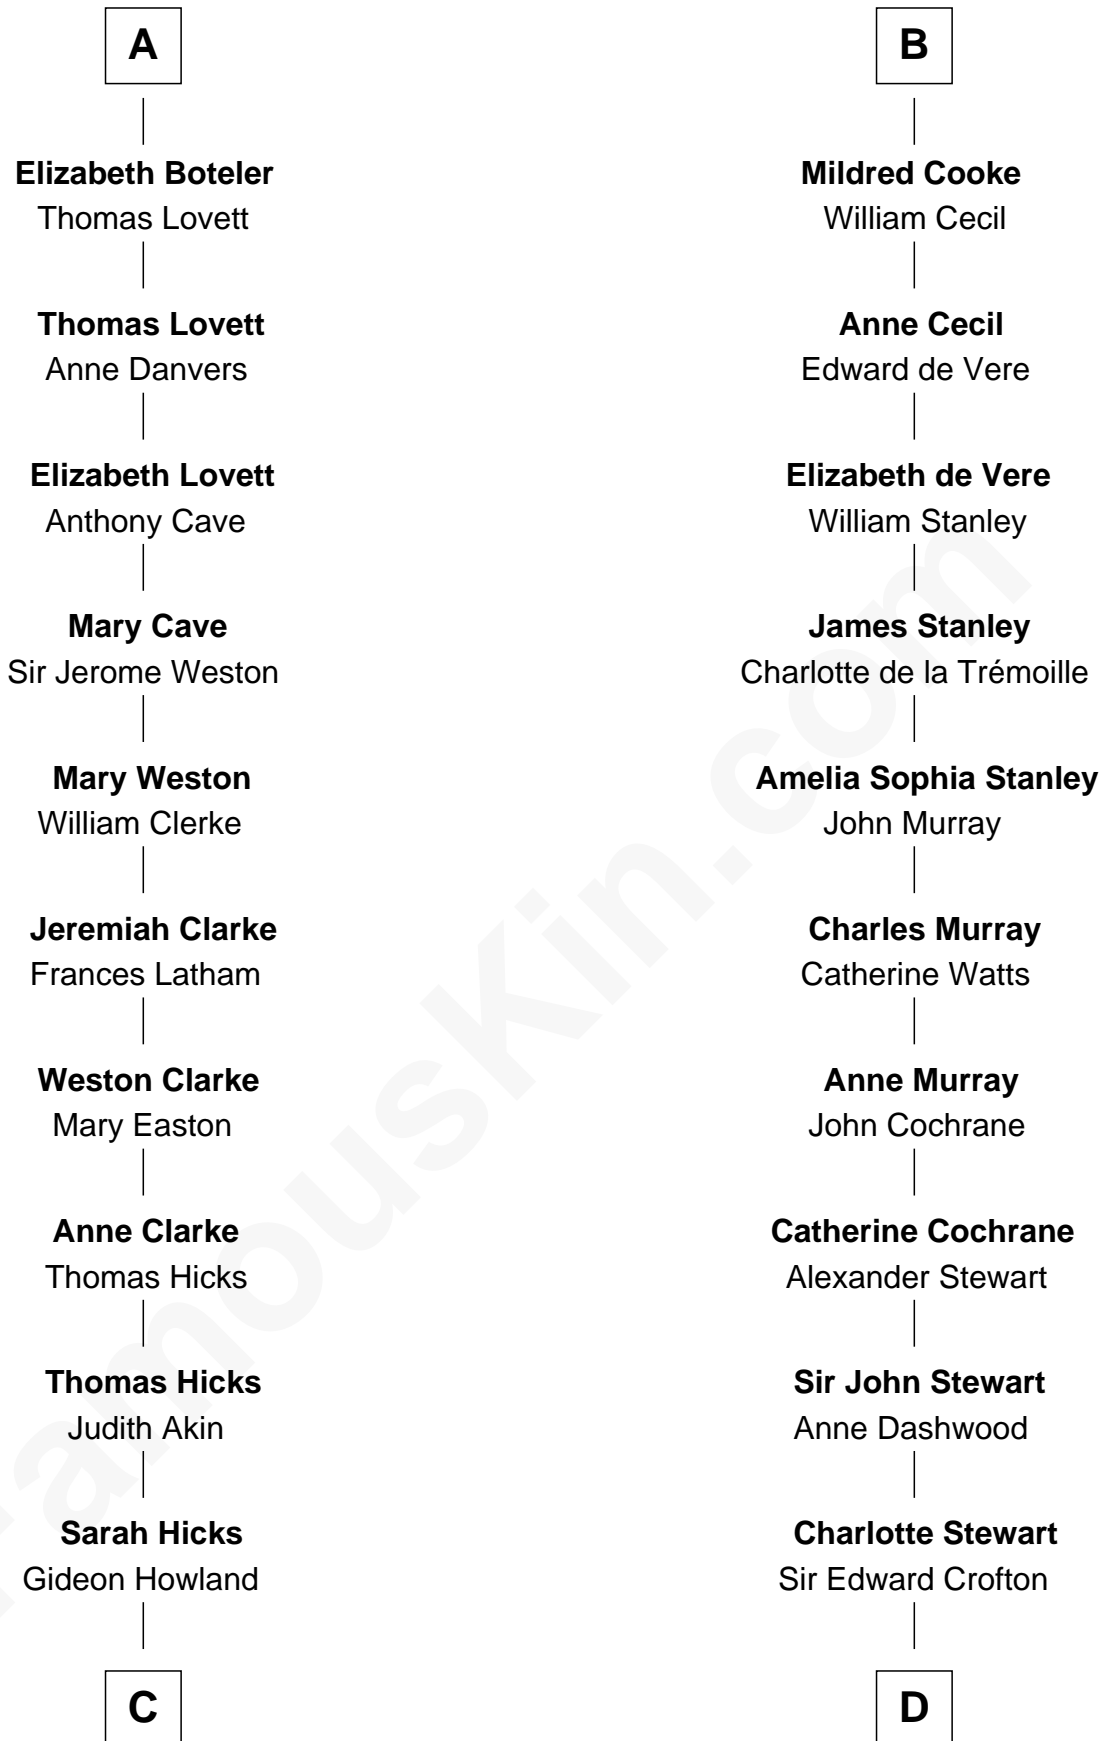

# FamousKin.com Relationship Chart of

**Hetty Green**

*"The Witch of Wall Street"*

19th cousin 2 times removed of

**Guy Ritchie**

*British Filmmaker*

**Ida de Odingsells**

*with husband*  
*Sir Roger de Herdeburgh*

**Eleanor le Strange**  
Sir Reynold de Grey

**Sir William FitzWilliam**  
Maude de Cromwell

**Ida Grey**  
John Cokayne

**Sir John FitzWilliam**  
Eleanor Greene

**Elizabeth Cokayne**  
Sir Philip le Boteler

**John FitzWilliam**  
Helen Villiers

**Philip Boteler**  
Isabel Willoughby

**Sir William FitzWilliam**  
Anne Hawes

**John Boteler**  
Constance Vere

**Anne FitzWilliam**  
Sir Anthony Cooke

**A**

**B**

**C**

**Gideon Howland**  
Mehitable Howland

**Abby Slocum Howland**  
Edward Mott Robinson

**Hetty Green**  
*"The Witch of Wall Street"*

**D**

**Frederica Crofton**  
Hubert McLaughlin

**Vivian Guy Ouseley McLaughlin**  
Edith Jane Martineau