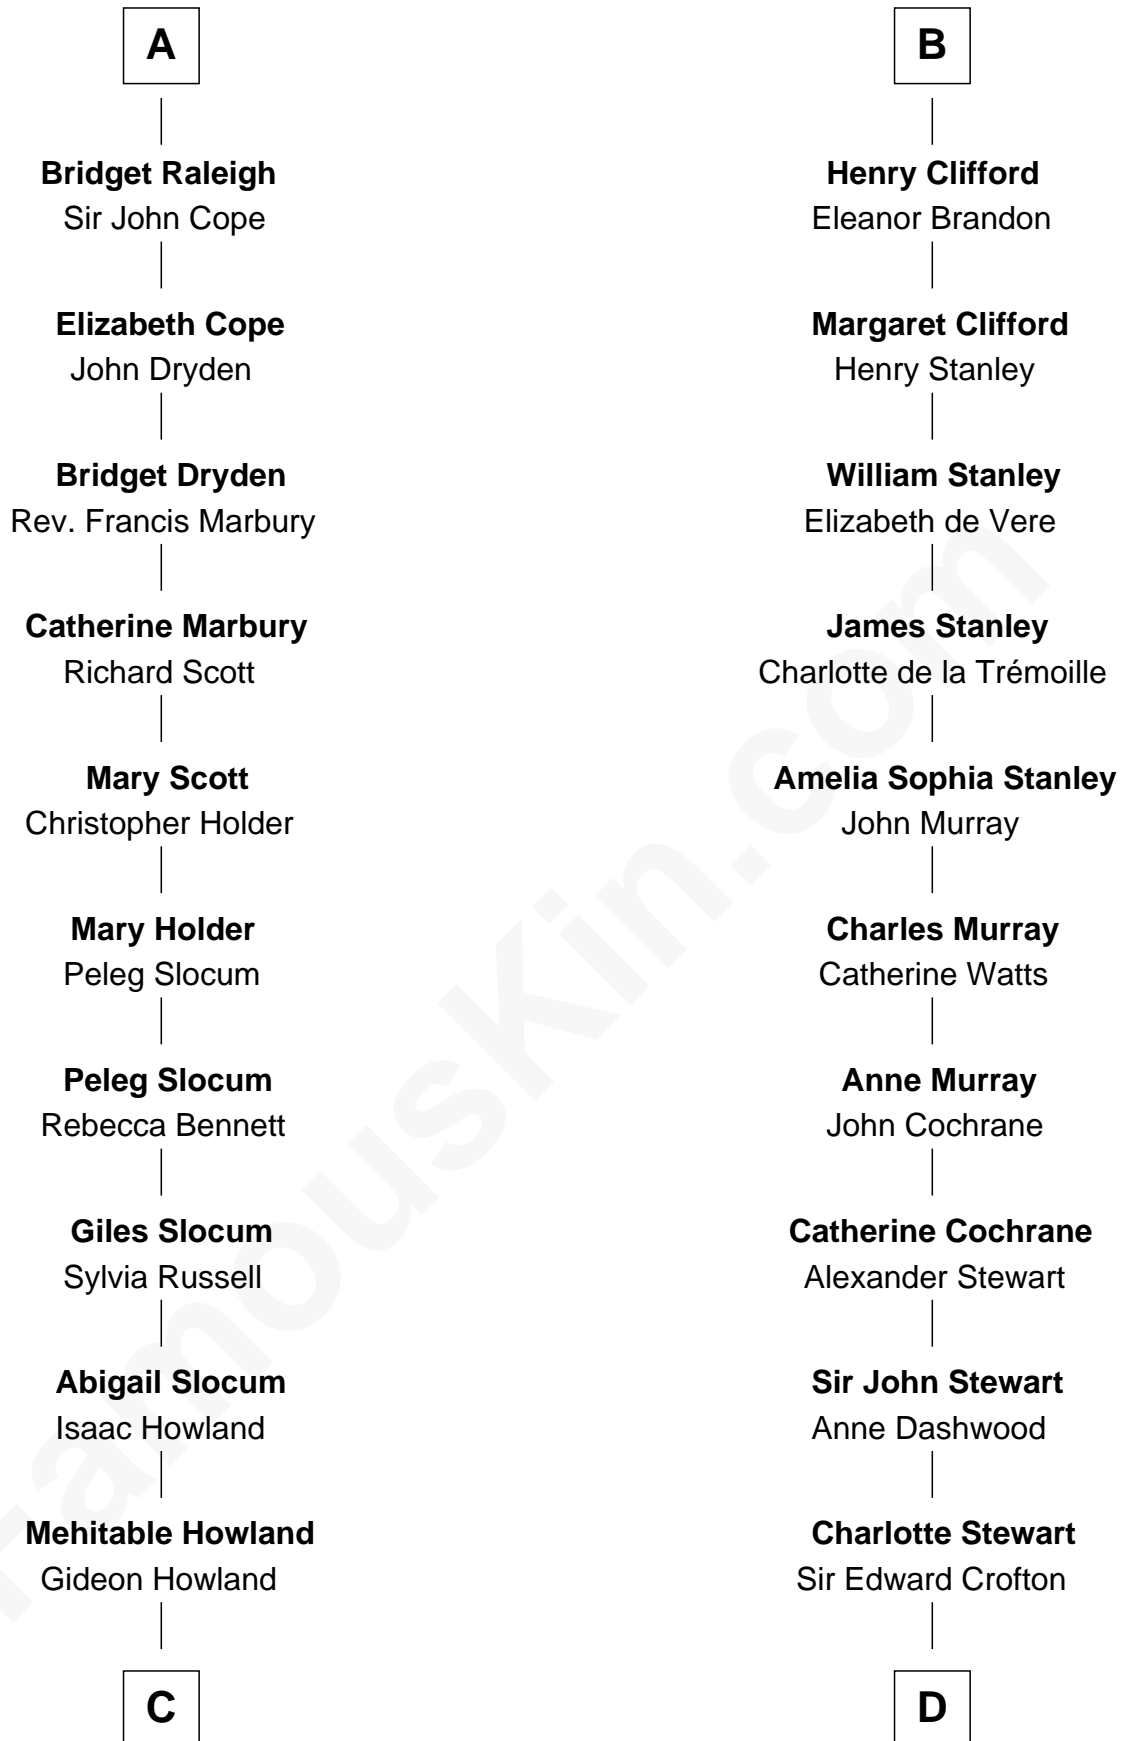

FamousKin.com Relationship Chart of

Hetty Green

"The Witch of Wall Street"

18th cousin 3 times removed of

Guy Ritchie

British Filmmaker

Hugh le Despencer

Eleanor de Clare

Elizabeth Greene

William Raleigh

Sir Edward Raleigh

Margaret Verney

Sir Edward Raleigh

Anne Chamberlayne

A

Elizabeth le Despencer

Maurice de Berkeley

Thomas de Berkeley

Margaret de Lisle

Elizabeth de Berkeley

Richard de Beauchamp

Eleanor Beauchamp

Edmund Beaufort

Eleanor Beaufort

Sir Robert Spencer

Catherine Spencer

Henry Algernon Percy

Margaret Percy

Henry Clifford

B

C

Abby Slocum Howland
Edward Mott Robinson