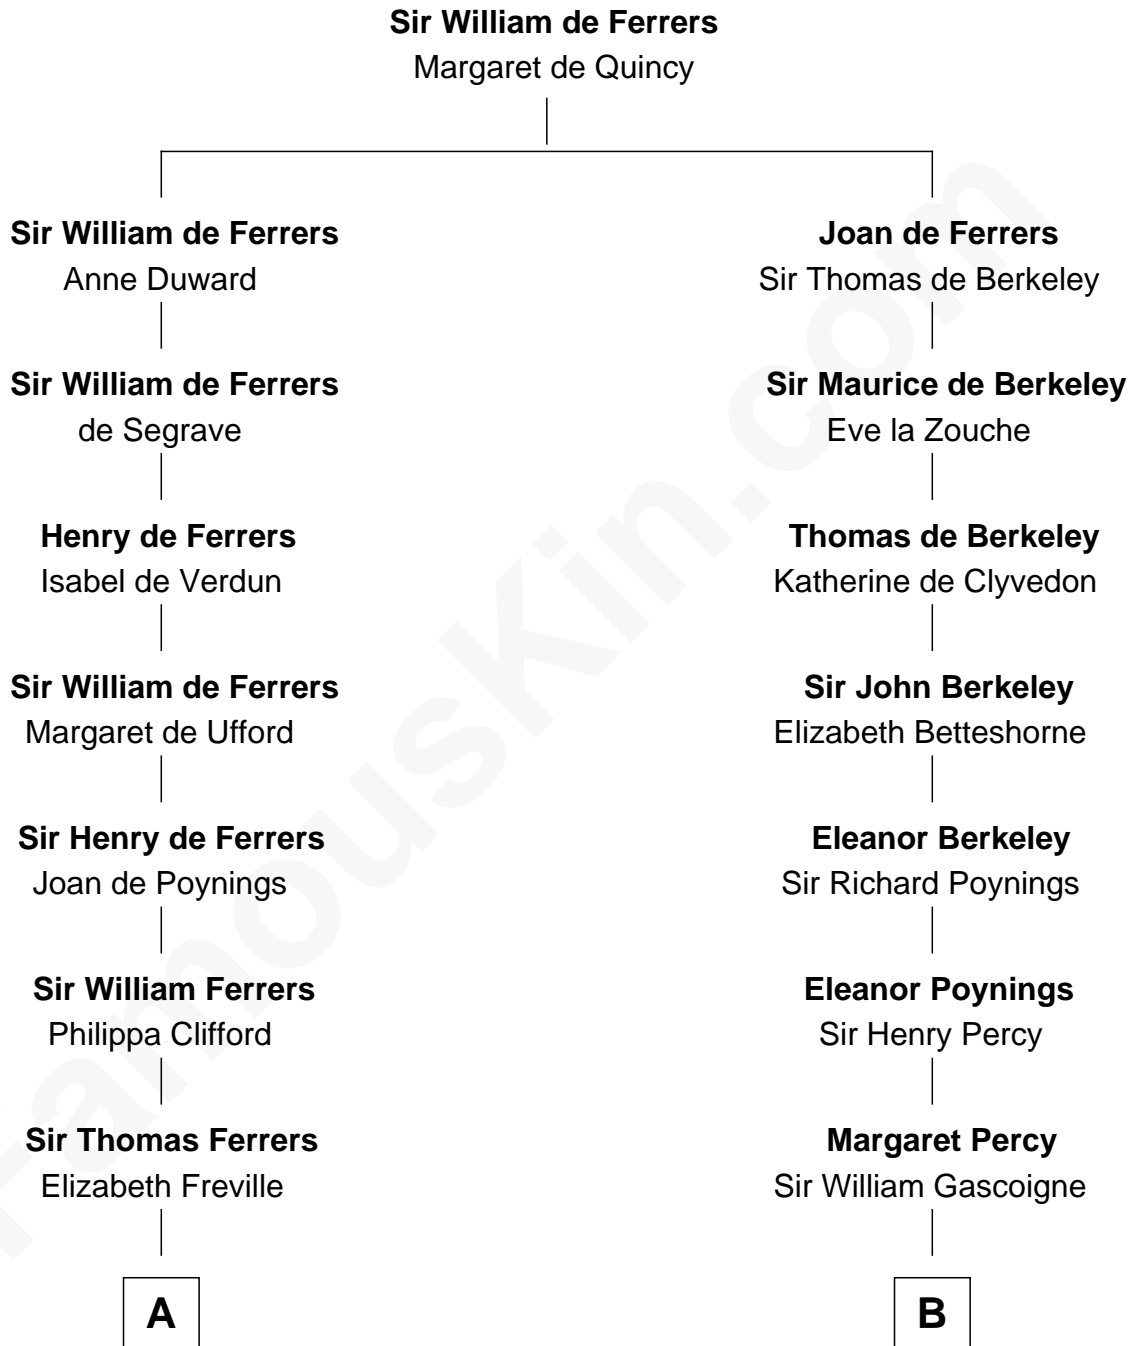

FamousKin.com Relationship Chart of

Hetty Green

"The Witch of Wall Street"

19th cousin 2 times removed of

Guy Ritchie

British Filmmaker

C

Gideon Howland
Mehitable Howland

Abby Slocum Howland
Edward Mott Robinson

Hetty Green
"The Witch of Wall Street"

D

William Martineau
Margaretta Sarah Mason

Edith Jane Martineau
Vivian Guy Ouseley McLaughlin

Doris Margaretta McLaughlin
Stuart John Ritchie