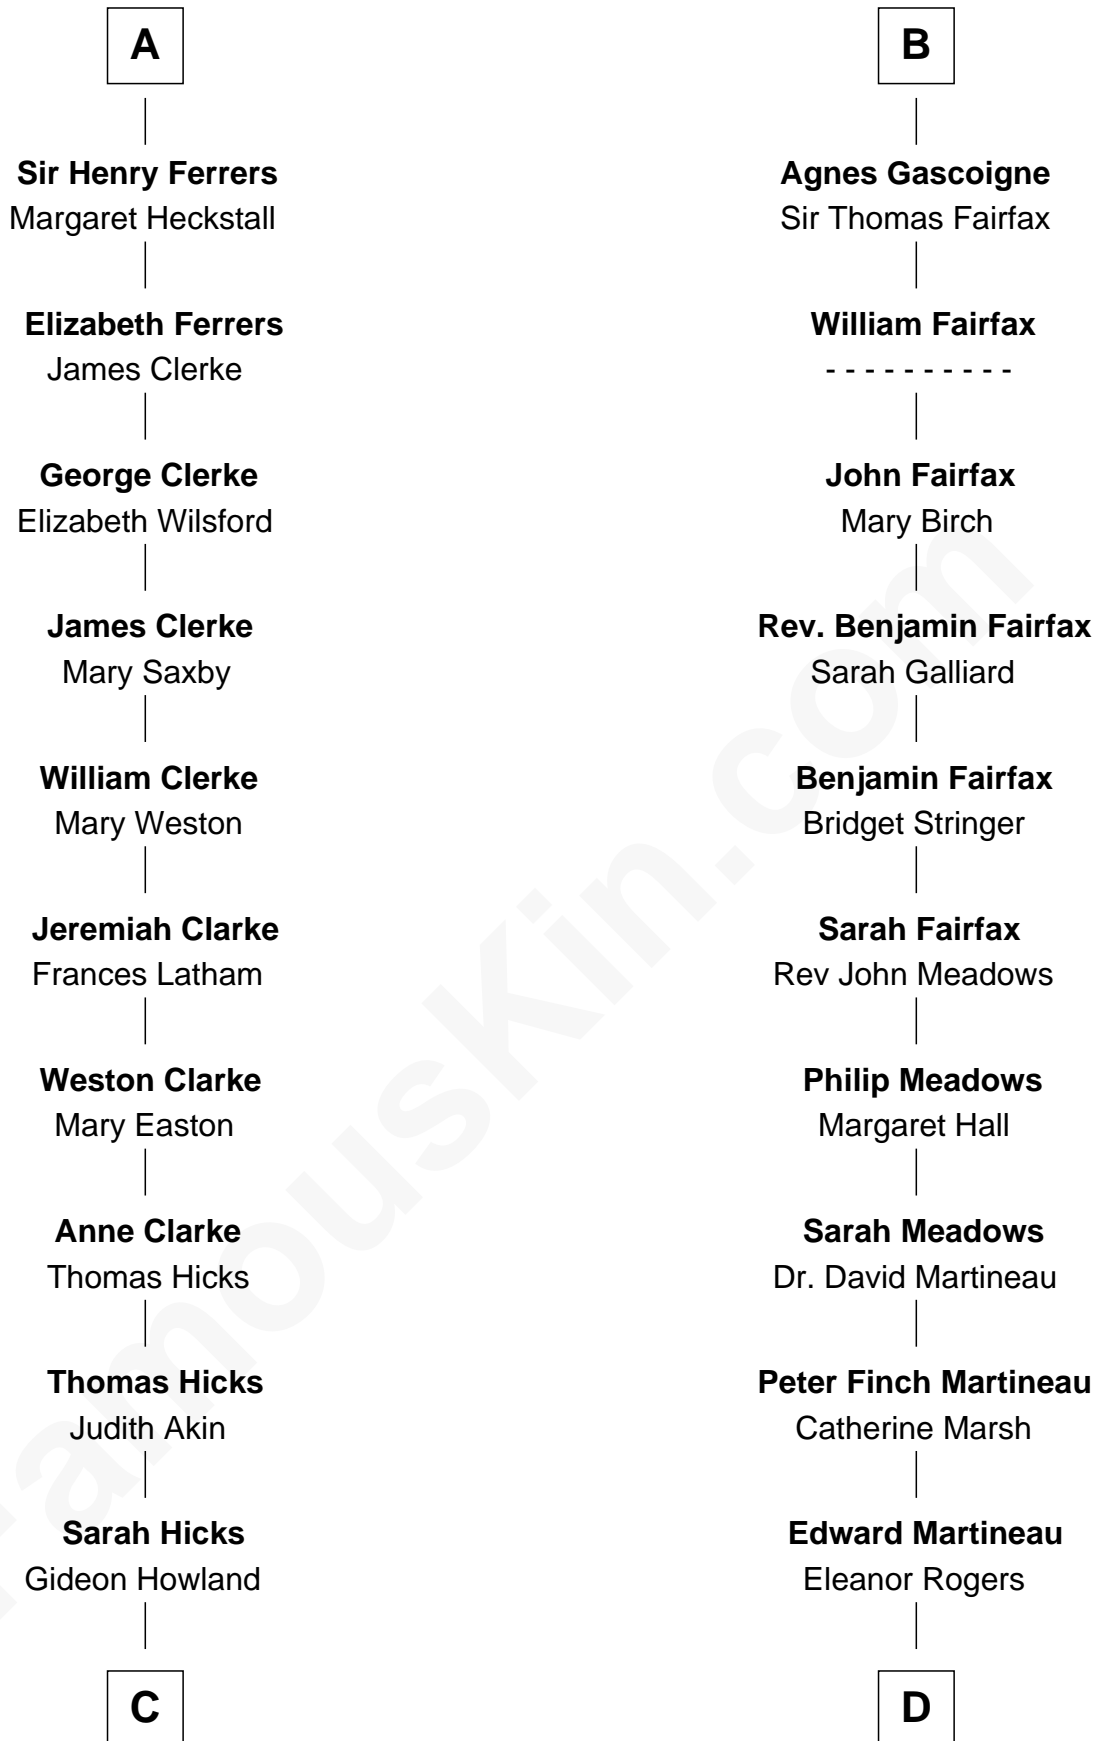

FamousKin.com Relationship Chart of

Hetty Green

"The Witch of Wall Street"

19th cousin 2 times removed of

Guy Ritchie

British Filmmaker

C

Gideon Howland
Mehitable Howland

Abby Slocum Howland
Edward Mott Robinson

Hetty Green
"The Witch of Wall Street"

D

William Martineau
Margaretta Sarah Mason

Edith Jane Martineau
Vivian Guy Ouseley McLaughlin

Doris Margaretta McLaughlin
Stuart John Ritchie

John Vivian Ritchie
Amber Mary Parkinson

Guy Ritchie
British Filmmaker