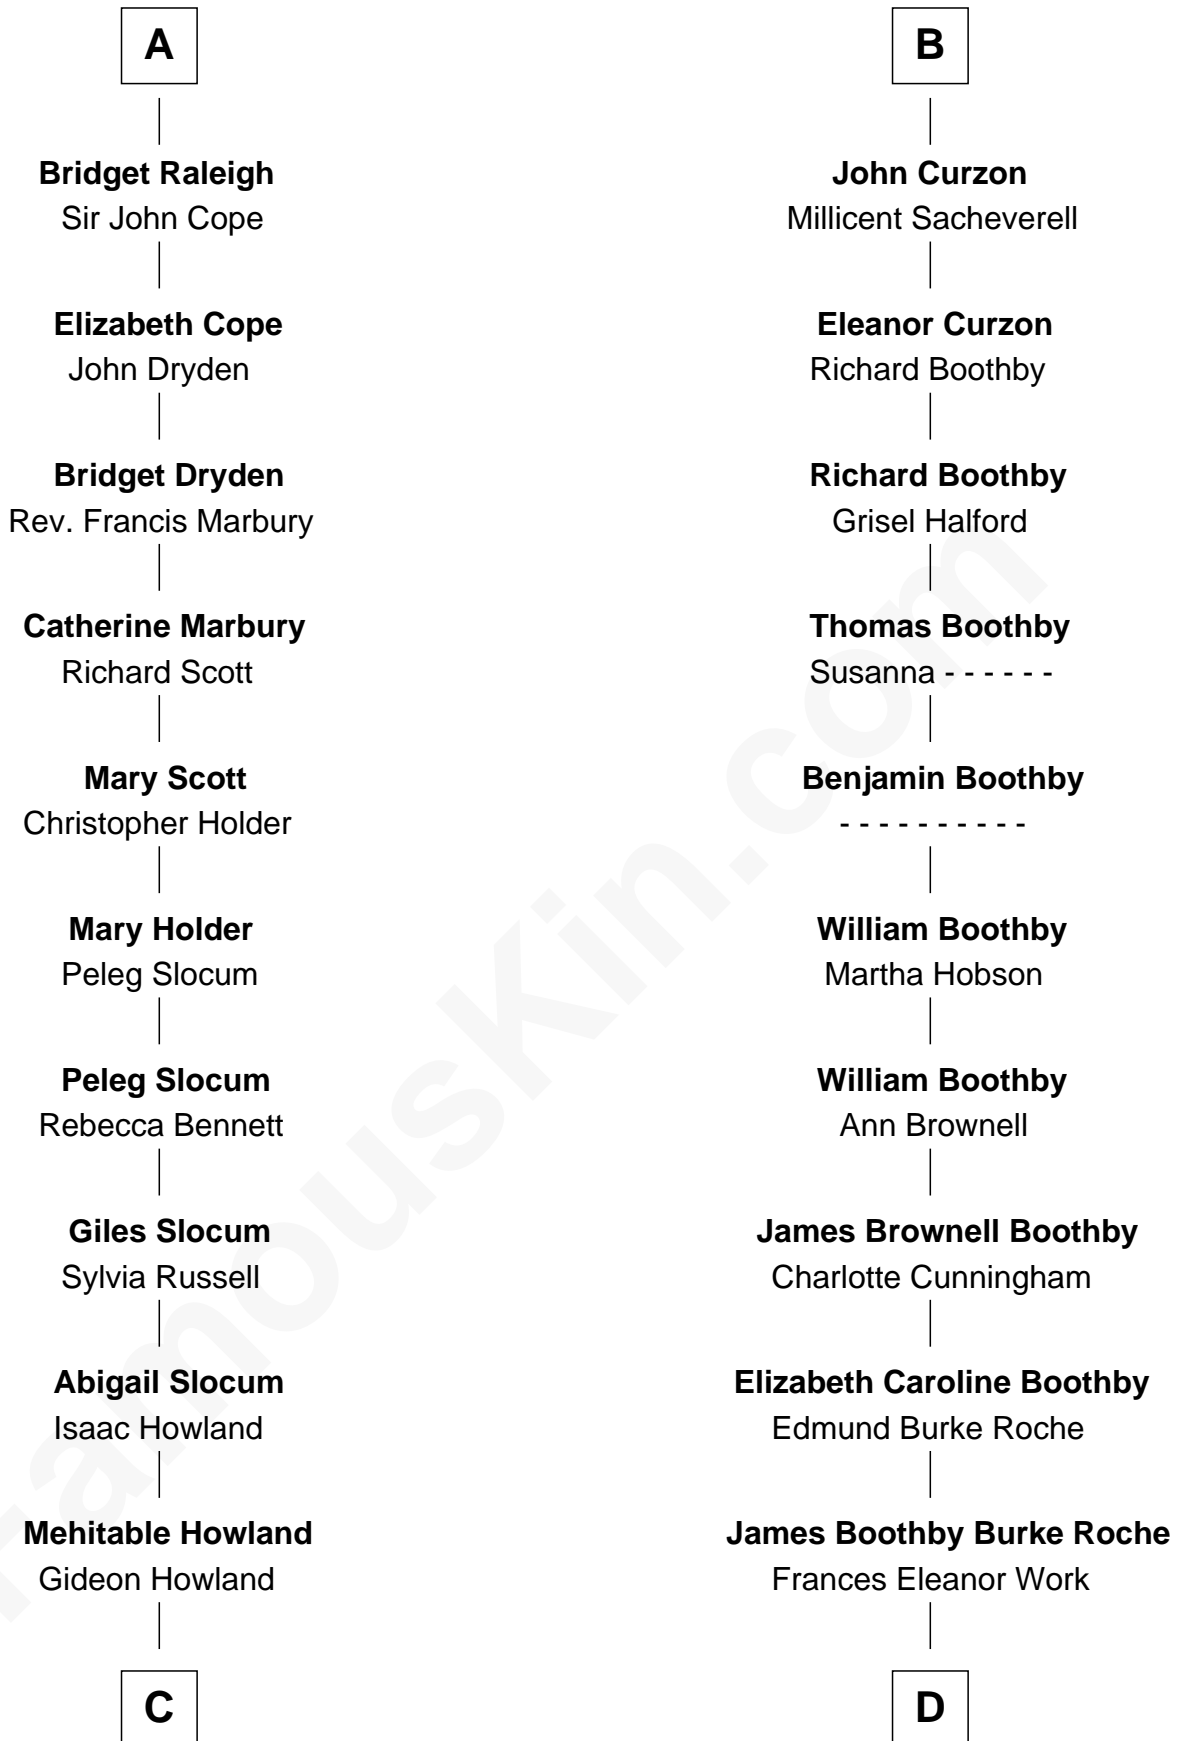

FamousKin.com Relationship Chart of

Hetty Green

"The Witch of Wall Street"

18th cousin 2 times removed of

Oliver Platt

Movie Actor

Sir James le Boteler

Eleanor de Bohun

C

Abby Slocum Howland
Edward Mott Robinson

Hetty Green
"The Witch of Wall Street"

D

Cynthia Burke Roche
Arthur Scott Burden

Eileen Burden
Walter Maynard

Sheila Maynard
Nicholas Platt

Oliver Platt
Movie Actor