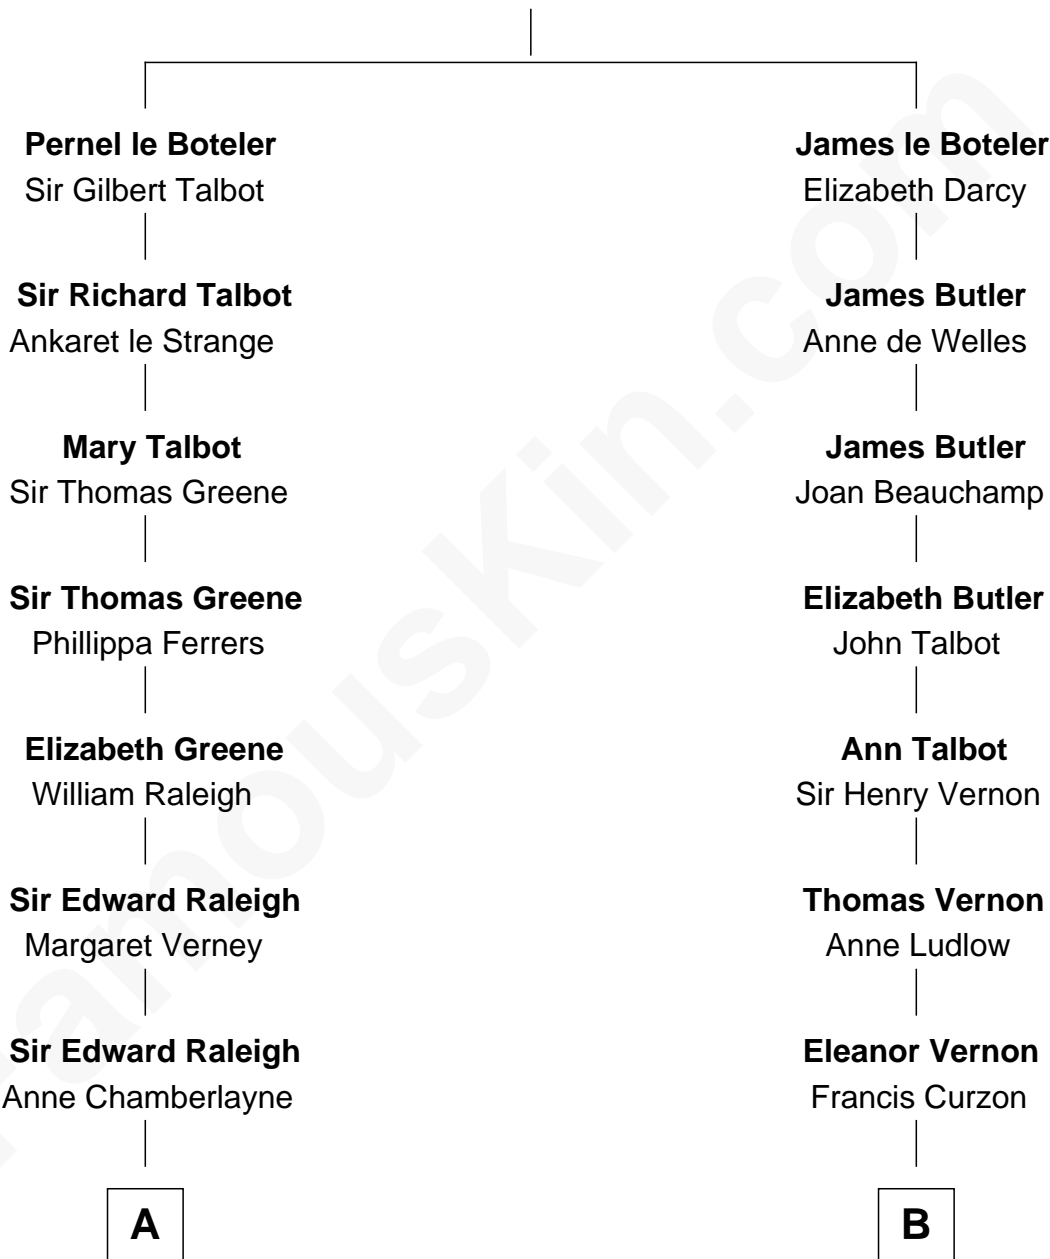

FamousKin.com Relationship Chart of

Hetty Green

"The Witch of Wall Street"

18th cousin 2 times removed of

Oliver Platt

Movie Actor

Sir James le Boteler

Eleanor de Bohun

C

Abby Slocum Howland
Edward Mott Robinson

Hetty Green
"The Witch of Wall Street"

D

Cynthia Burke Roche
Arthur Scott Burden

Eileen Burden
Walter Maynard

Sheila Maynard
Nicholas Platt

Oliver Platt
Movie Actor