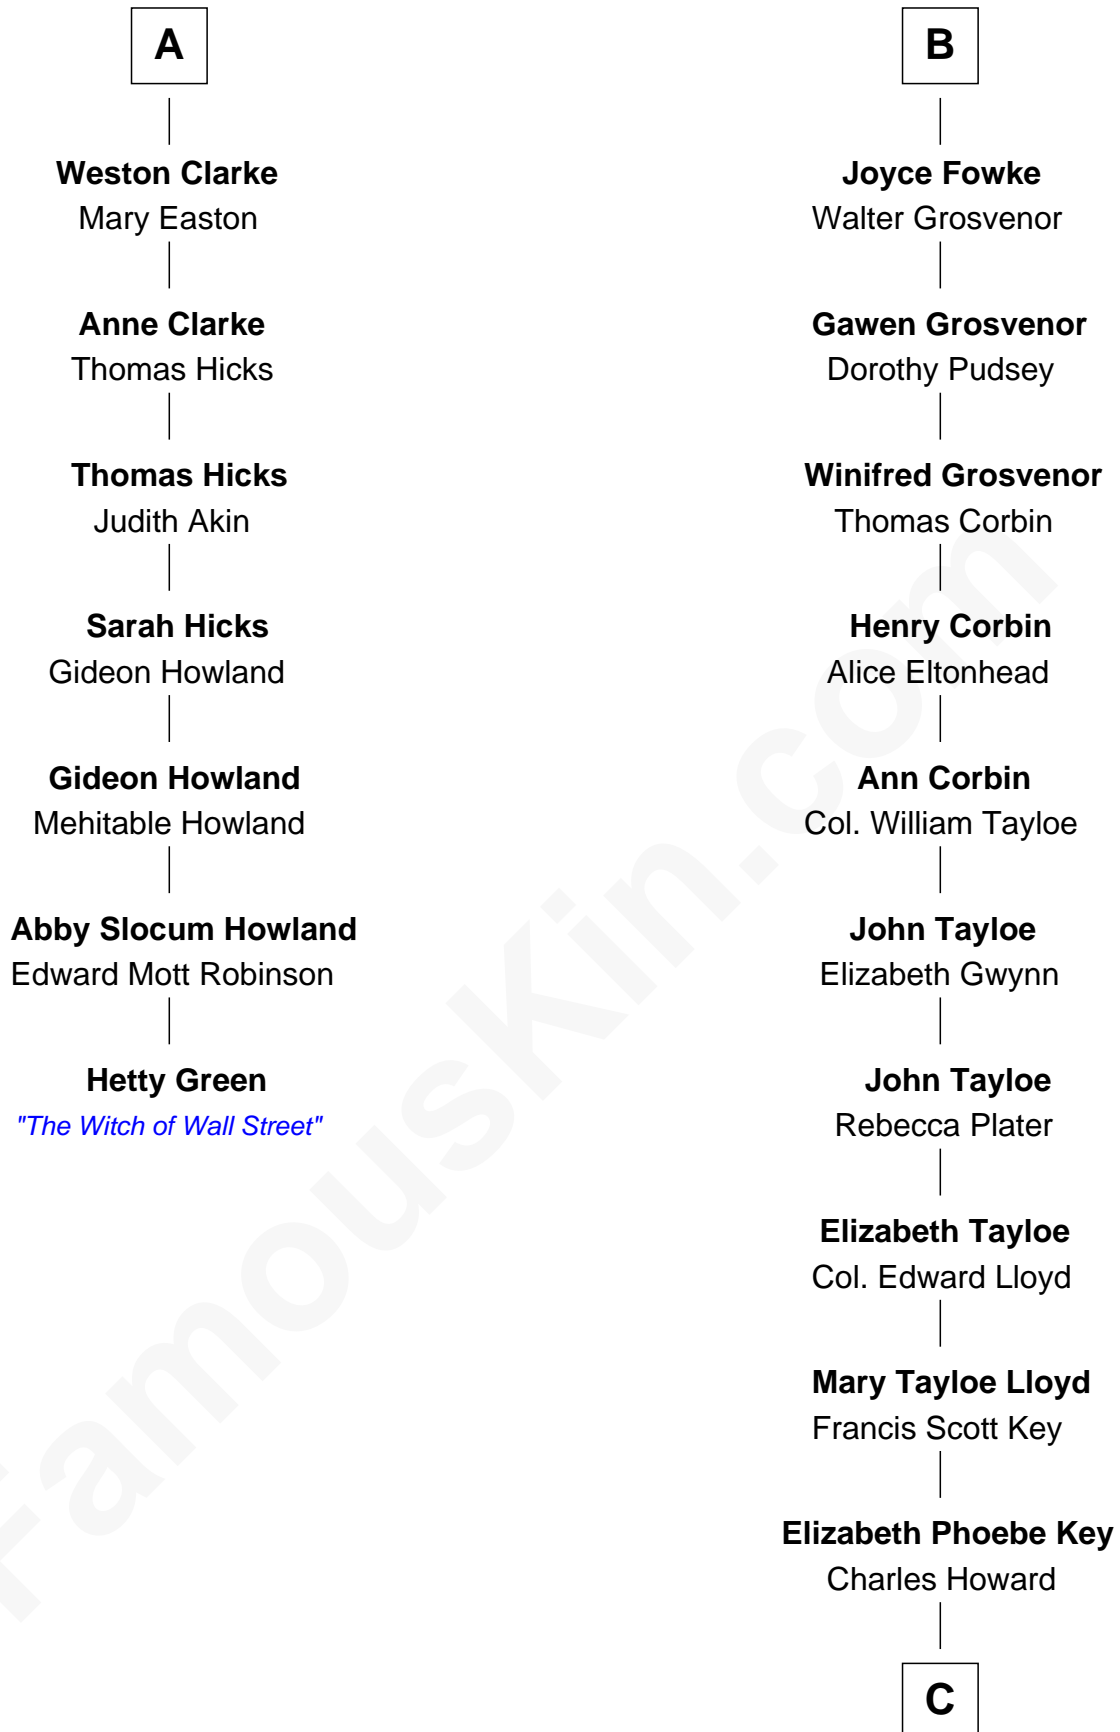

FamousKin.com

Relationship Chart of

Hetty Green

"The Witch of Wall Street"

13th cousin 5 times removed of

Thomas Hunt Morgan

Nobel Prize Winner in Physiology or Medicine

Sir Baldwin Freville

Joyce Freville

Sir Roger Aston

Sir Robert Aston

Isabel Brereton

John Aston

Elizabeth Delves

Margaret Aston

John Kinnersley

Isabel Kinnersley

John Bradshaw

Anne Bradshaw

John Fowke

Roger Fowke

Margery Morton

B

C