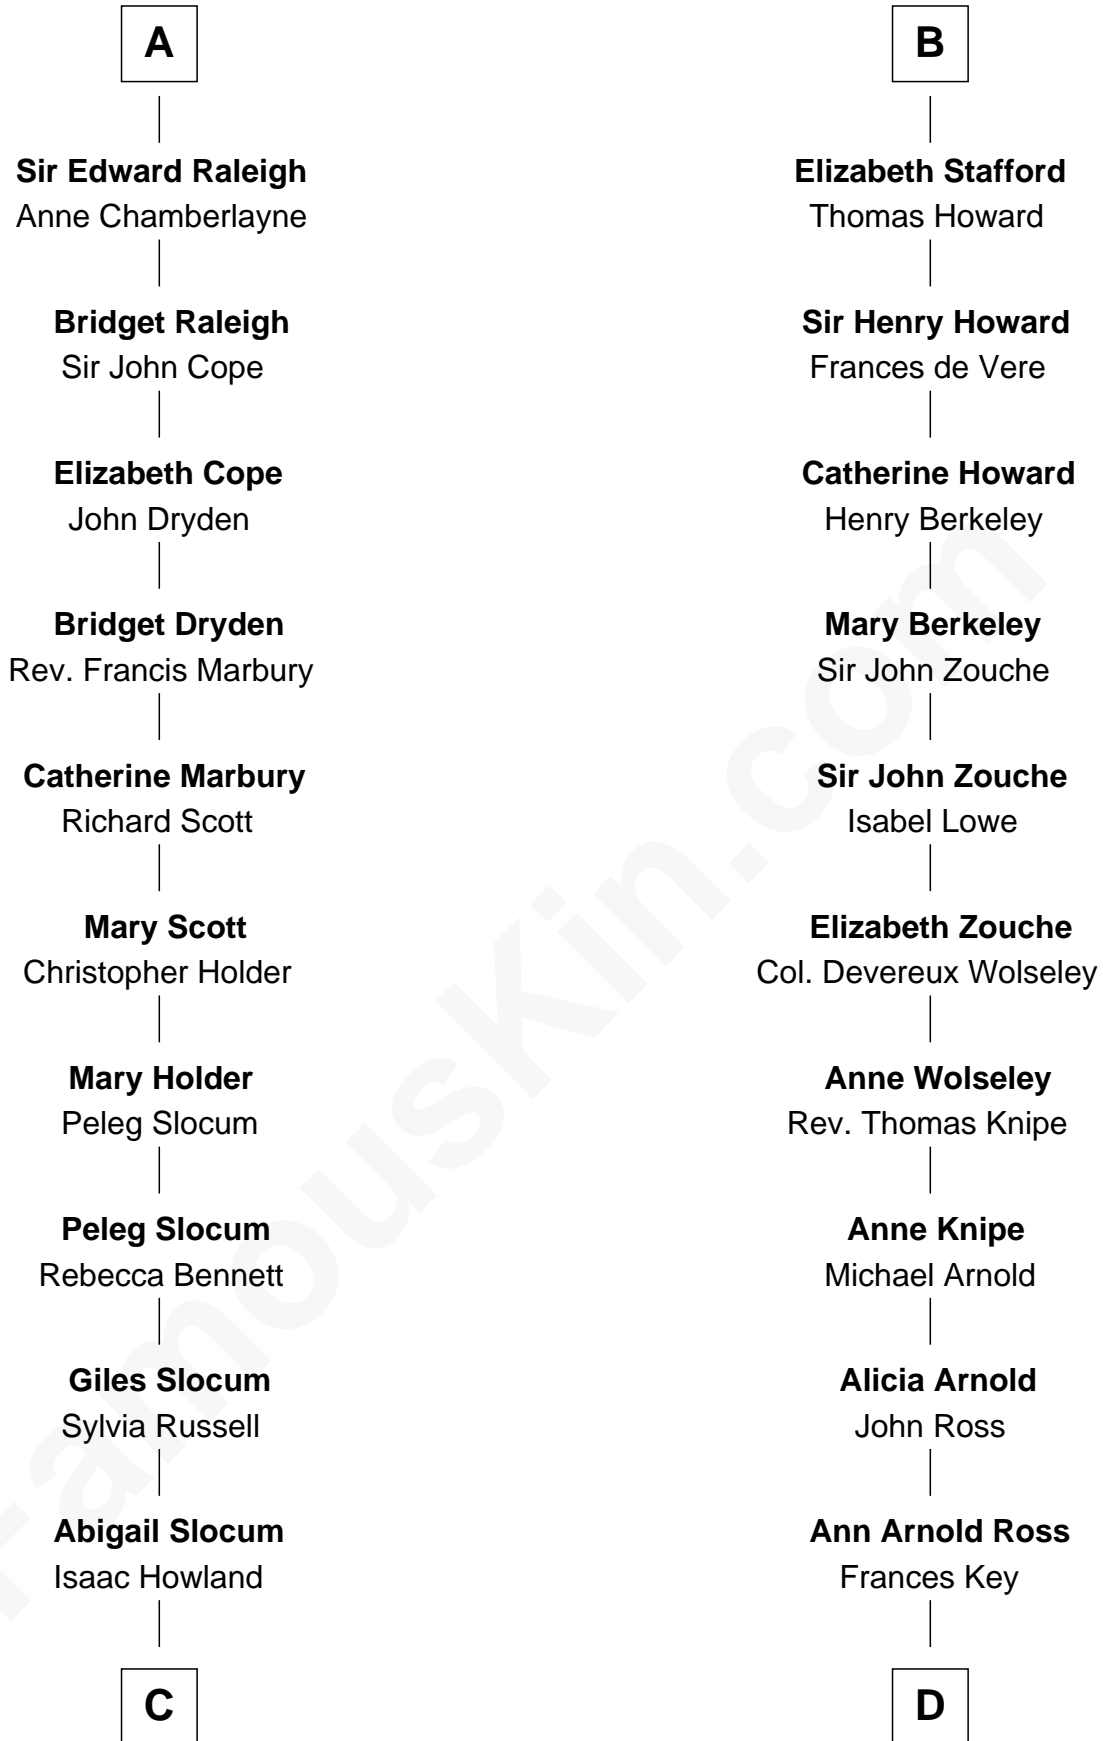

### Hetty Green

*"The Witch of Wall Street"*

19th cousin 2 times removed of

### Thomas Hunt Morgan

*Nobel Prize Winner in Physiology or Medicine*

#### Sir Hugh I de Audley

Iseult de Mortimer

**C**

**Mehitable Howland**

Gideon Howland

**Abby Slocum Howland**

Edward Mott Robinson

**Hetty Green**