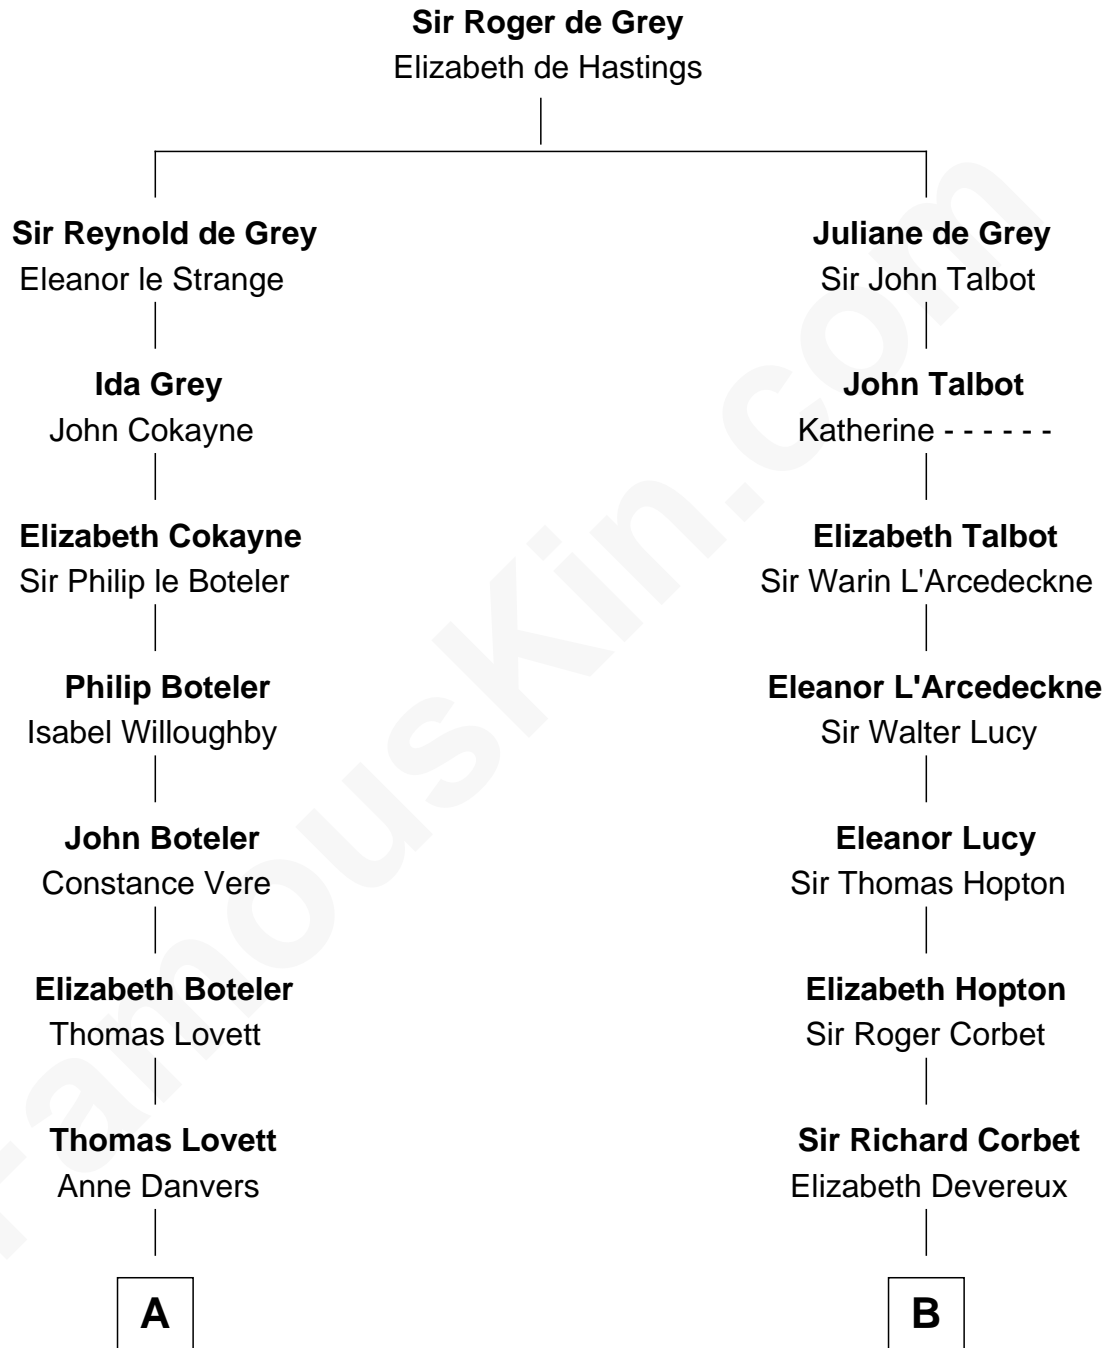

FamousKin.com

Relationship Chart of

Hetty Green

"The Witch of Wall Street"

17th cousin 2 times removed of

Marjorie Post

Founder of General Foods