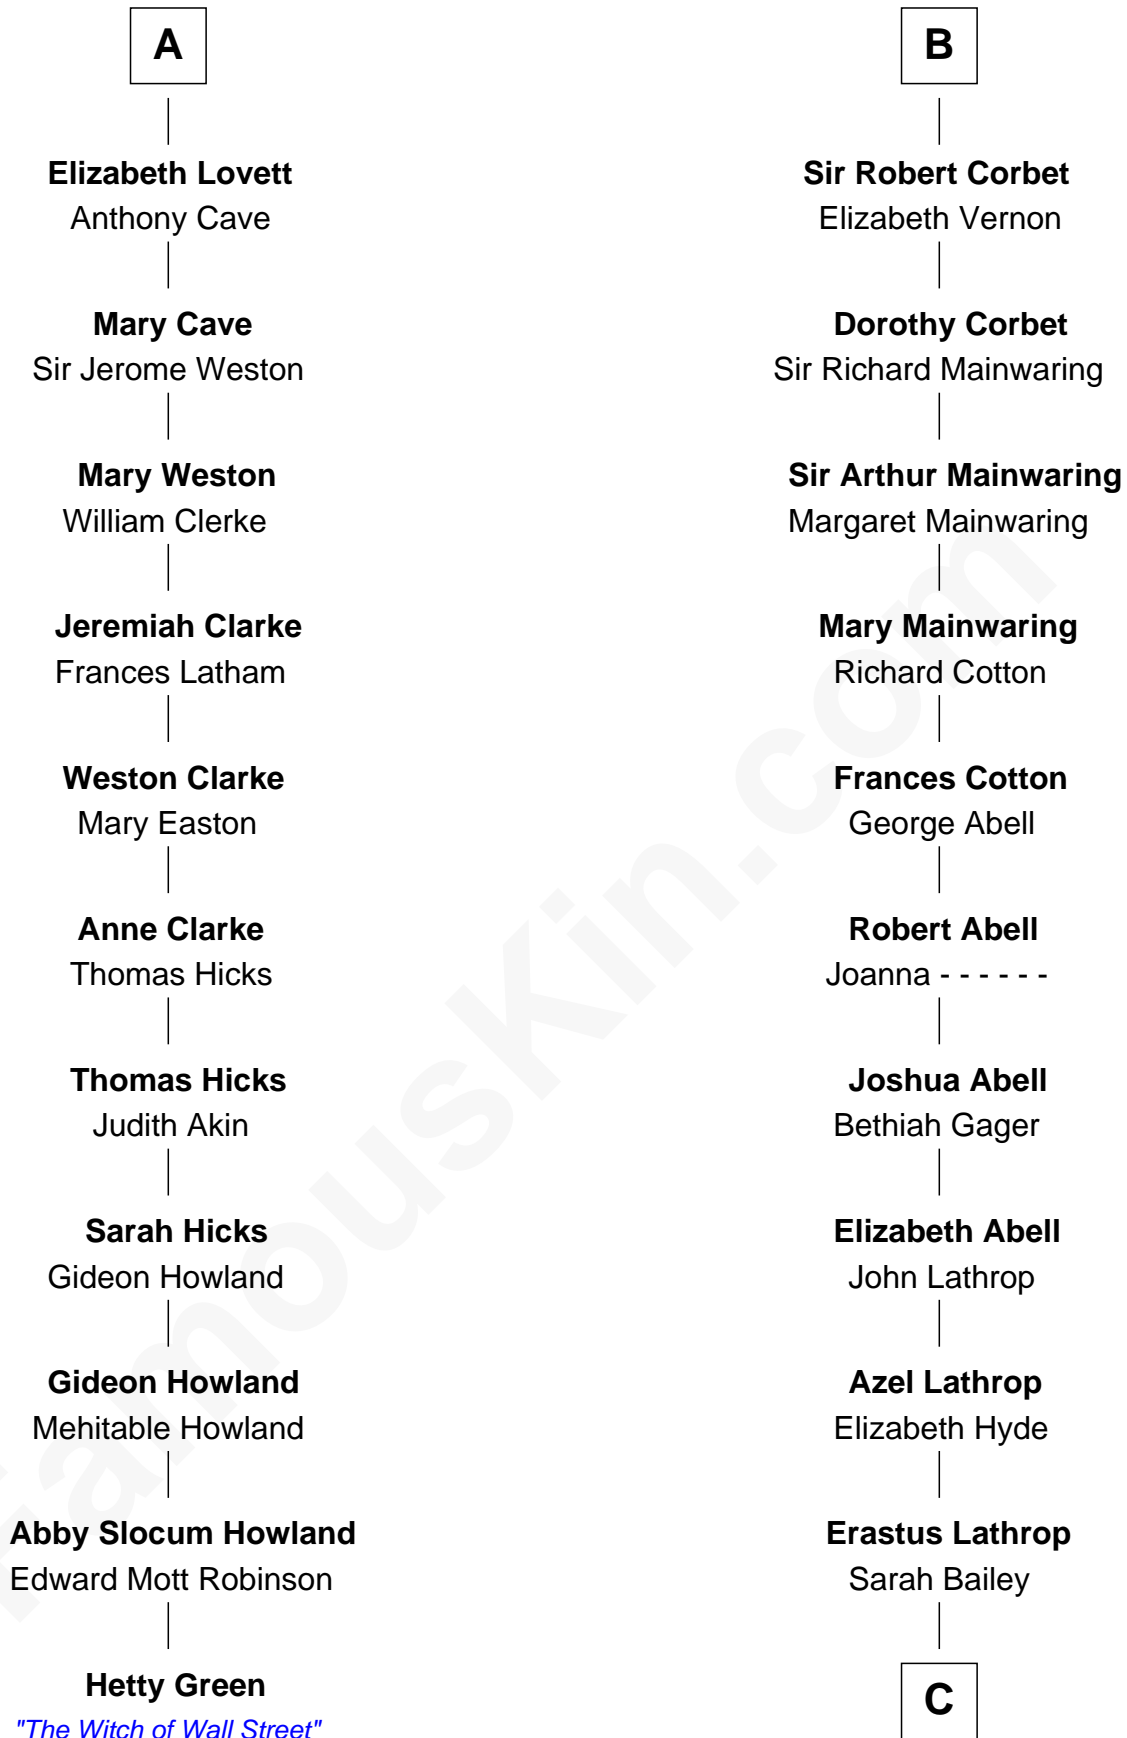

## Relationship Chart of

### Hetty Green

*"The Witch of Wall Street"*

17th cousin 2 times removed of

### Marjorie Post

*Founder of General Foods*

**C**

**Caroline Cushman Lathrop**

Charles Rollin Post

**Charles William Post**

Elle Letitia Merriweather

**Marjorie Post**