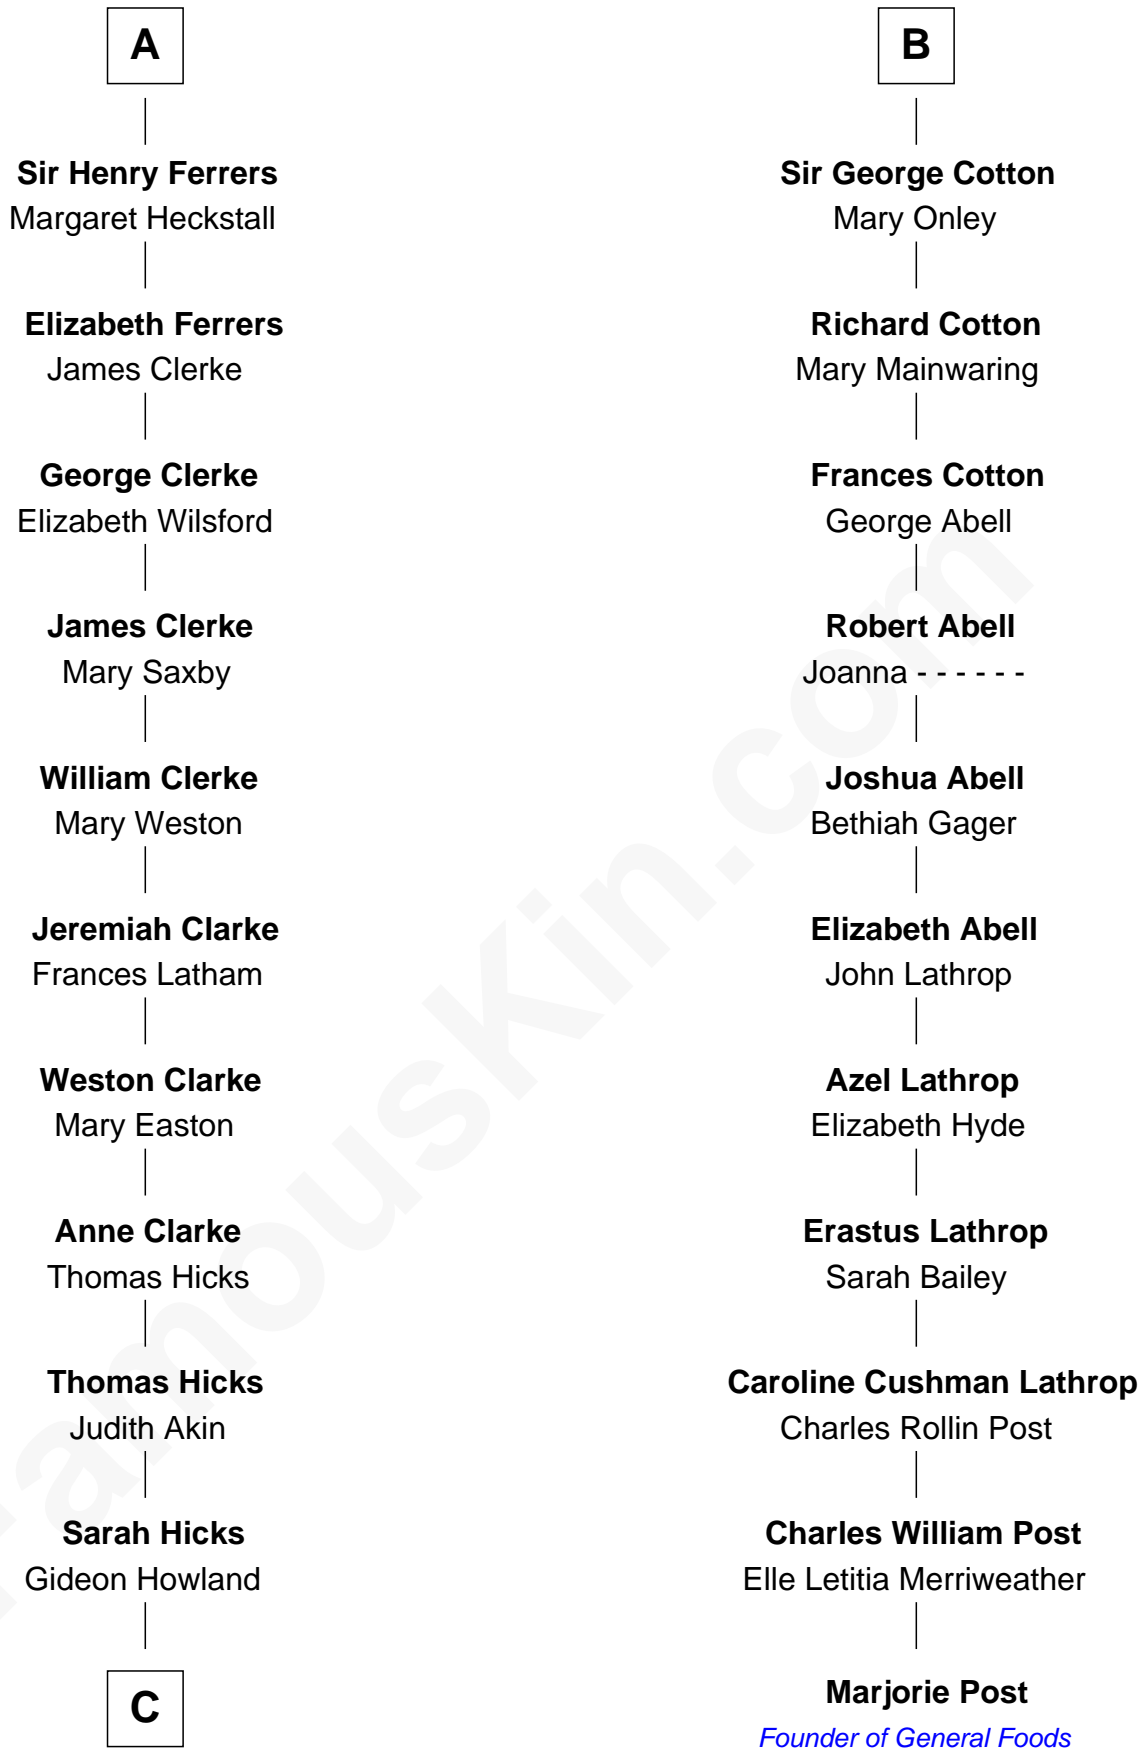

FamousKin.com

Relationship Chart of

Hetty Green

"The Witch of Wall Street"

17th cousin 2 times removed of

Marjorie Post

Founder of General Foods

C

—
Gideon Howland
Mehitable Howland

—
Abby Slocum Howland
Edward Mott Robinson

—
Hetty Green
"The Witch of Wall Street"

FamousKin.com