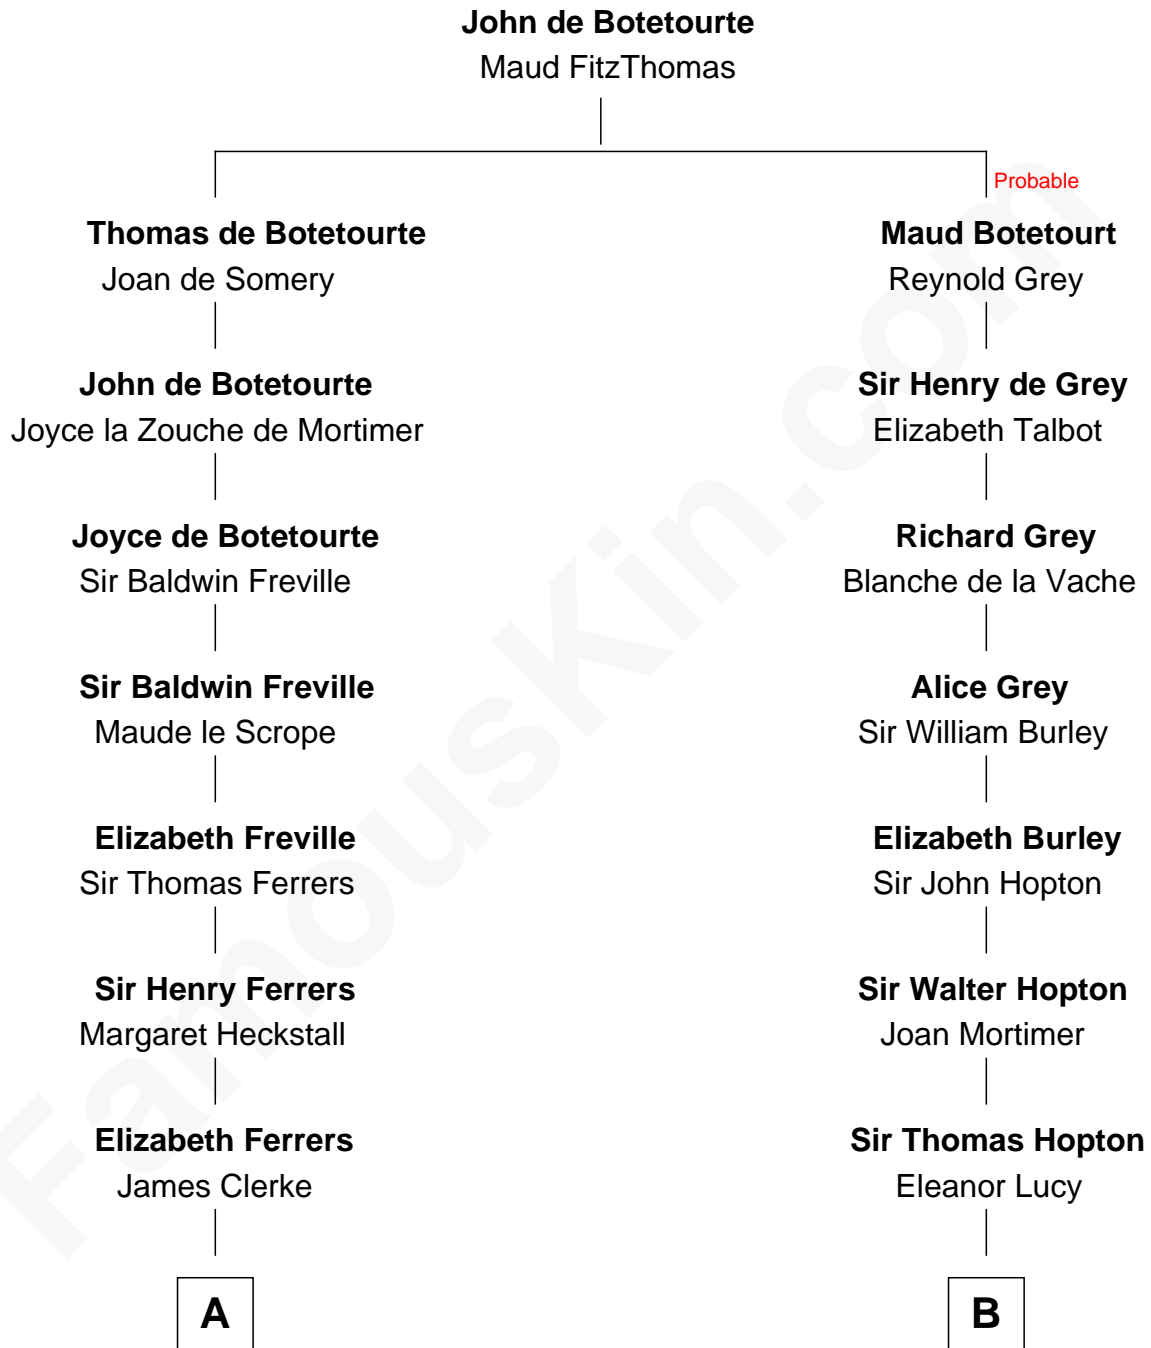

FamousKin.com Relationship Chart of

Hetty Green

"The Witch of Wall Street"

17th cousin 3 times removed of

C. W. Post

Founder of Post Cereals

C

Azel Lathrop
Elizabeth Hyde

Erastus Lathrop
Sarah Bailey

Caroline Cushman Lathrop
Charles Rollin Post

C. W. Post
Founder of Post Cereals

FamousKin.com