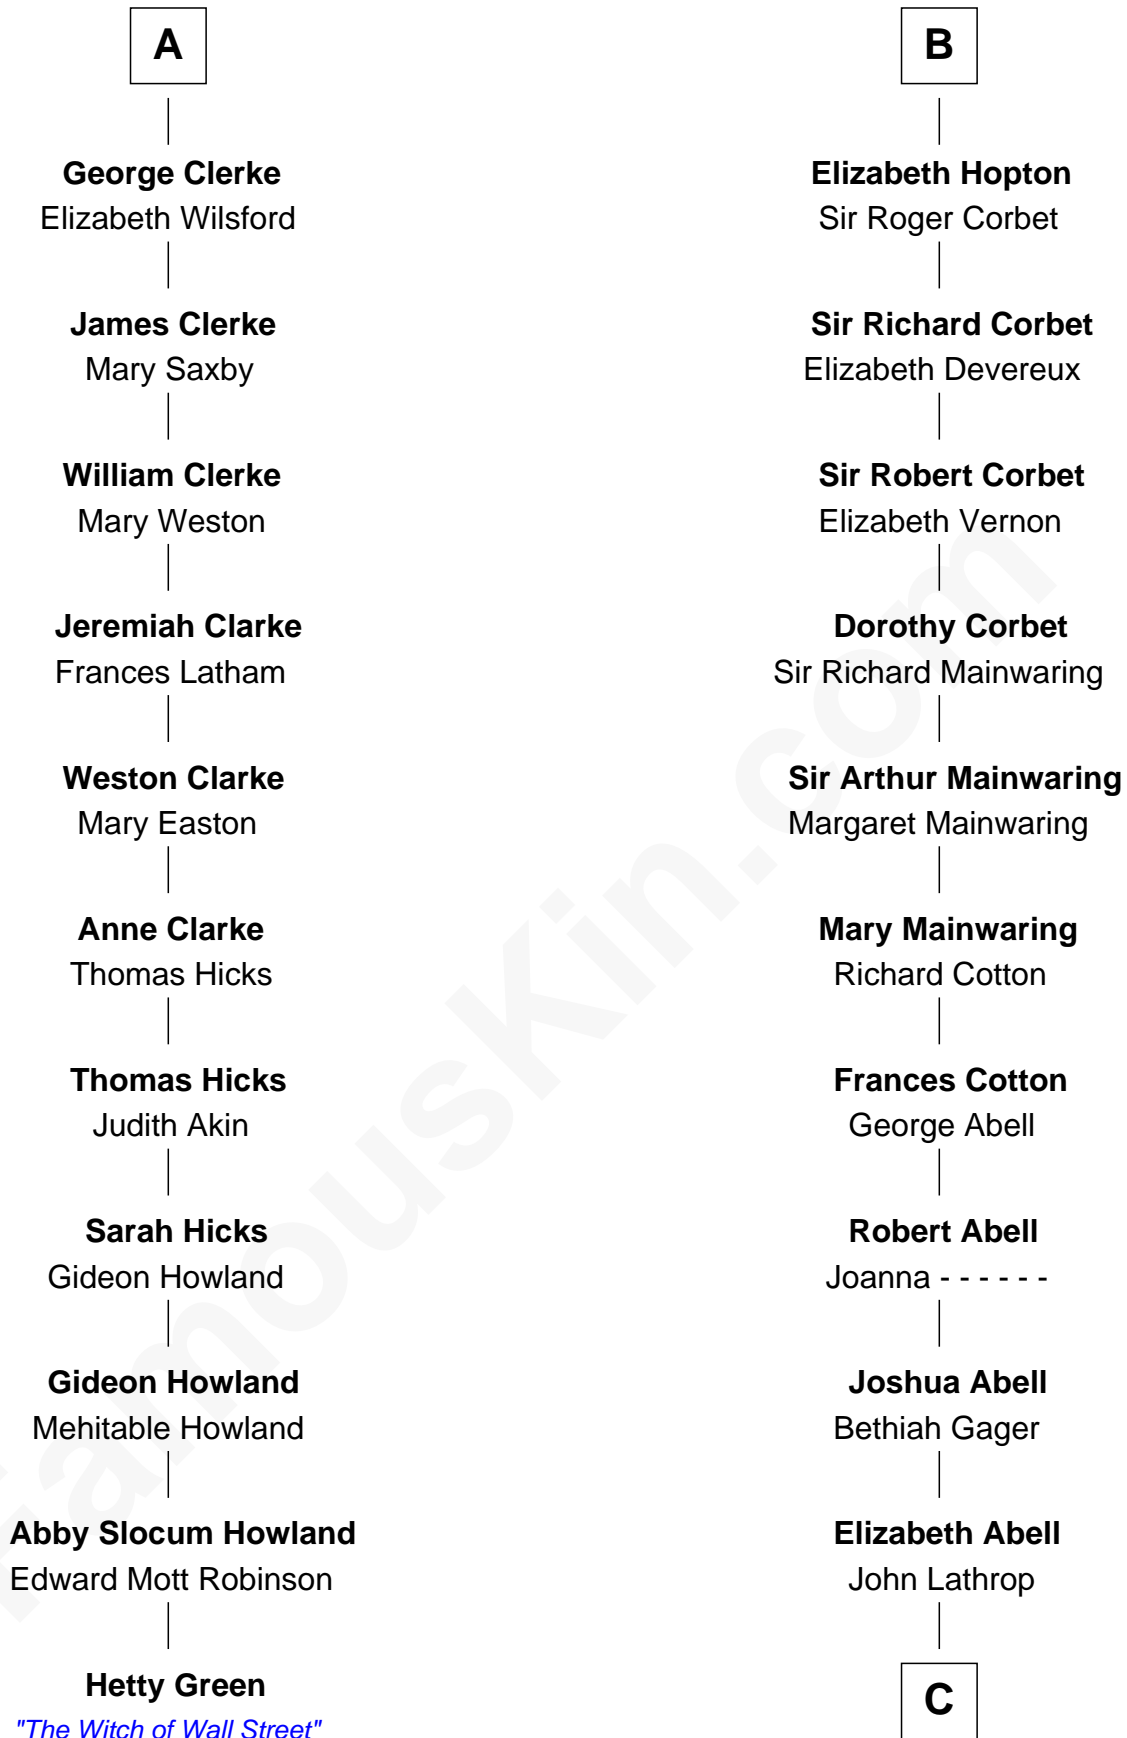

FamousKin.com Relationship Chart of

Hetty Green

"The Witch of Wall Street"

17th cousin 3 times removed of

C. W. Post

Founder of Post Cereals

C

Azel Lathrop
Elizabeth Hyde

Erastus Lathrop
Sarah Bailey

Caroline Cushman Lathrop
Charles Rollin Post

C. W. Post
Founder of Post Cereals

FamousKin.com