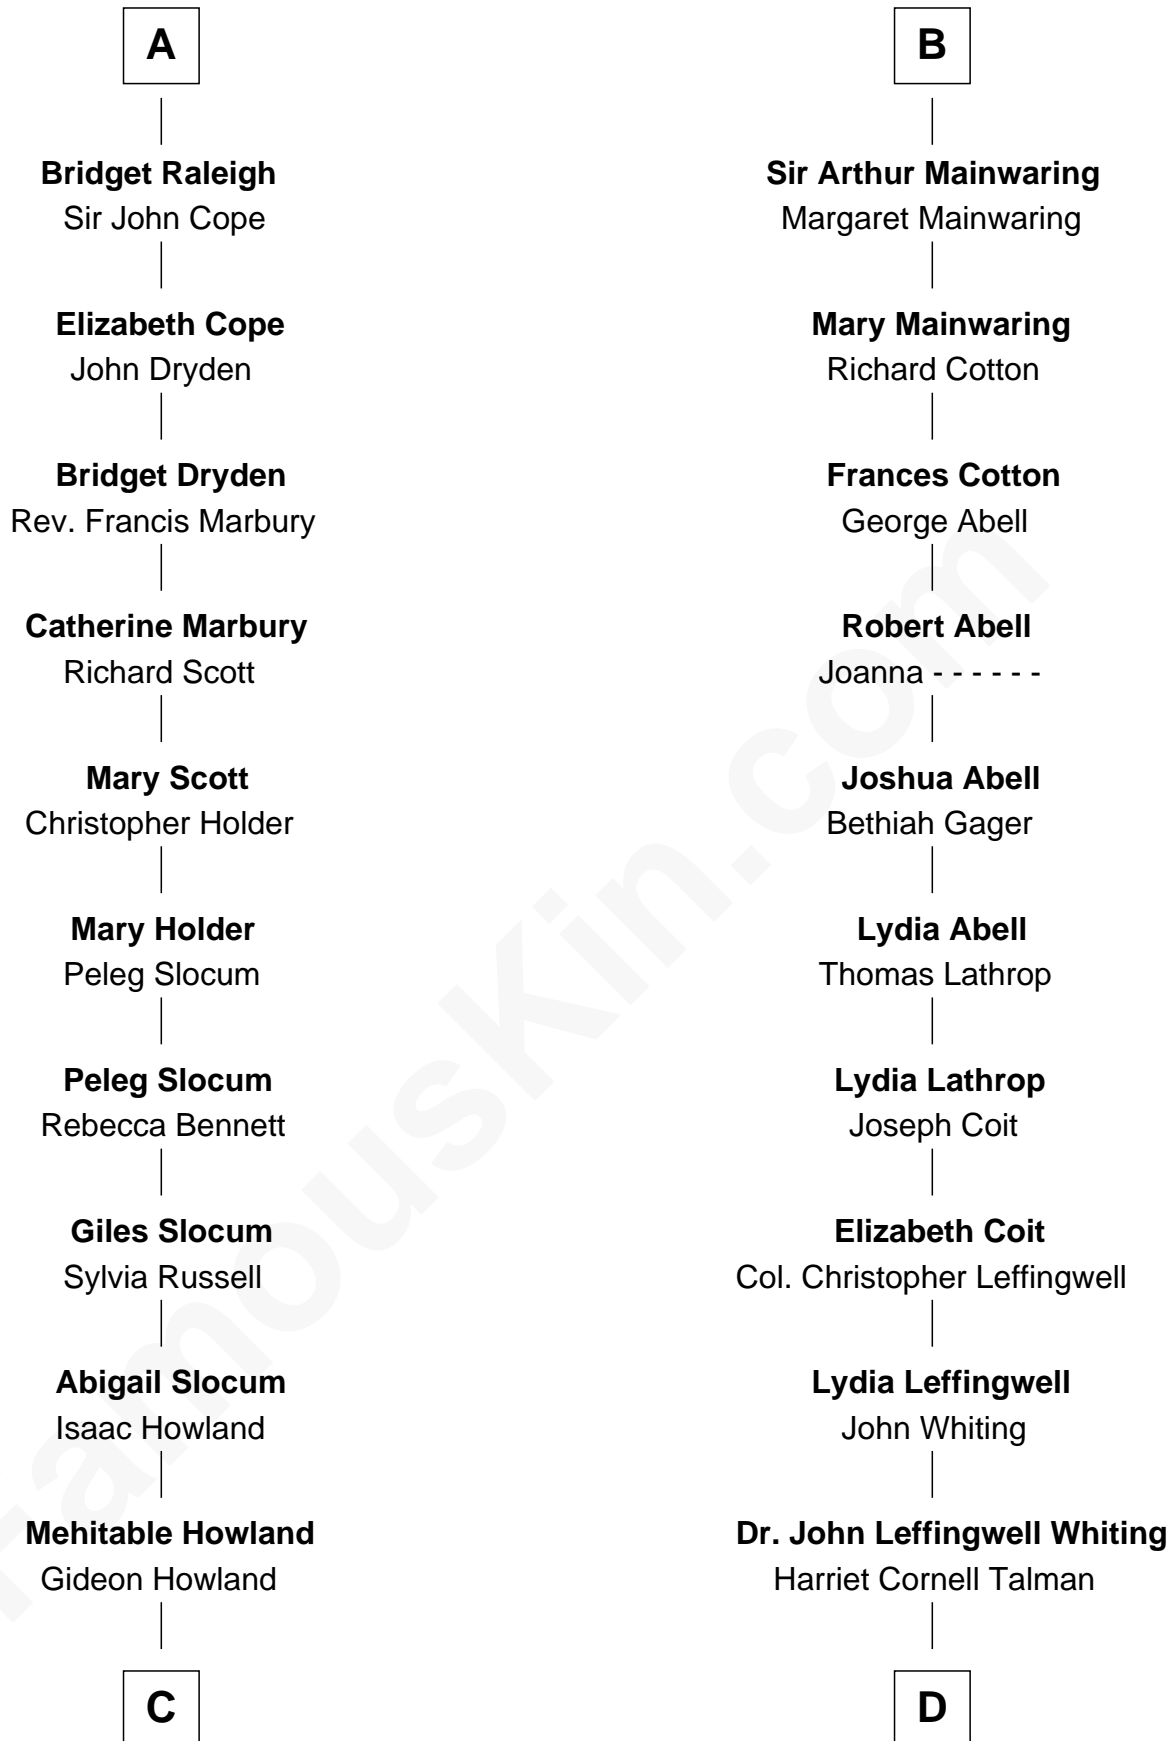

FamousKin.com

Relationship Chart of

Hetty Green

"The Witch of Wall Street"

18th cousin 3 times removed of

Adlai Stevenson III

U.S. Senator from Illinois

C

Abby Slocum Howland
Edward Mott Robinson

Hetty Green

"The Witch of Wall Street"

D

John Talman Whiting
Mary Sophia Hill

Mary DeGama Whiting

William Borden

John Borden

Ellen Wallace Waller

Ellen Borden

Adlai Ewing Stevenson

Adlai Stevenson III

U.S. Senator from Illinois