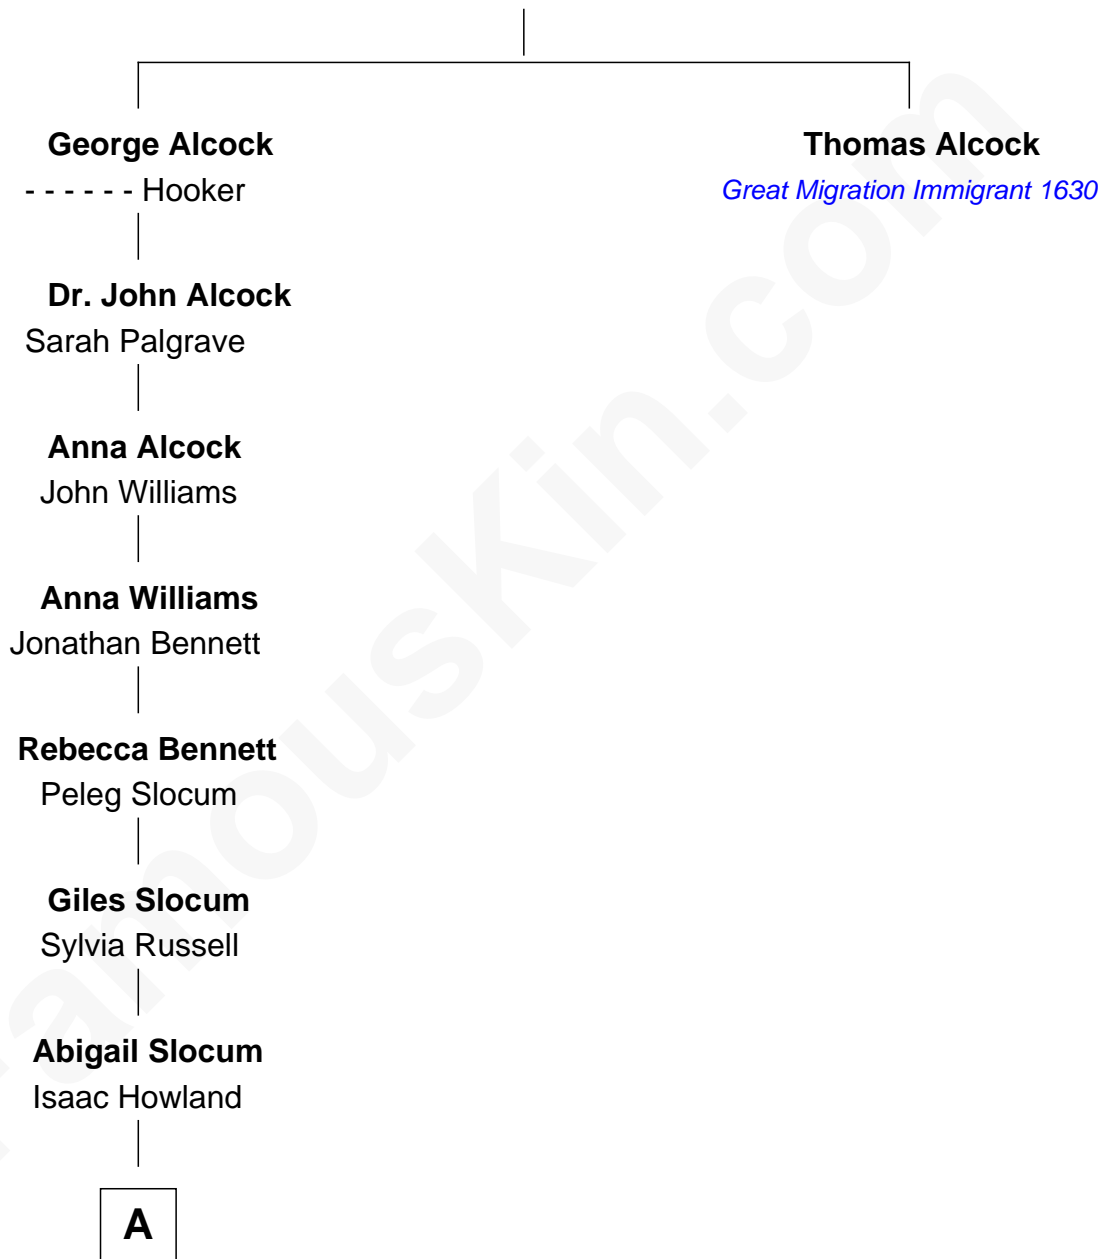

FamousKin.com Relationship Chart of

Hetty Green

"The Witch of Wall Street"

7th great-grandniece of

Thomas Alcock

(c1615 - 1657) Great Migration Immigrant 1630

----- Alcock

A

—
Mehitable Howland

Gideon Howland

—
Abby Slocum Howland

Edward Mott Robinson

—
Hetty Green

"The Witch of Wall Street"

FamousKin.com