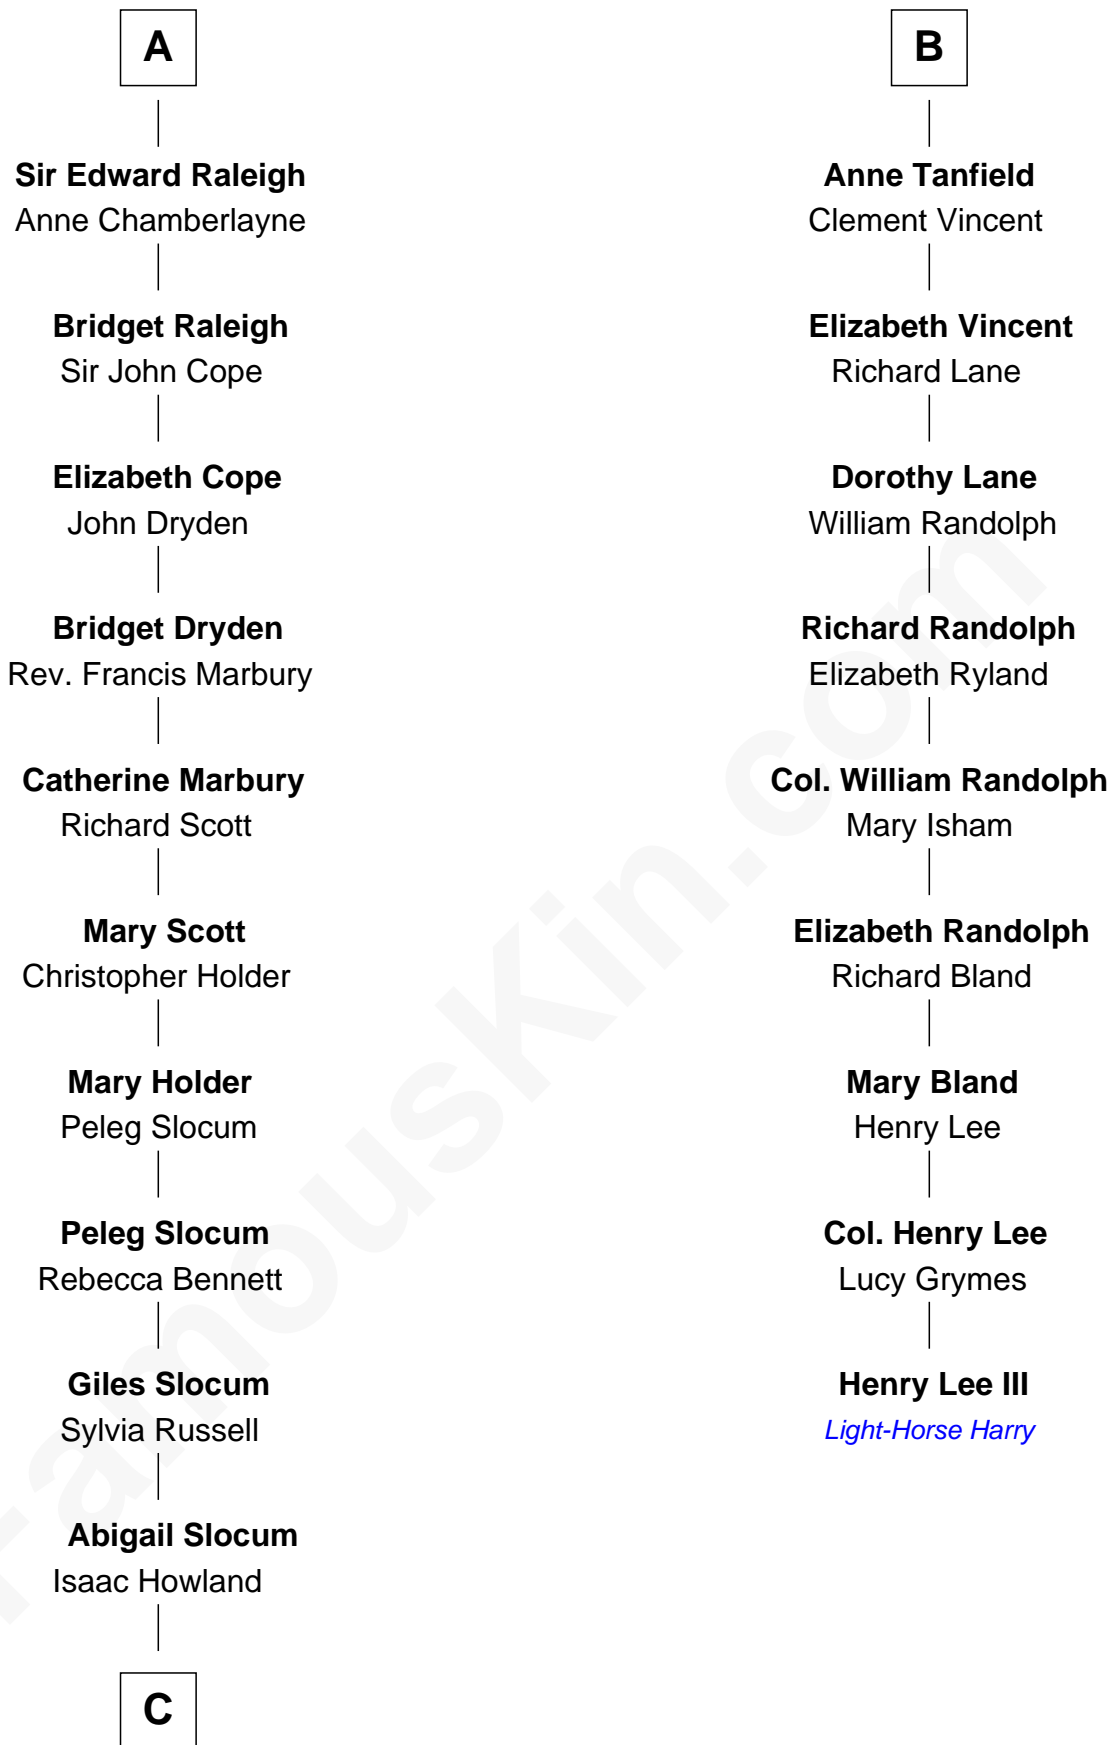

# FamousKin.com Relationship Chart of

**Hetty Green**

*"The Witch of Wall Street"*

15th cousin 4 times removed of

**Henry Lee III**

*9th Governor of Virginia*

**Sir Hugh I de Audley**

Iseult de Mortimer

**C**

—  
**Mehitable Howland**

Gideon Howland

—  
**Abby Slocum Howland**

Edward Mott Robinson

—  
**Hetty Green**

*"The Witch of Wall Street"*

FamousKin.com