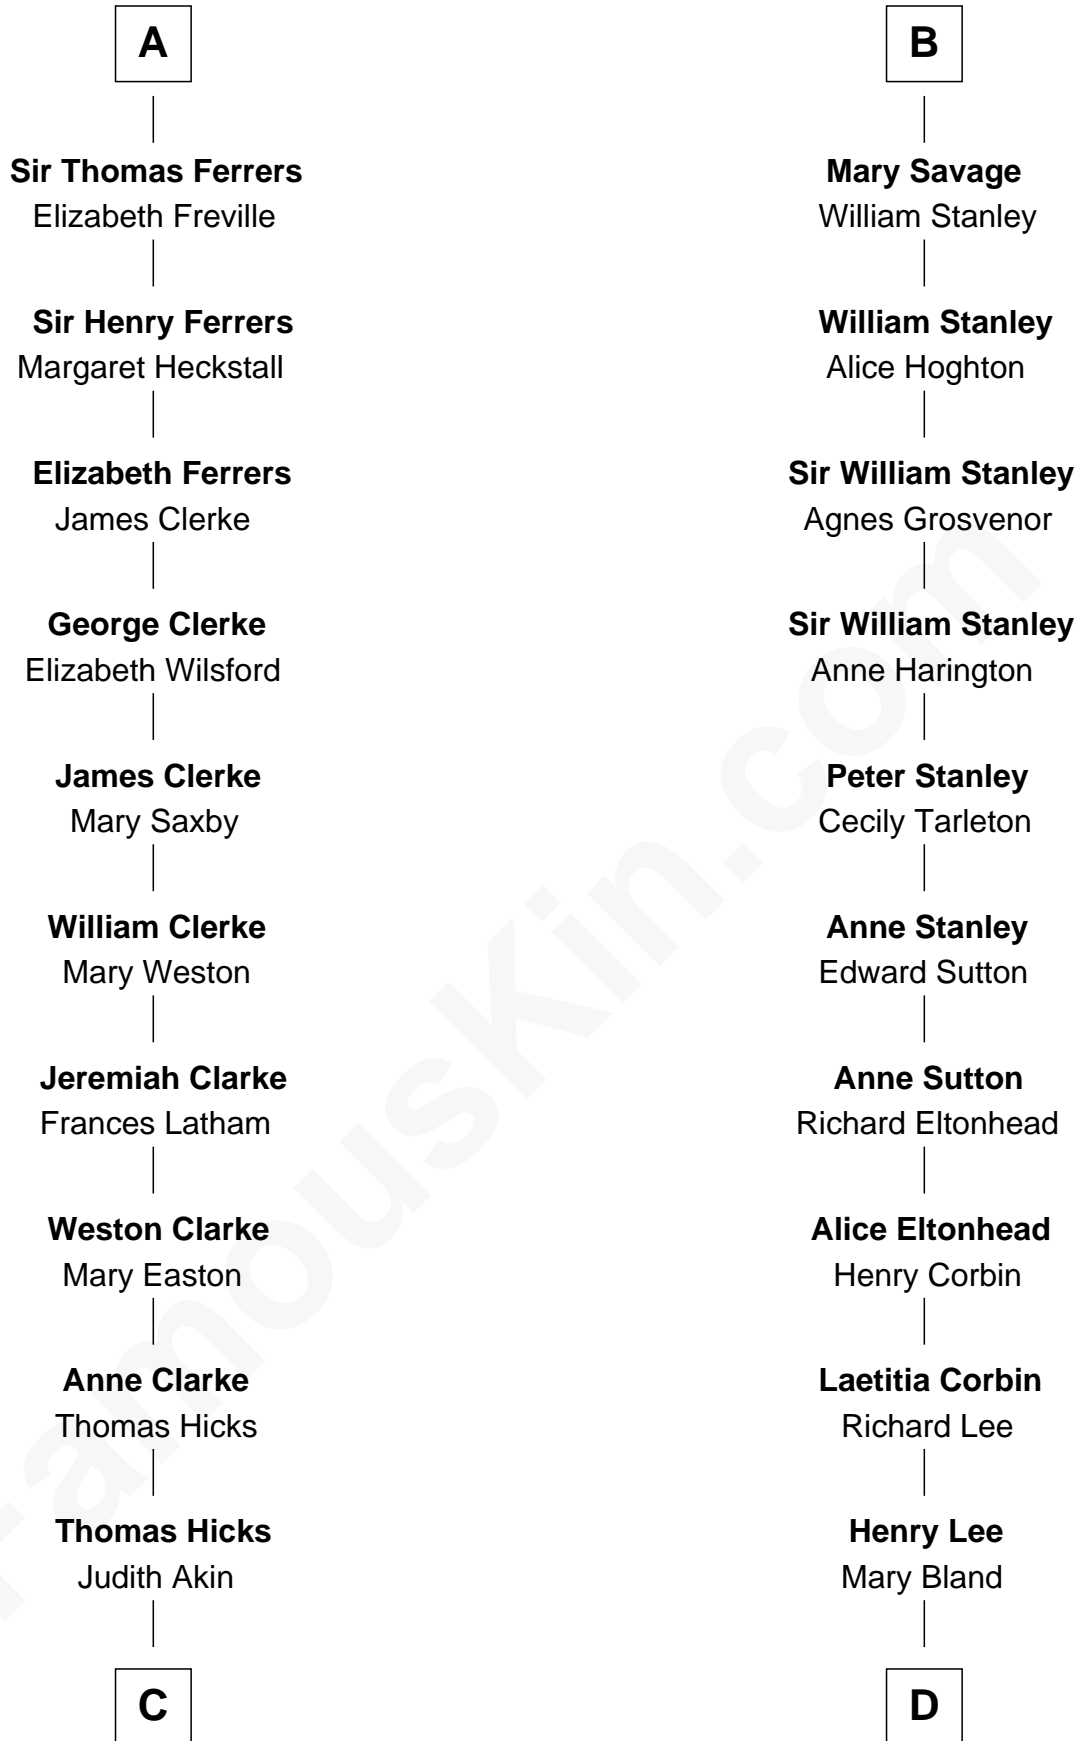

FamousKin.com Relationship Chart of

Hetty Green

"The Witch of Wall Street"

18th cousin 2 times removed of

Henry Lee III

9th Governor of Virginia

Sir Roger de Quincy

Helen of Galloway

Margaret de Quincy

Sir William de Ferrers

Sir William de Ferrers

Anne Duward

Sir William de Ferrers

de Segrave

Henry de Ferrers

Isabel de Verdun

Alan la Zouche

Sir Roger la Zouche

Ela Longespee

Sir Alan la Zouche

Eleanor de Segrave

Maude la Zouche

Sir Robert de Holland

Maude de Holland

Sir Thomas de Swinerton

Sir Robert de Swinerton

Elizabeth de Beke

Maud de Swinerton

Sir John Savage

B

FamousKin.com