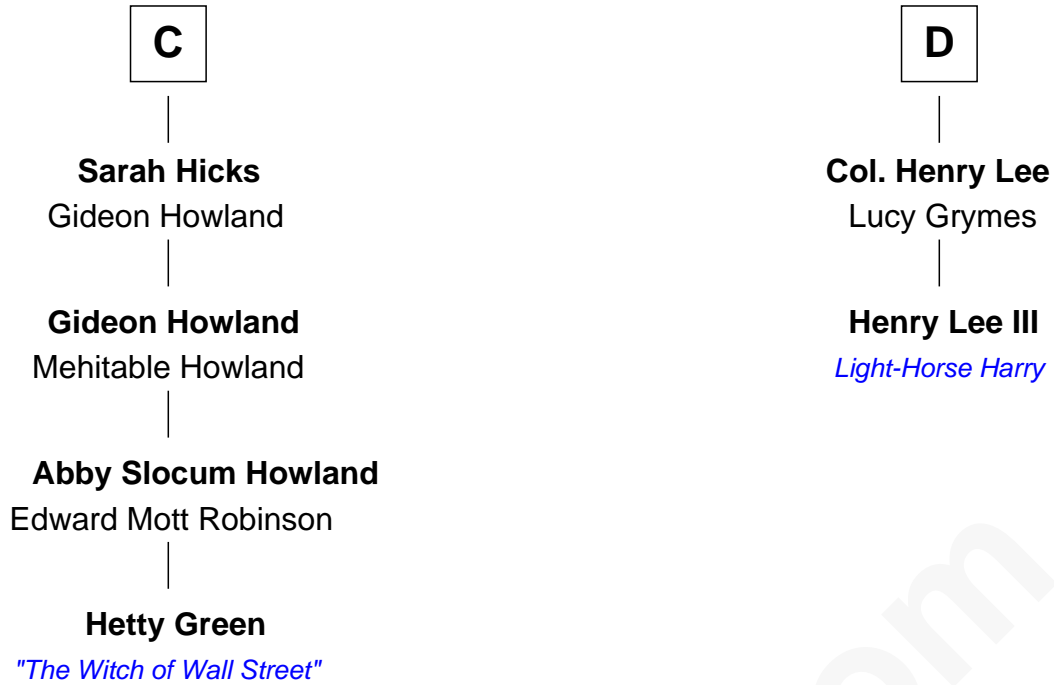

FamousKin.com Relationship Chart of

Hetty Green

"The Witch of Wall Street"

18th cousin 2 times removed of

Henry Lee III

9th Governor of Virginia

Sir Roger de Quincy

Helen of Galloway

Alan la Zouche

Sir Roger la Zouche

Ela Longespee

Sir Alan la Zouche

Eleanor de Segrave

Maude la Zouche

Sir Robert de Holland

Maude de Holland

Sir Thomas de Swinerton

Sir Robert de Swinerton

Elizabeth de Beke

Maud de Swinerton

Sir John Savage

B

FamousKin.com