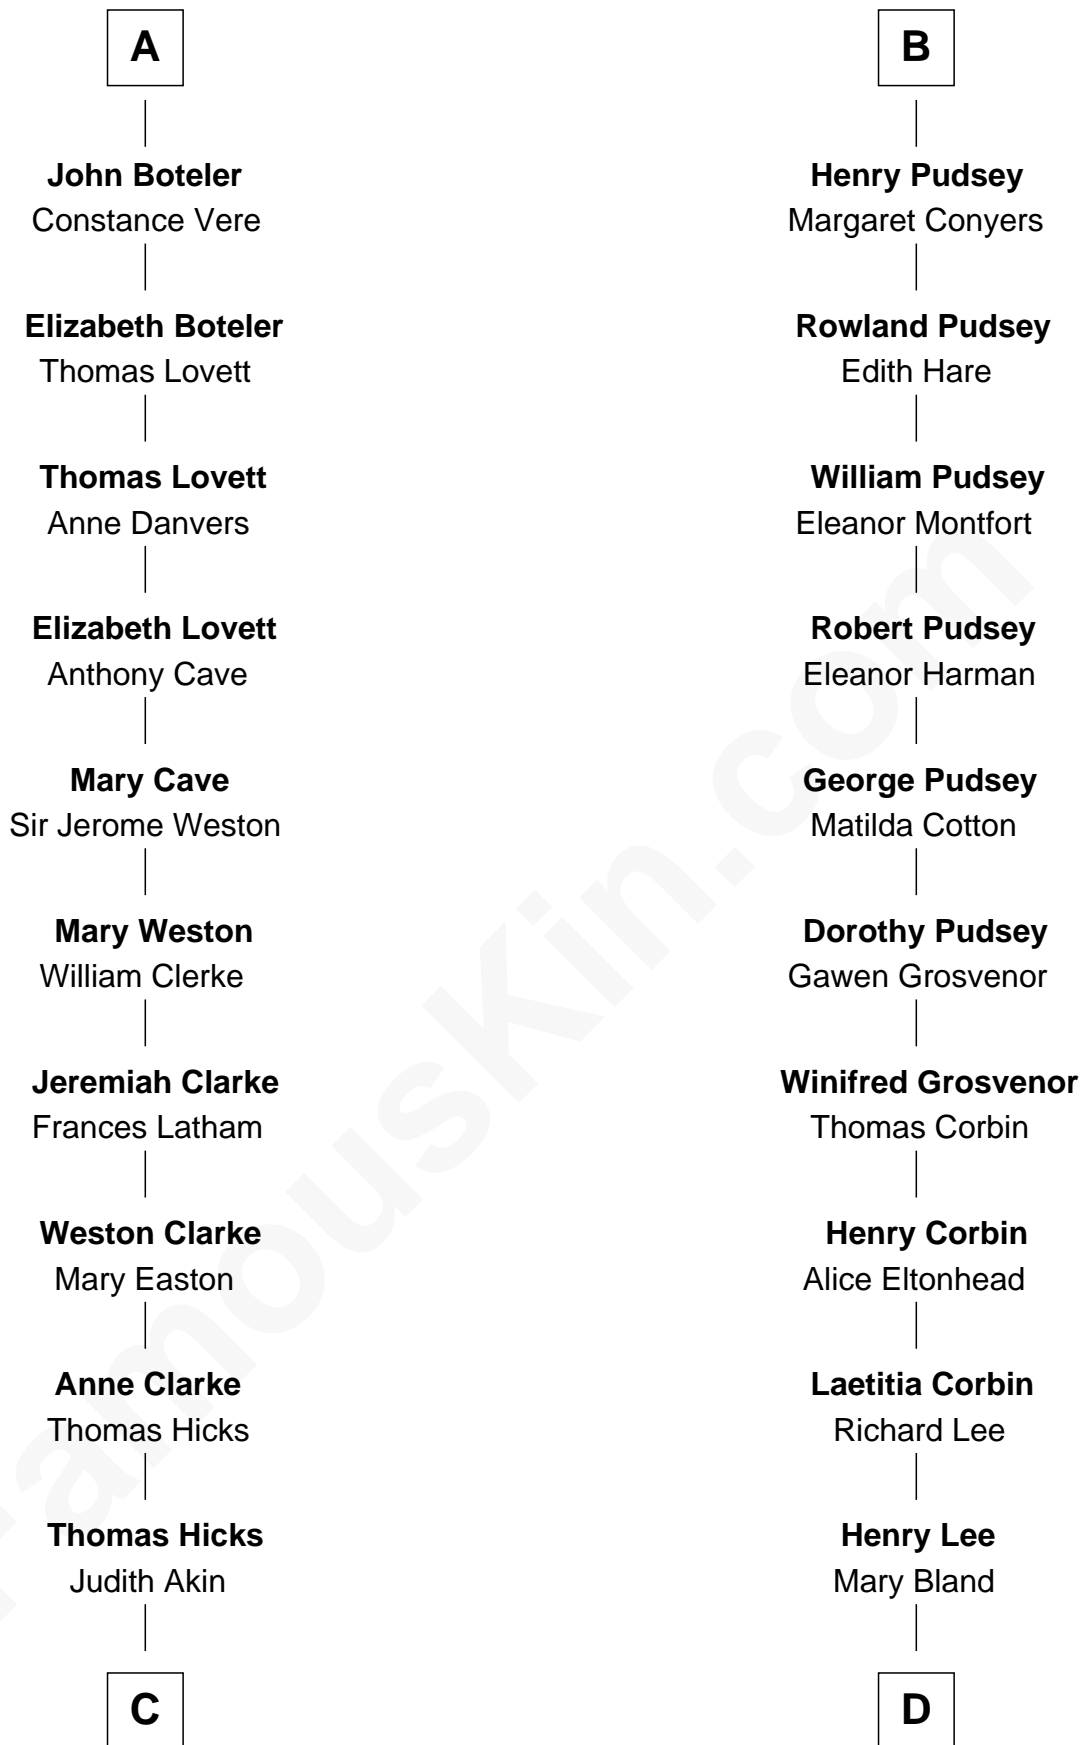

FamousKin.com Relationship Chart of

Hetty Green

"The Witch of Wall Street"

18th cousin 2 times removed of

Henry Lee III

9th Governor of Virginia

William de Odingsells

Ela FitzWalter

Ida de Odingsells
Sir Roger de Herdeburgh

Ela Herdeburgh
Sir William de Boteler

Ankaret le Boteler
John le Strange

Eleanor le Strange
Sir Reynold de Grey

Ida Grey
John Cokayne

Elizabeth Cokayne
Sir Philip le Boteler

Philip Boteler
Isabel Willoughby

A

Margaret de Oddingseles

Sir John de Grey

Sir John Grey
Avice Marmion

Sir Robert Grey
Lora de St. Quintin

Elizabeth Grey
Henry FitzHugh

Eleanor Fitzhugh
Sir Thomas Tunstall

Margaret Tunstall
Sir Ralph Pudsey

Sir John Pudsey
Grace Hamerton

B

C

Sarah Hicks
Gideon Howland

Gideon Howland
Mehitable Howland

Abby Slocum Howland
Edward Mott Robinson

Hetty Green
"The Witch of Wall Street"