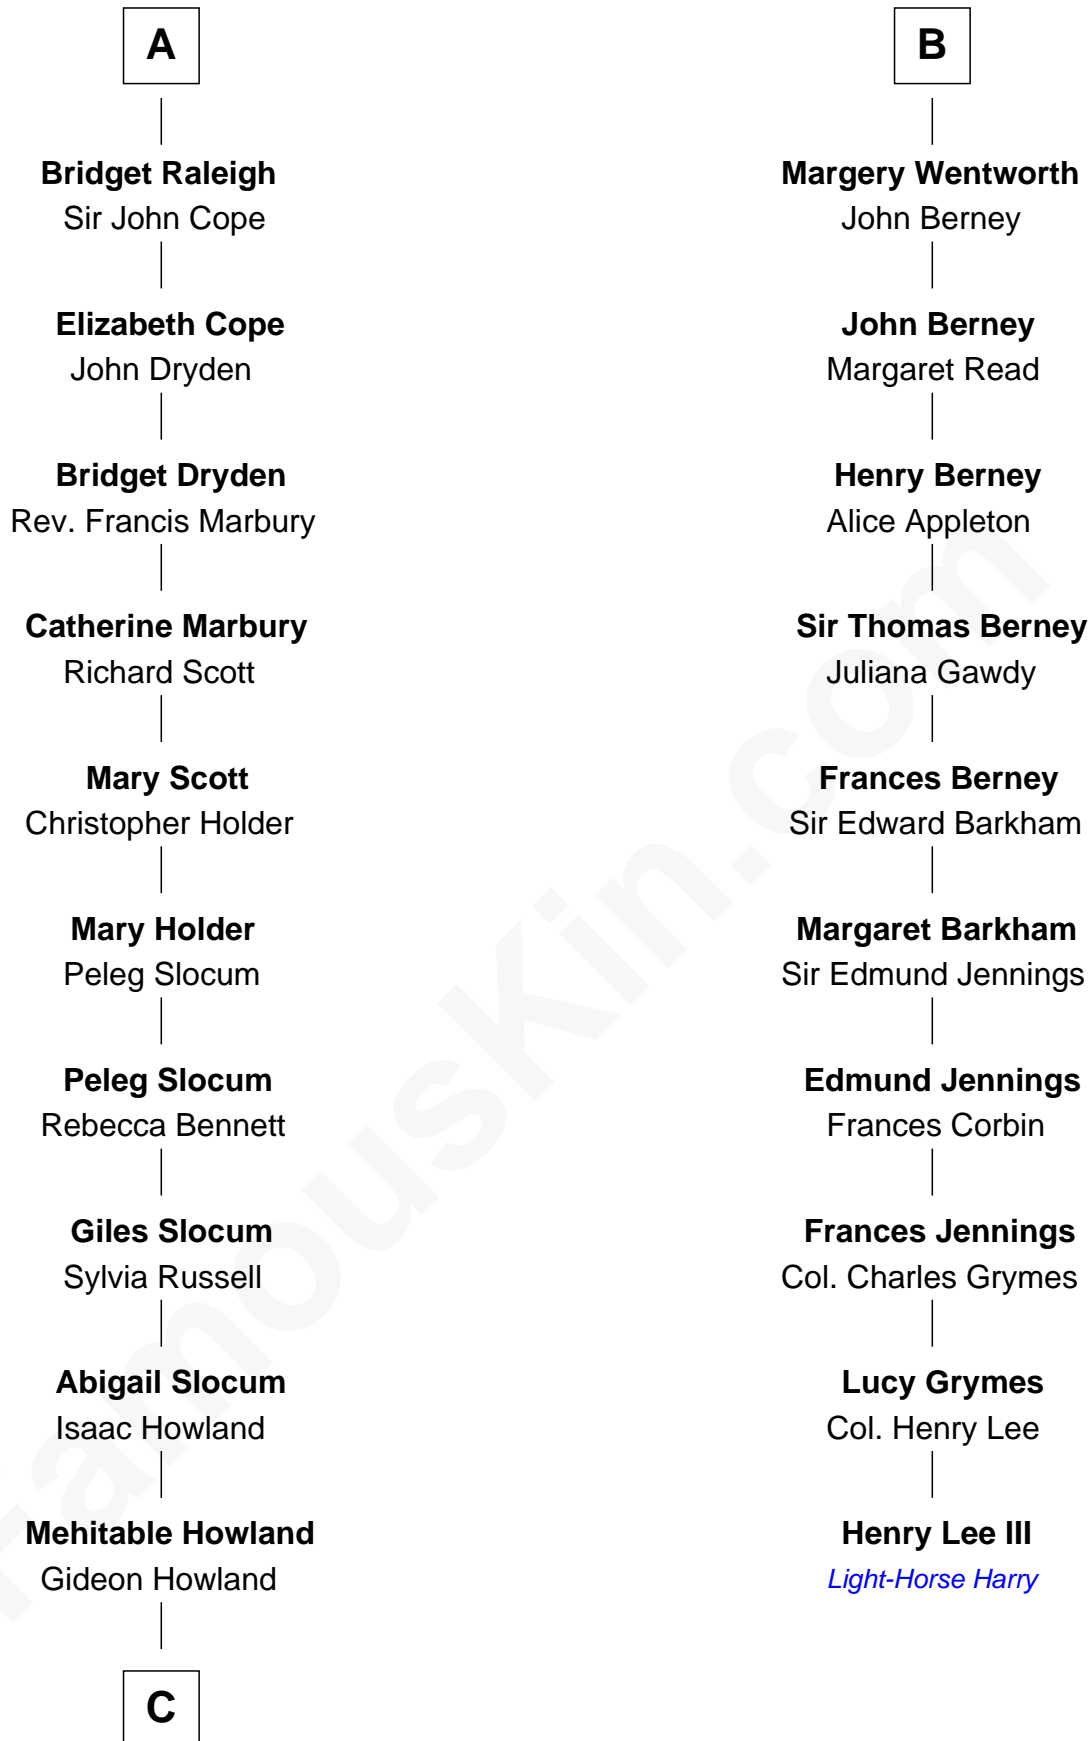

### Hetty Green

*"The Witch of Wall Street"*

16th cousin 2 times removed of

Anne Chamberlayne

**A**

**Isabel le Despencer**

Richard Fitzalan

**Sir Edmund Fitzalan**

Sibyl de Montagu

**Philippe Fitzalan**

Sir Richard Sergeaux

**Elizabeth Sergeaux**

Sir William Marney

**Emma Marney**

Sir Thomas Tyrrell

**Humphrey Tyrrell**

Isabel Helion

**Anne Tyrrell**

Sir Roger Wentworth

**B**

**C**

Abby Slocum Howland

Edward Mott Robinson

**Hetty Green**

*"The Witch of Wall Street"*

FamousKin.com