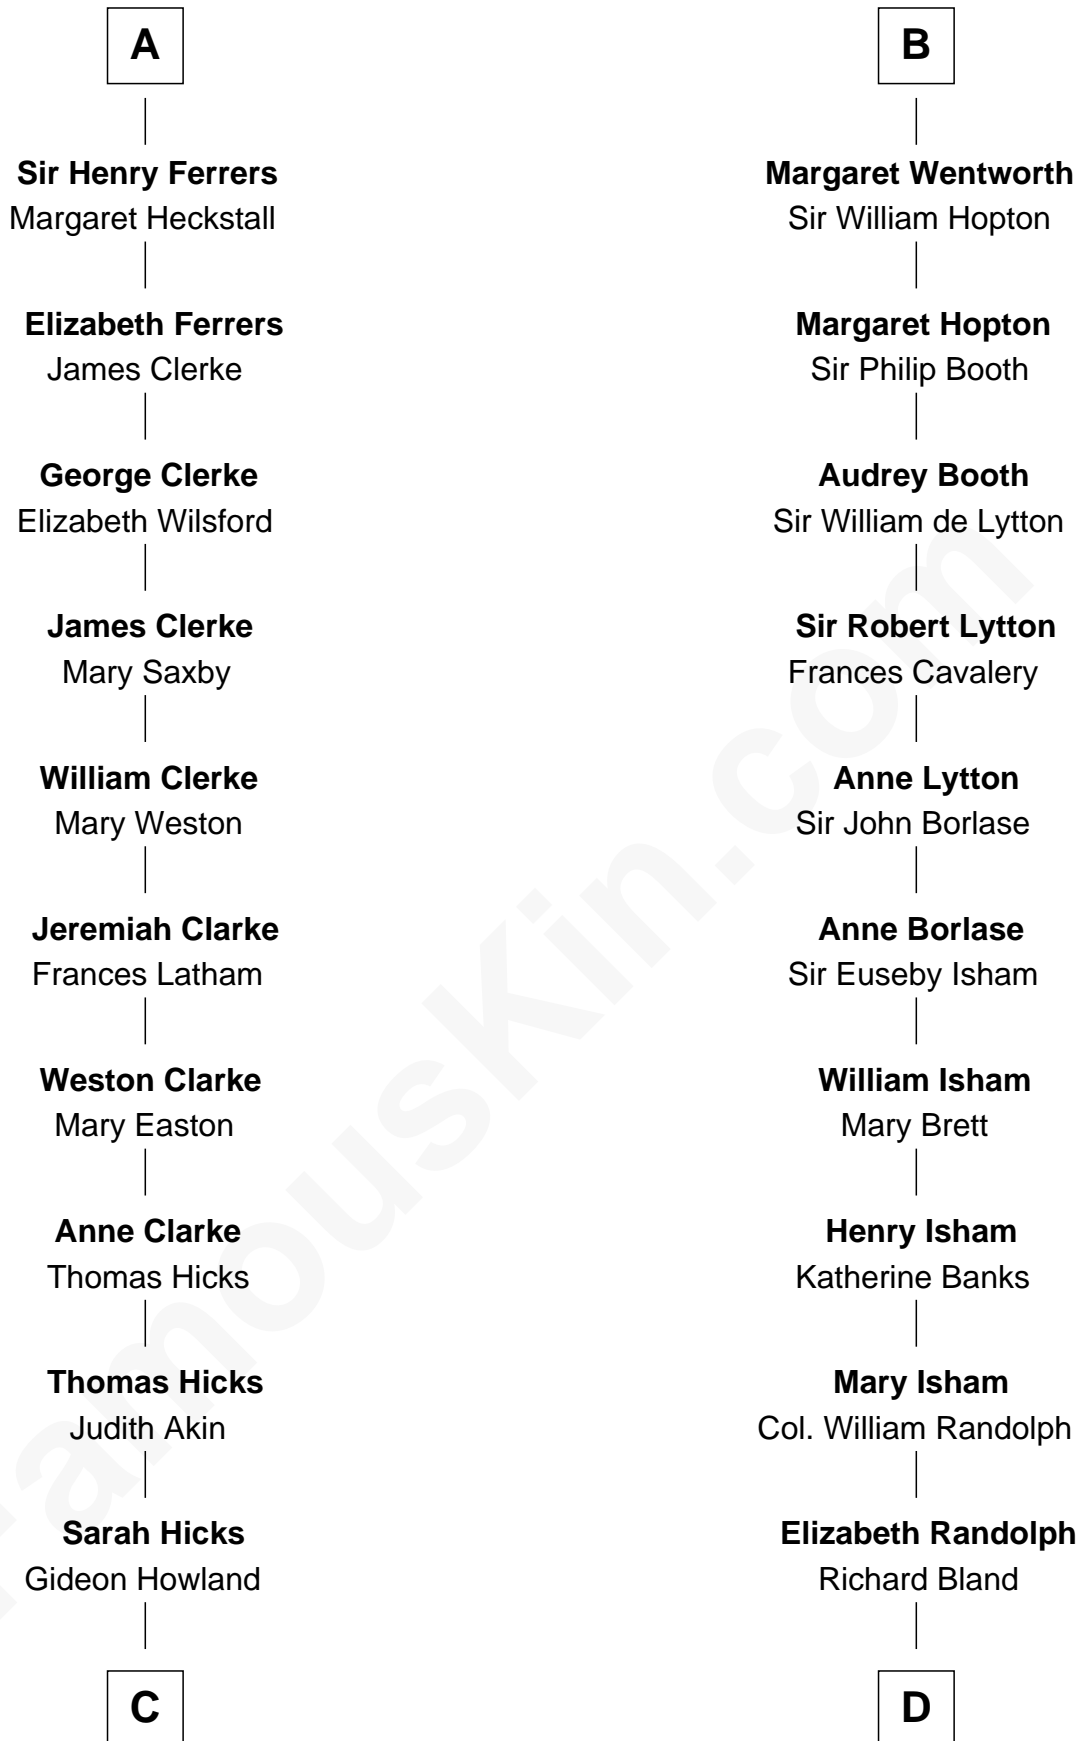

FamousKin.com Relationship Chart of

Hetty Green

"The Witch of Wall Street"

19th cousin of

Henry Lee III

9th Governor of Virginia

C

Gideon Howland
Mehitable Howland

Abby Slocum Howland
Edward Mott Robinson

Hetty Green
"The Witch of Wall Street"

D

Mary Bland
Henry Lee

Col. Henry Lee
Lucy Grymes

Henry Lee III
Light-Horse Harry

FamousKin.com