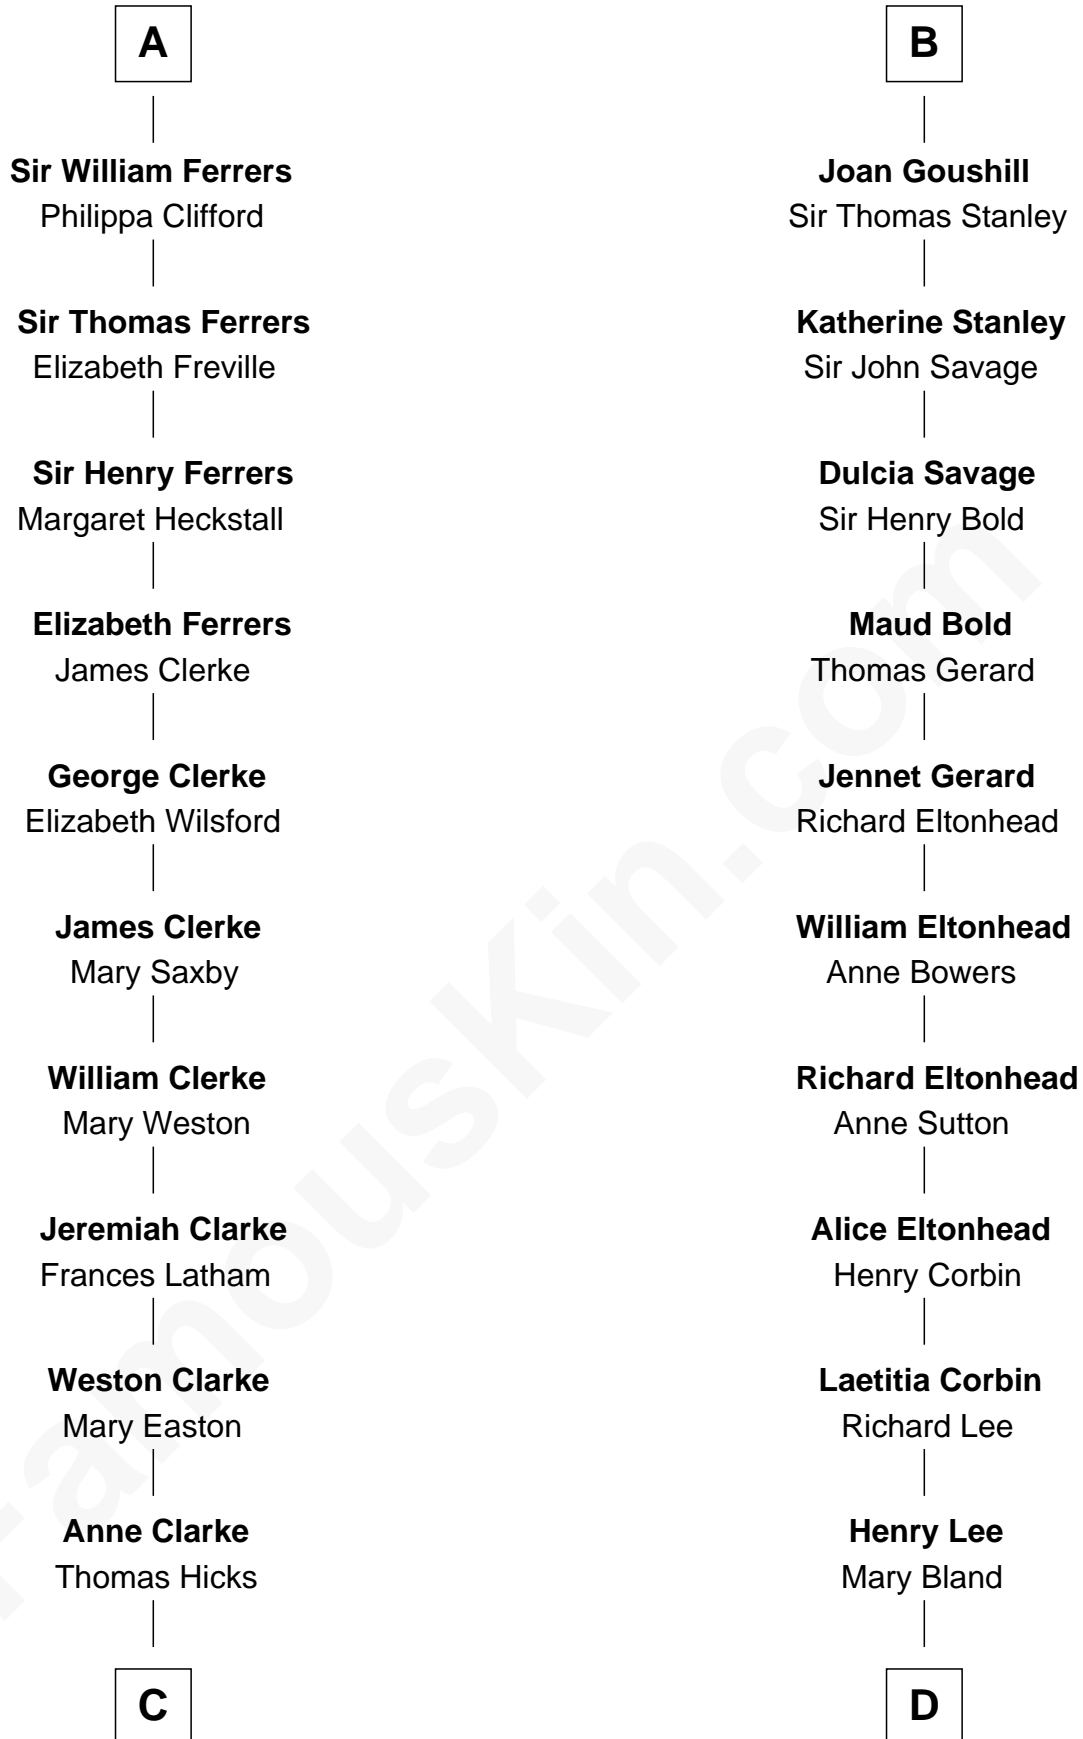

## Relationship Chart of

### Hetty Green

*"The Witch of Wall Street"*

19th cousin 2 times removed of

**General Robert E. Lee**

*Confederate Army - U.S. Civil War*

**C**

**Thomas Hicks**

Judith Akin

**Sarah Hicks**

Gideon Howland

**Gideon Howland**

Mehitable Howland

**Abby Slocum Howland**

Edward Mott Robinson

**Hetty Green**

*"The Witch of Wall Street"*