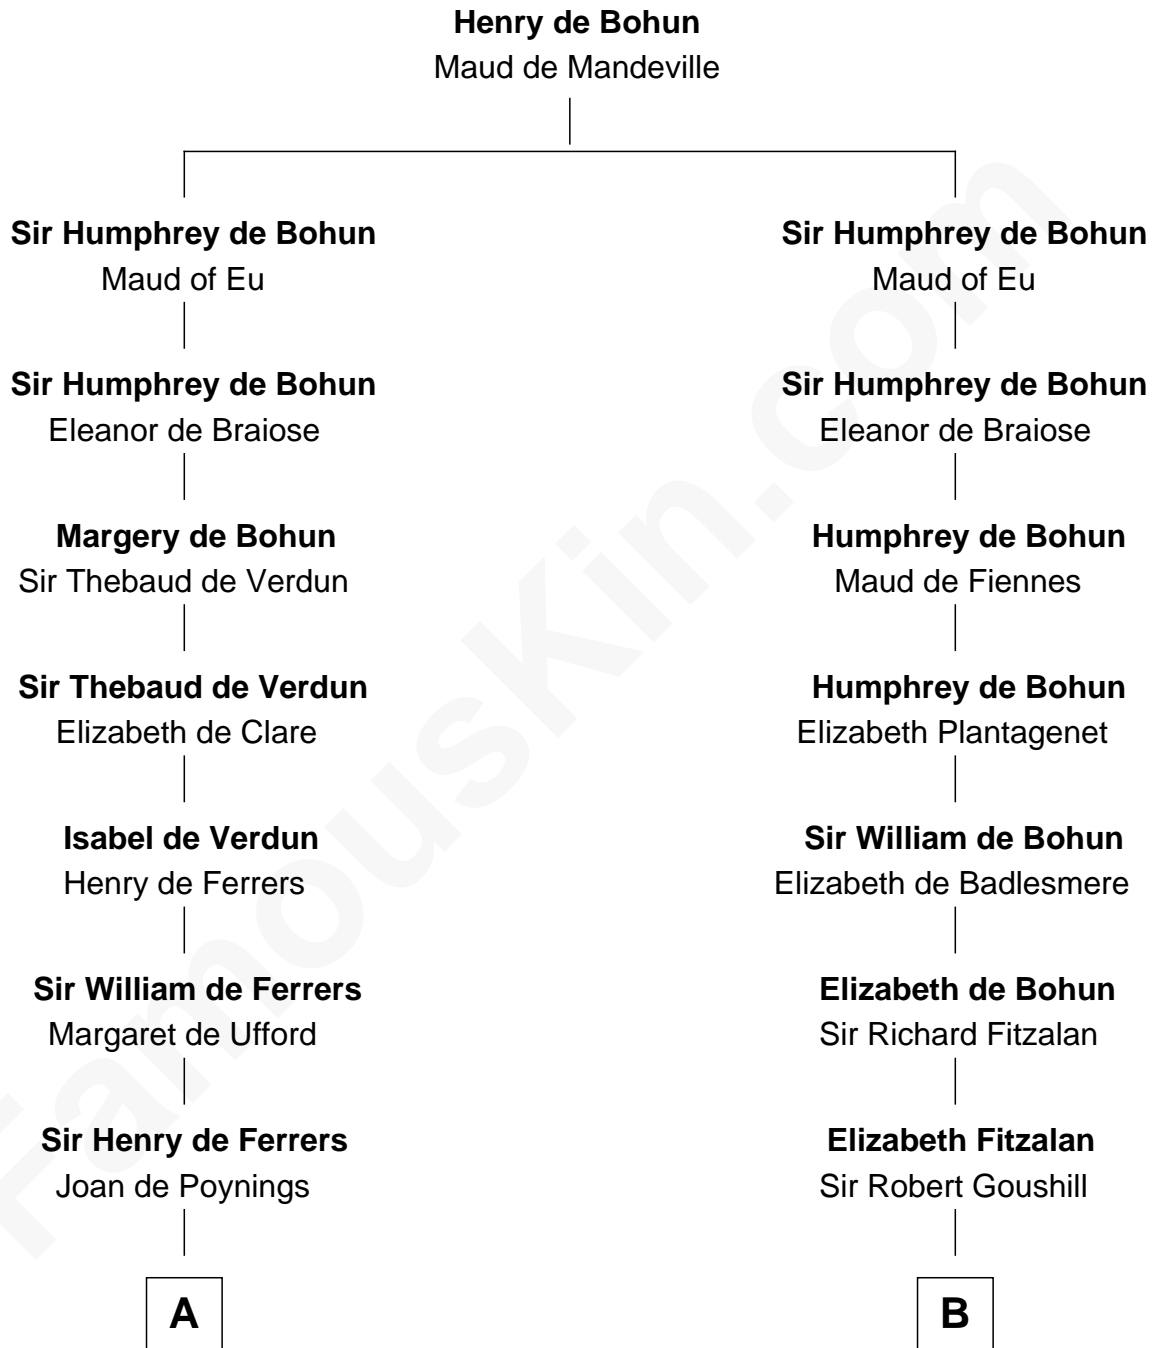

## Relationship Chart of

### Hetty Green

*"The Witch of Wall Street"*

19th cousin 2 times removed of

**General Robert E. Lee**

*Confederate Army - U.S. Civil War*

**C**

**Thomas Hicks**

Judith Akin

**Sarah Hicks**

Gideon Howland

**Gideon Howland**

Mehitable Howland

**Abby Slocum Howland**

Edward Mott Robinson

**Hetty Green**

*"The Witch of Wall Street"*