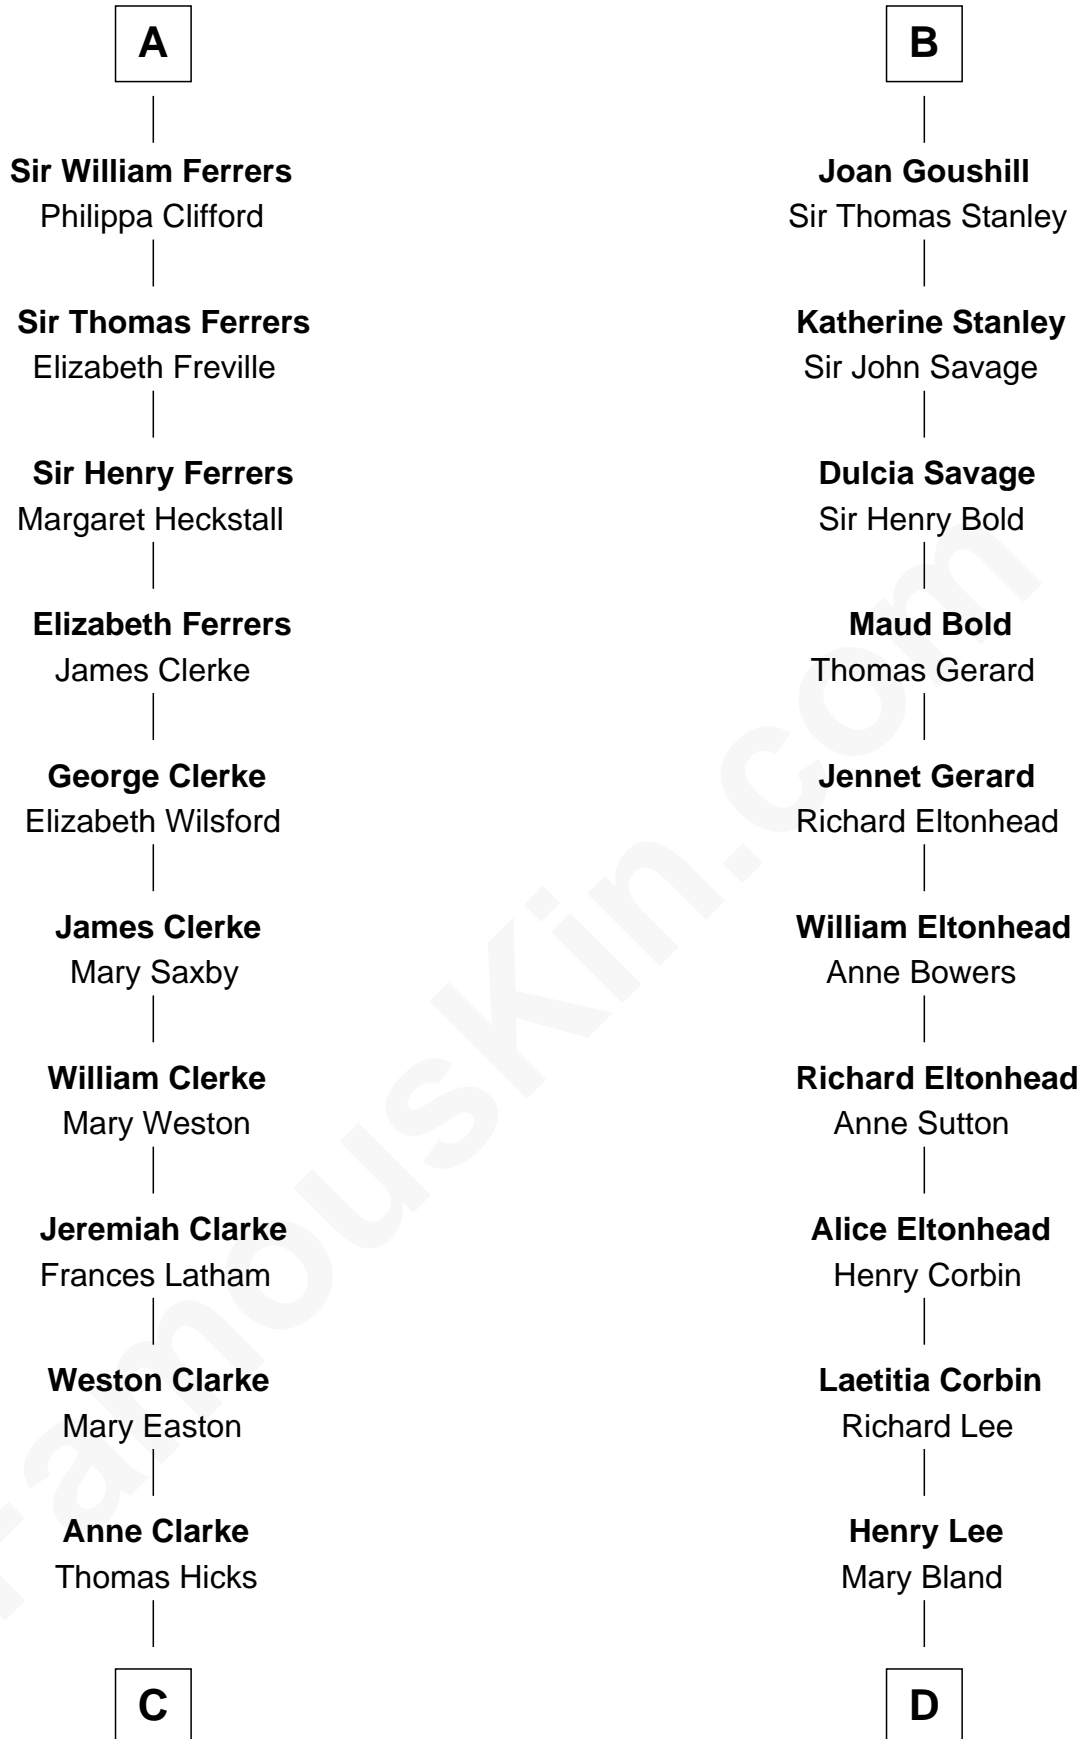

## Relationship Chart of

### Hetty Green

*"The Witch of Wall Street"*

19th cousin 2 times removed of

**General Robert E. Lee**

*Confederate Army - U.S. Civil War*

**Raoul de Lusgnan**

Alice de Eu

**C**

**Thomas Hicks**

Judith Akin

**Sarah Hicks**

Gideon Howland

**Gideon Howland**

Mehitable Howland

**Abby Slocum Howland**

Edward Mott Robinson