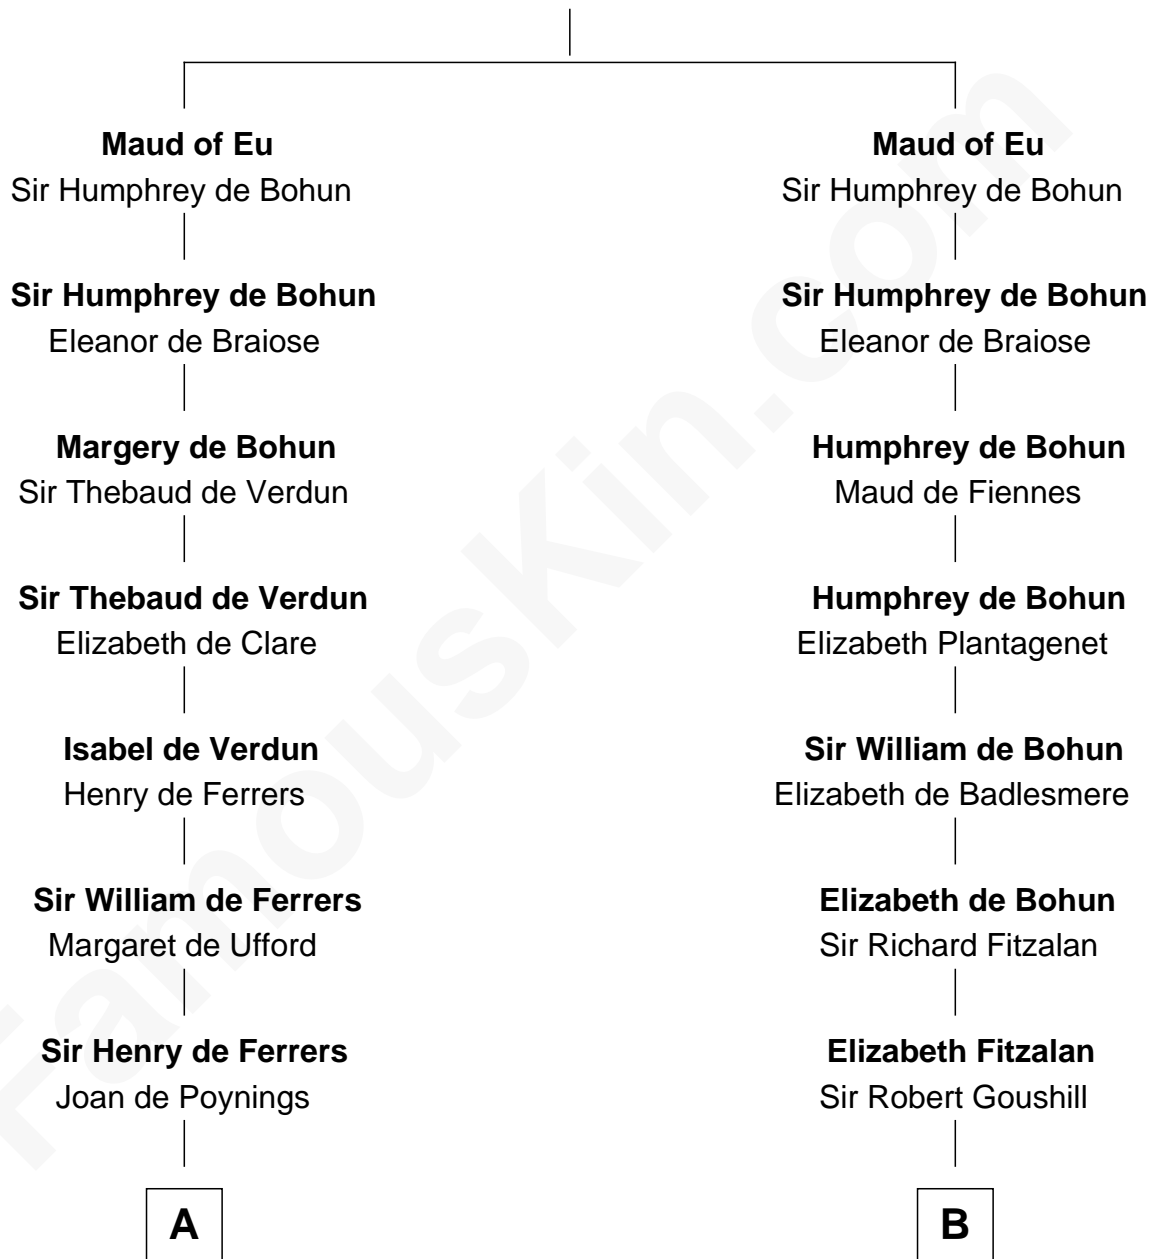

## Relationship Chart of

### Hetty Green

*"The Witch of Wall Street"*

19th cousin 2 times removed of

**General Robert E. Lee**

*Confederate Army - U.S. Civil War*

**Raoul de Lusgnan**

Alice de Eu

**C**

**Thomas Hicks**

Judith Akin

**Sarah Hicks**

Gideon Howland

**Gideon Howland**

Mehitable Howland

**Abby Slocum Howland**

Edward Mott Robinson

**Hetty Green**

*"The Witch of Wall Street"*

**D**

**Col. Henry Lee**

Lucy Grymes

**Maj. Gen. Henry Lee**

Anne Hill Carter

**General Robert E. Lee**