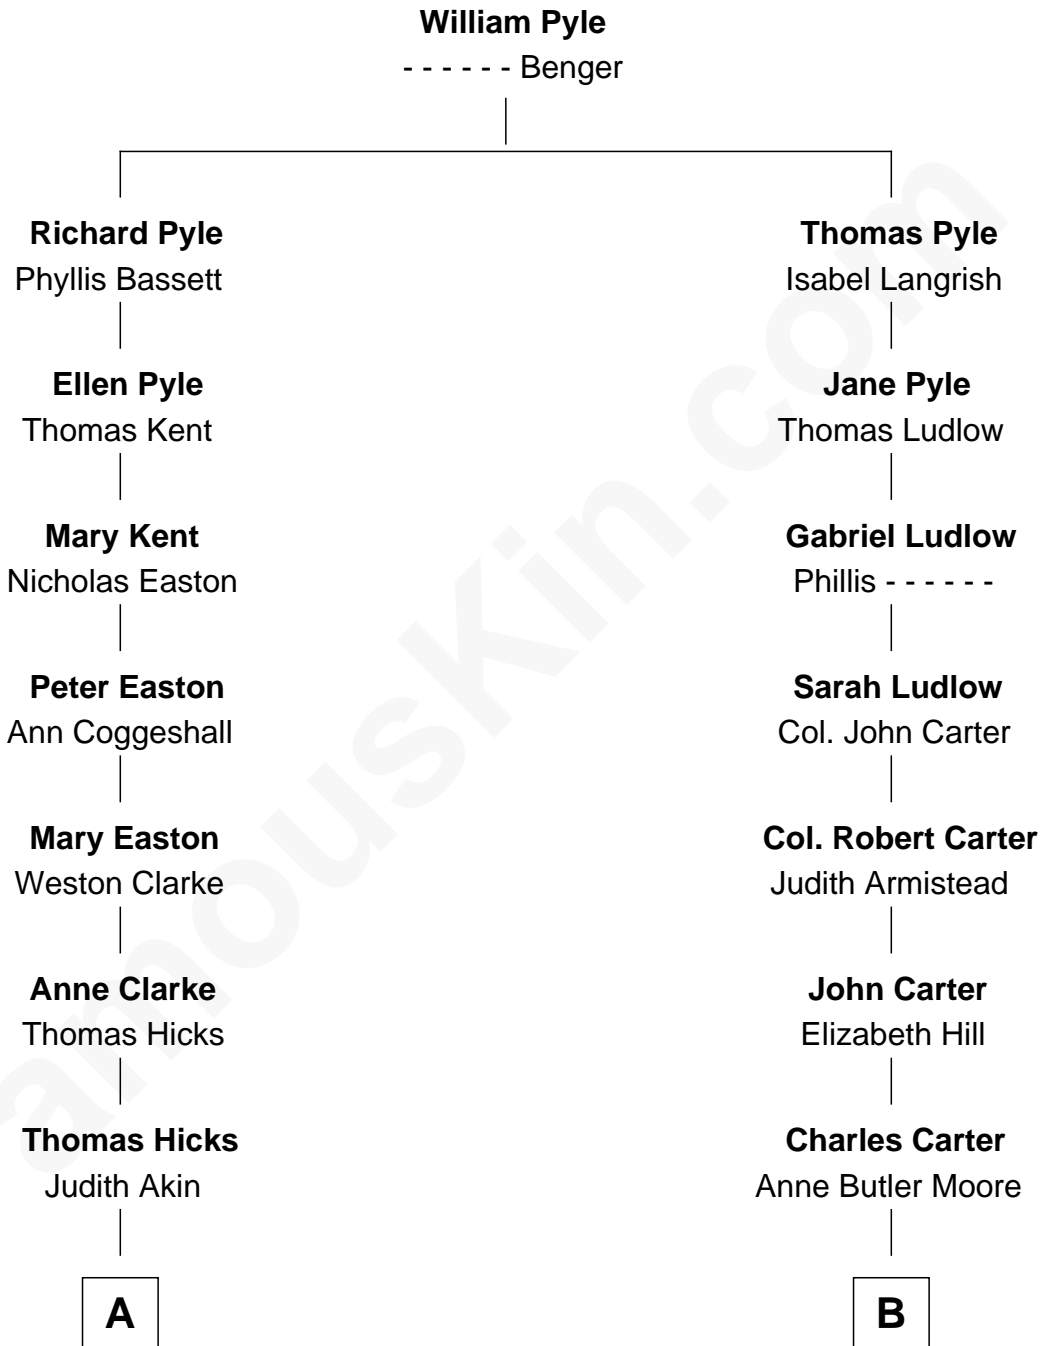

FamousKin.com

Relationship Chart of

Hetty Green

"The Witch of Wall Street"

8th cousin 2 times removed of

General Robert E. Lee

Confederate Army - U.S. Civil War

A

Sarah Hicks

Gideon Howland

Gideon Howland

Mehitable Howland

Abby Slocum Howland

Edward Mott Robinson

Hetty Green

"The Witch of Wall Street"