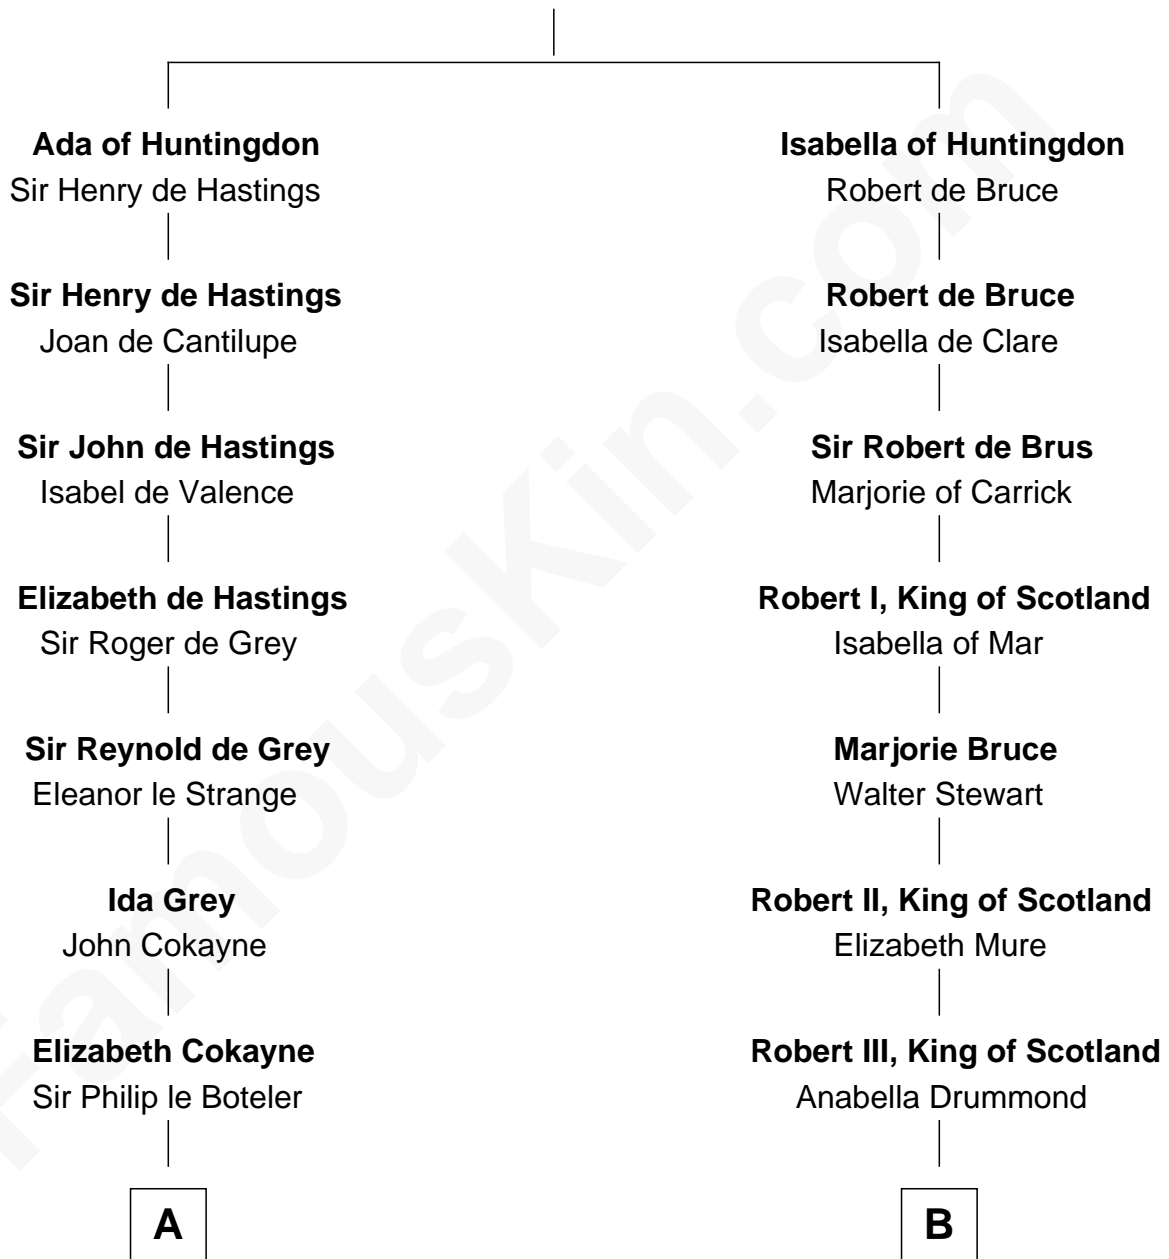

FamousKin.com

Relationship Chart of

Hetty Green

"The Witch of Wall Street"

20th cousin 1 time removed of

General Robert E. Lee

Confederate Army - U.S. Civil War

David of Huntingdon

Maud of Chester

C

Thomas Hicks

Judith Akin

Sarah Hicks

Gideon Howland

Gideon Howland

Mehitable Howland

Abby Slocum Howland

Edward Mott Robinson

Hetty Green

"The Witch of Wall Street"

D

Anne Catherine Spotswood

Col. Bernard Moore

Anne Butler Moore