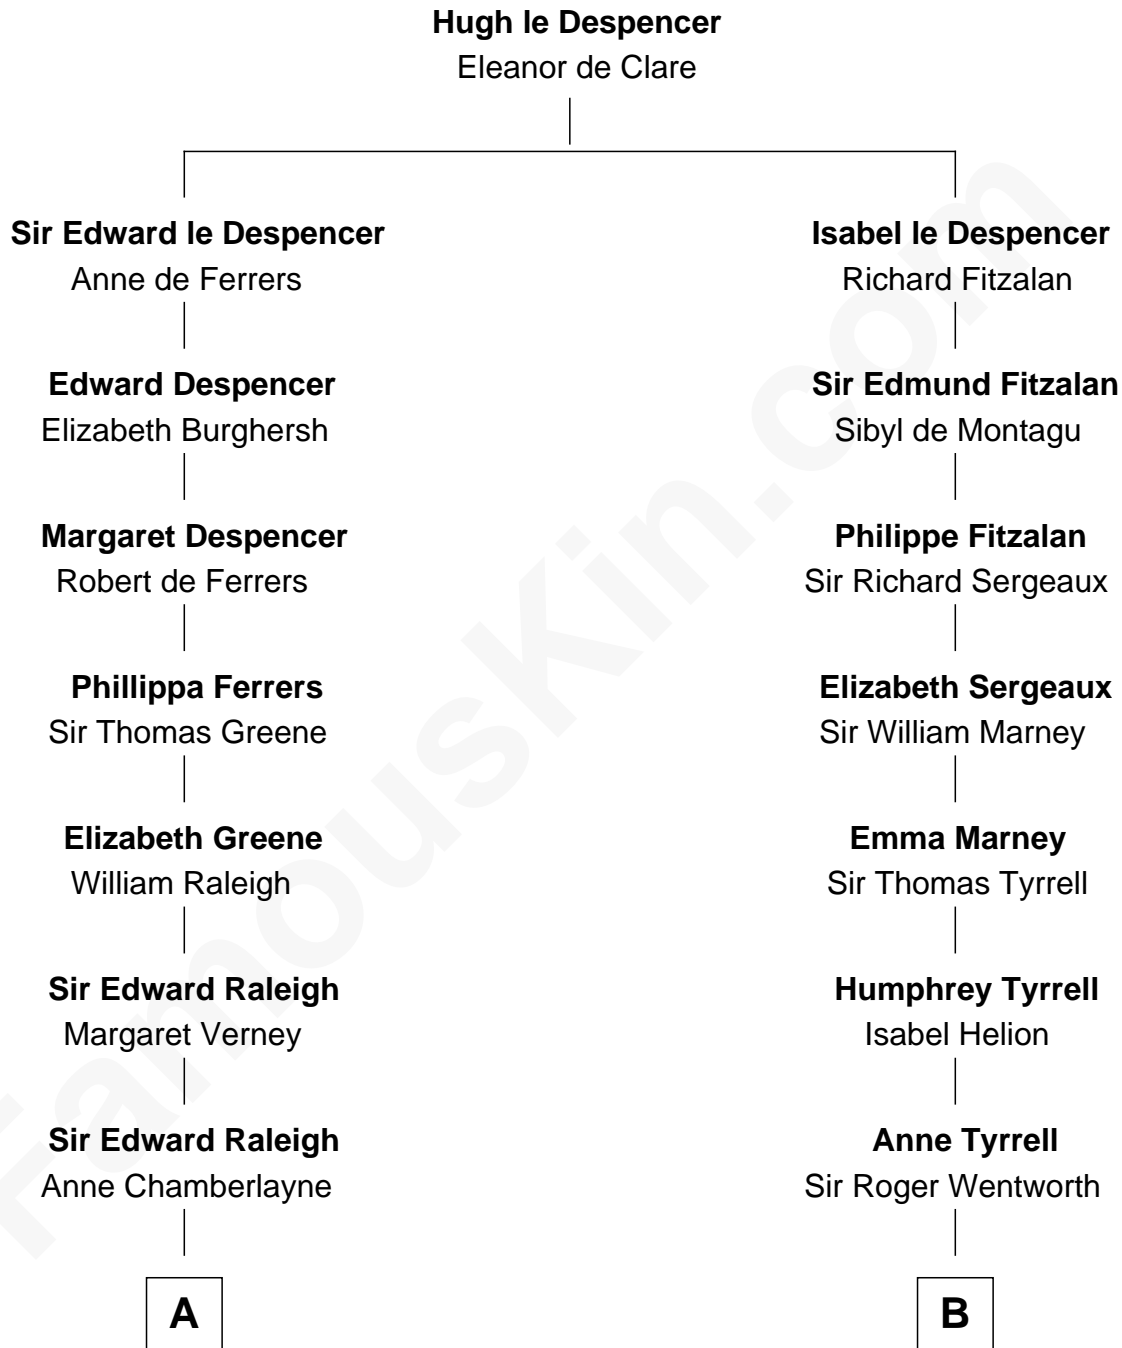

FamousKin.com

Relationship Chart of

Hetty Green

"The Witch of Wall Street"

17th cousin 1 time removed of

General Robert E. Lee

Confederate Army - U.S. Civil War

C

Abby Slocum Howland

Edward Mott Robinson

Hetty Green

"The Witch of Wall Street"

FamousKin.com