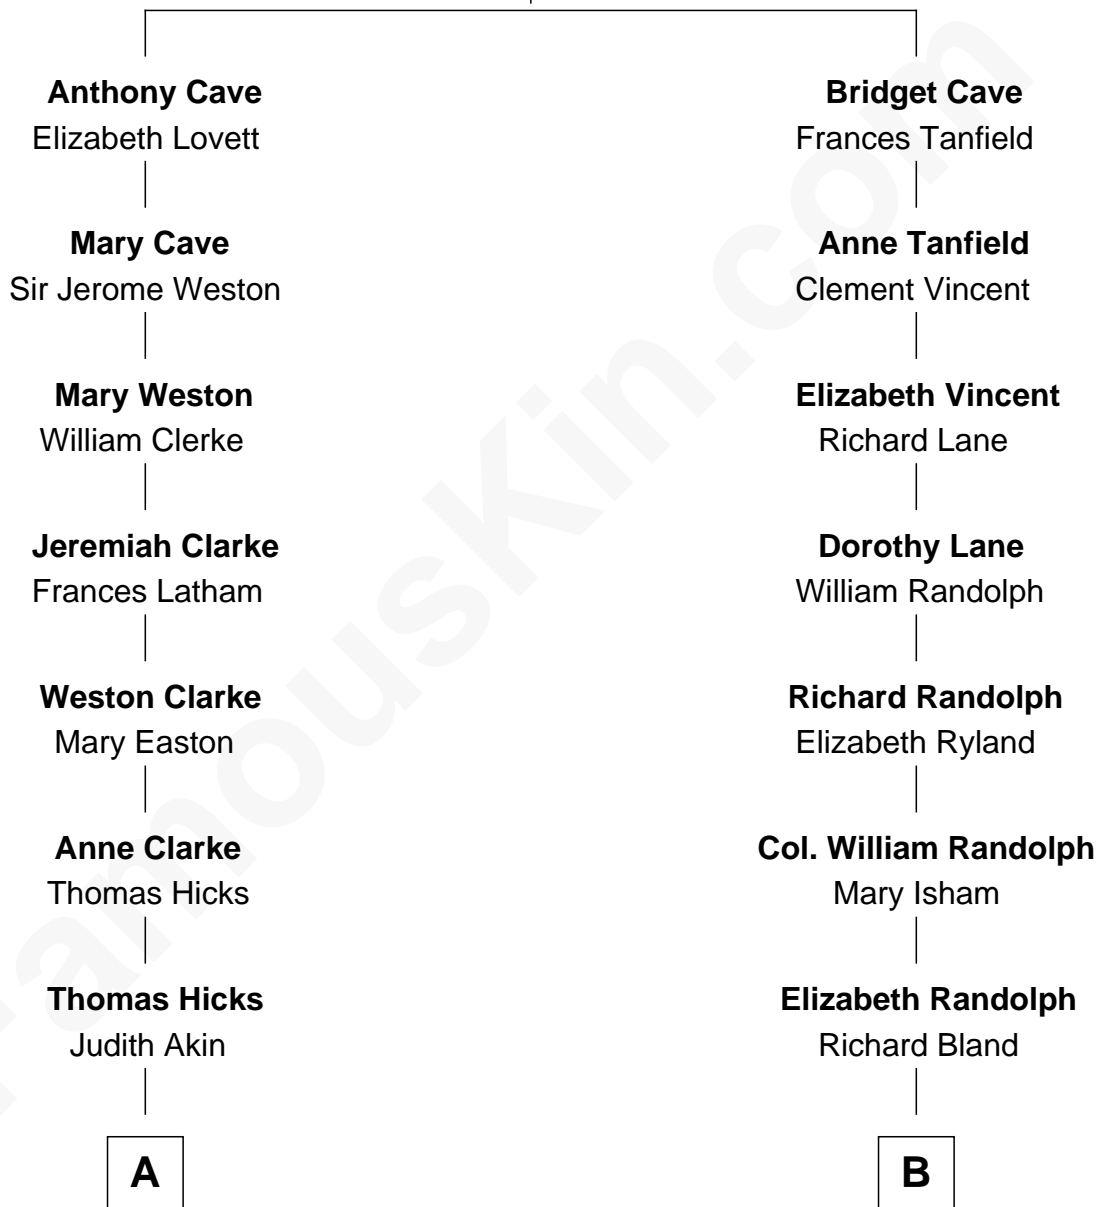

# FamousKin.com Relationship Chart of

**Hetty Green**

*"The Witch of Wall Street"*

10th cousin of

**General Robert E. Lee**

*Confederate Army - U.S. Civil War*

**Richard Cave**  
Margaret Saxby

**A**

**Sarah Hicks**  
Gideon Howland

**Gideon Howland**  
Mehitable Howland

**Abby Slocum Howland**  
Edward Mott Robinson

**Hetty Green**  
*"The Witch of Wall Street"*

**B**

**Mary Bland**  
Henry Lee

**Col. Henry Lee**  
Lucy Grymes