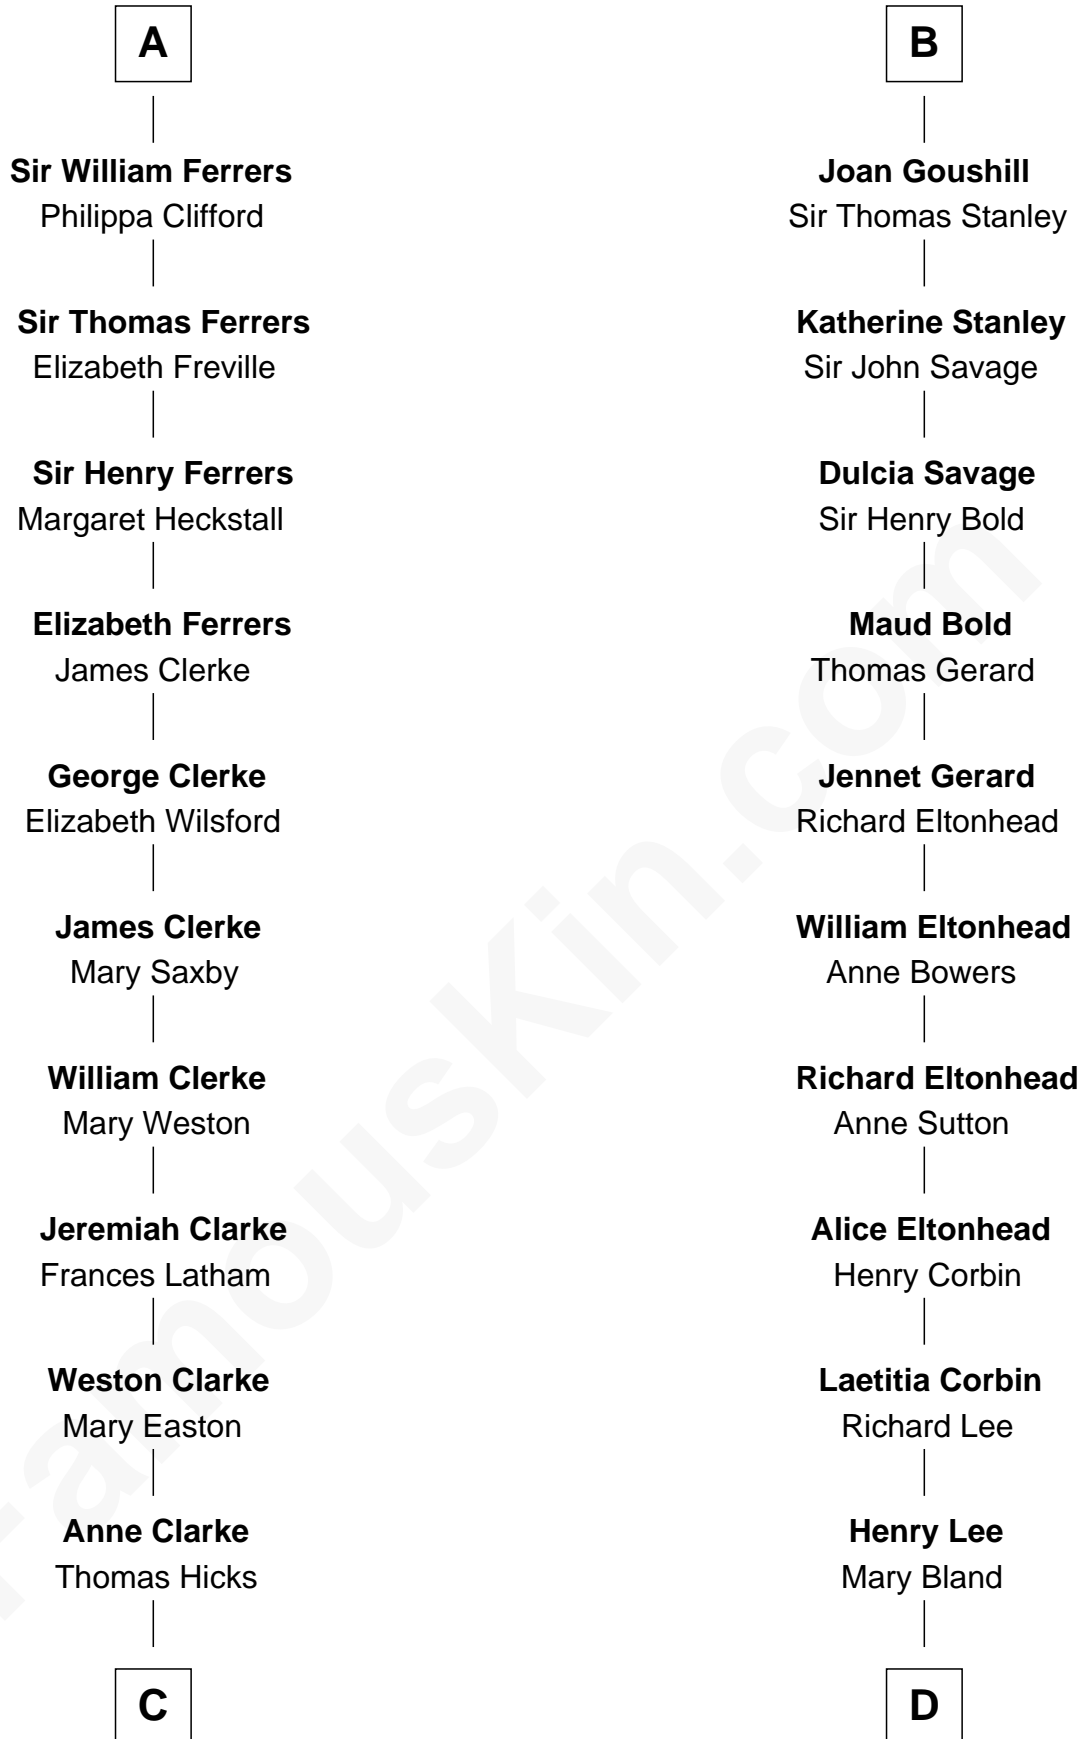

FamousKin.com

Relationship Chart of

Hetty Green

"The Witch of Wall Street"

19th cousin 2 times removed of

General Robert E. Lee

Confederate Army - U.S. Civil War

Reginald de Braiose

Edward Mott Robinson

Hetty Green

"The Witch of Wall Street"

D

Col. Henry Lee

Lucy Grymes

Maj. Gen. Henry Lee

Anne Hill Carter