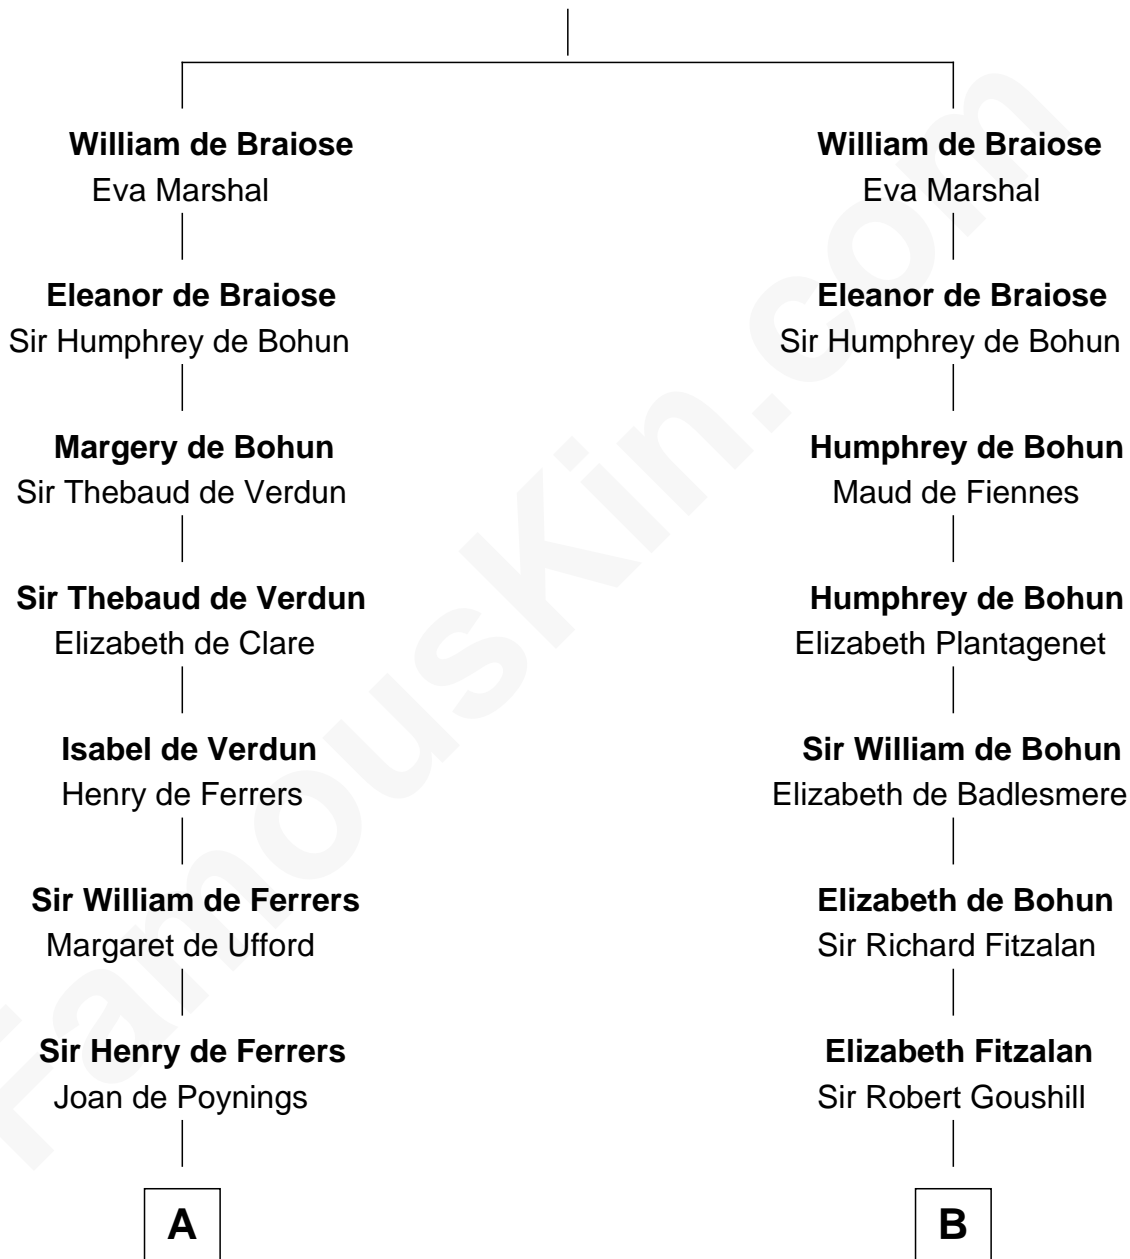

FamousKin.com

Relationship Chart of

Hetty Green

"The Witch of Wall Street"

19th cousin 2 times removed of

General Robert E. Lee

Confederate Army - U.S. Civil War

Reginald de Braiose

Edward Mott Robinson

Hetty Green

"The Witch of Wall Street"

D

Col. Henry Lee

Lucy Grymes

Maj. Gen. Henry Lee

Anne Hill Carter