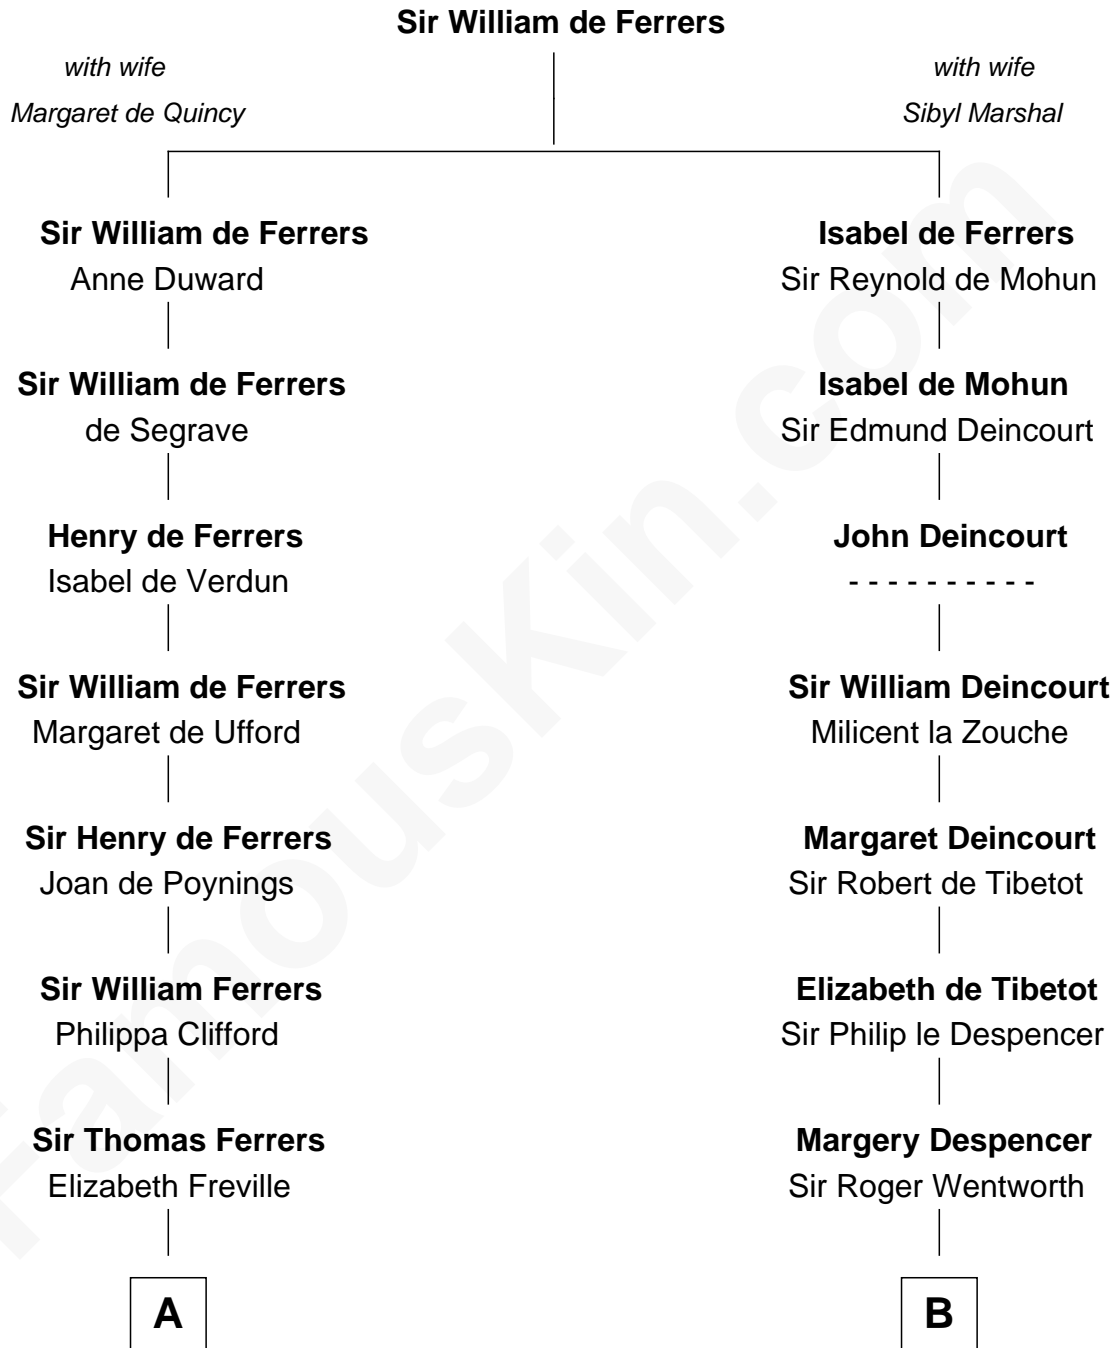

FamousKin.com

Relationship Chart of

Hetty Green

"The Witch of Wall Street"

19th cousin 1 time removed of

General Robert E. Lee

Confederate Army - U.S. Civil War

A

Sir Henry Ferrers
Margaret Heckstall

Elizabeth Ferrers
James Clerke

George Clerke
Elizabeth Wilsford

James Clerke
Mary Saxby

William Clerke
Mary Weston

Jeremiah Clarke
Frances Latham

Weston Clarke
Mary Easton