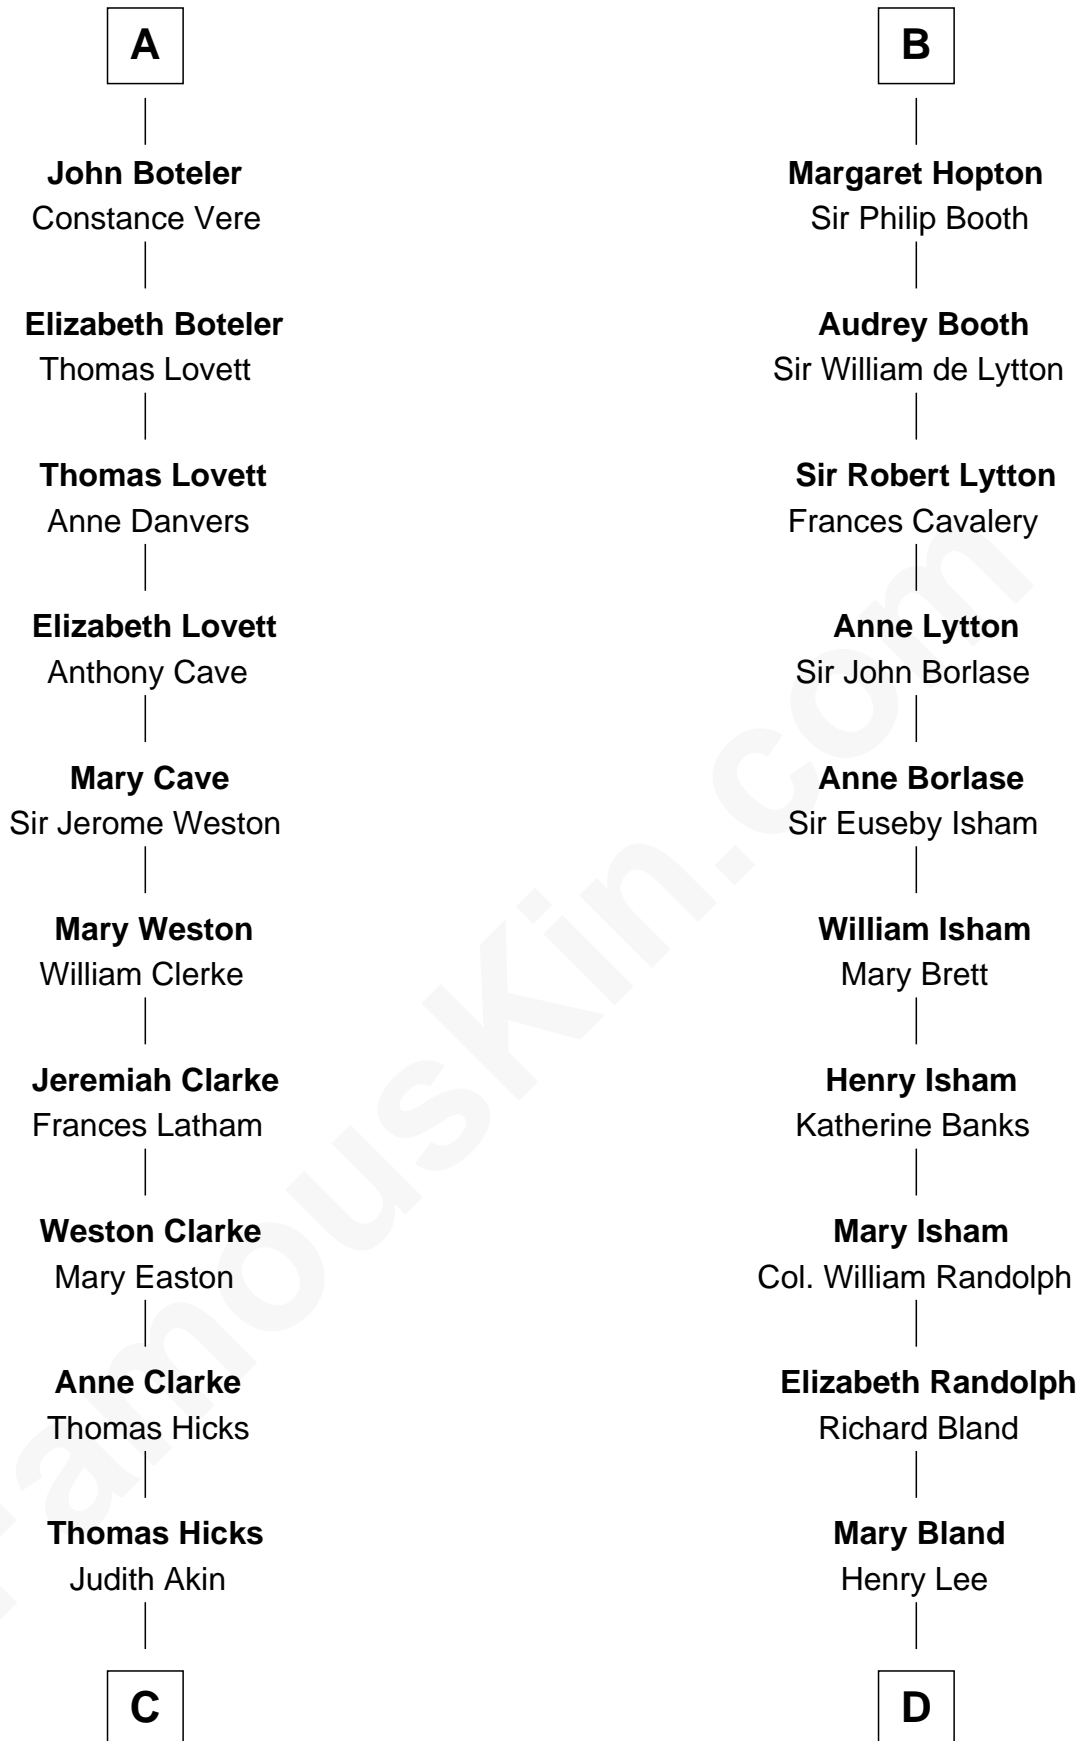

FamousKin.com

Relationship Chart of

Hetty Green

"The Witch of Wall Street"

19th cousin 1 time removed of

General Robert E. Lee

Confederate Army - U.S. Civil War

Sir William de Cantilupe

Eve de Braiose

Joan de Cantilupe
Sir Henry de Hastings

Sir John de Hastings
Isabel de Valence

Elizabeth de Hastings
Sir Roger de Grey

Sir Reynold de Grey
Eleanor le Strange

Ida Grey
John Cokayne

Elizabeth Cokayne
Sir Philip le Boteler

Philip Boteler
Isabel Willoughby

A

Milicent de Cantilupe
Eudo la Zouche

Sir William la Zouche
Maud Lovel

Milicent la Zouche
Sir William Deincourt

Margaret Deincourt
Sir Robert de Tibetot

Elizabeth de Tibetot
Sir Philip le Despencer

Margery Despencer
Sir Roger Wentworth

Margaret Wentworth
Sir William Hopton

B

C

Sarah Hicks
Gideon Howland

Gideon Howland
Mehitable Howland

Abby Slocum Howland
Edward Mott Robinson

Hetty Green
"The Witch of Wall Street"