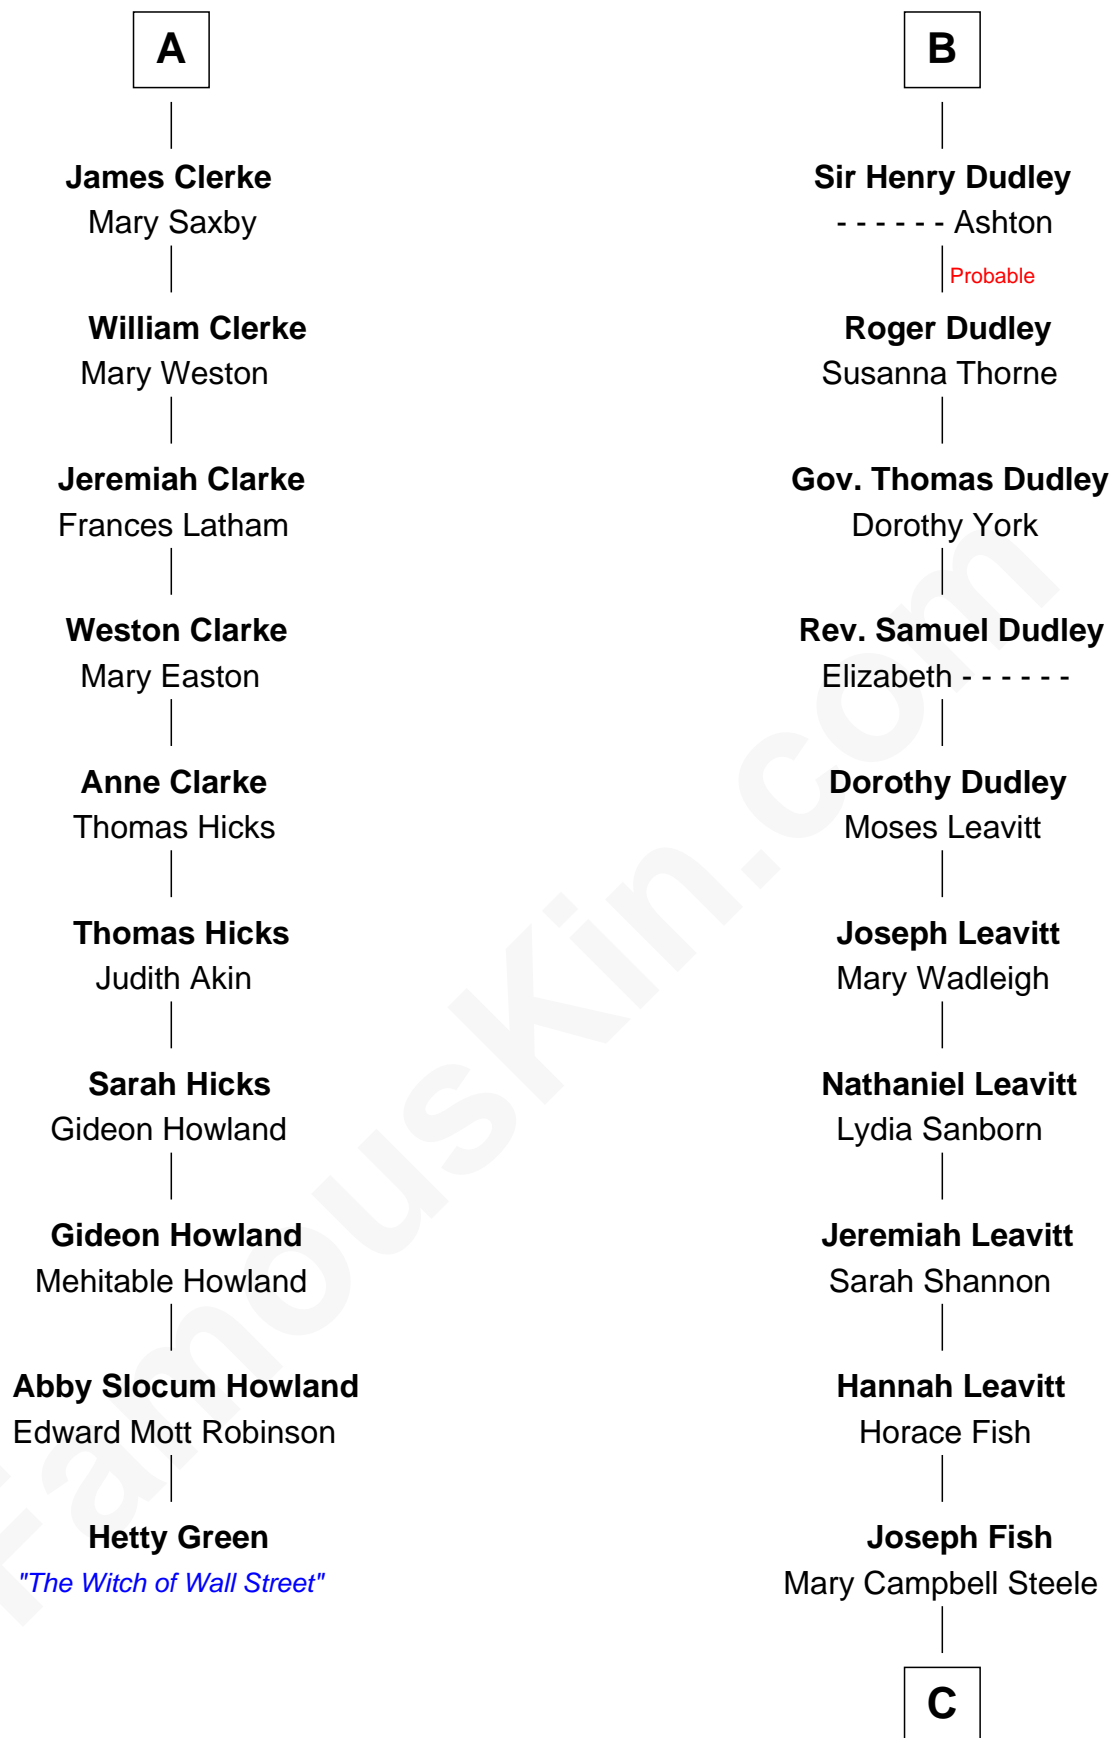

FamousKin.com Relationship Chart of

Hetty Green

"The Witch of Wall Street"

16th cousin 5 times removed of

Keri Russell

TV and Movie Actress

Sir William de Ros
Margery de Badlesmere

C

John Lazelle Fish

Melvina Cheney

Karl Joseph Fish

Mary Emma McNeil

Emma Inez Fish

Kermit Sylvester Stephens

Stephanie Stephens

David Harold Russell