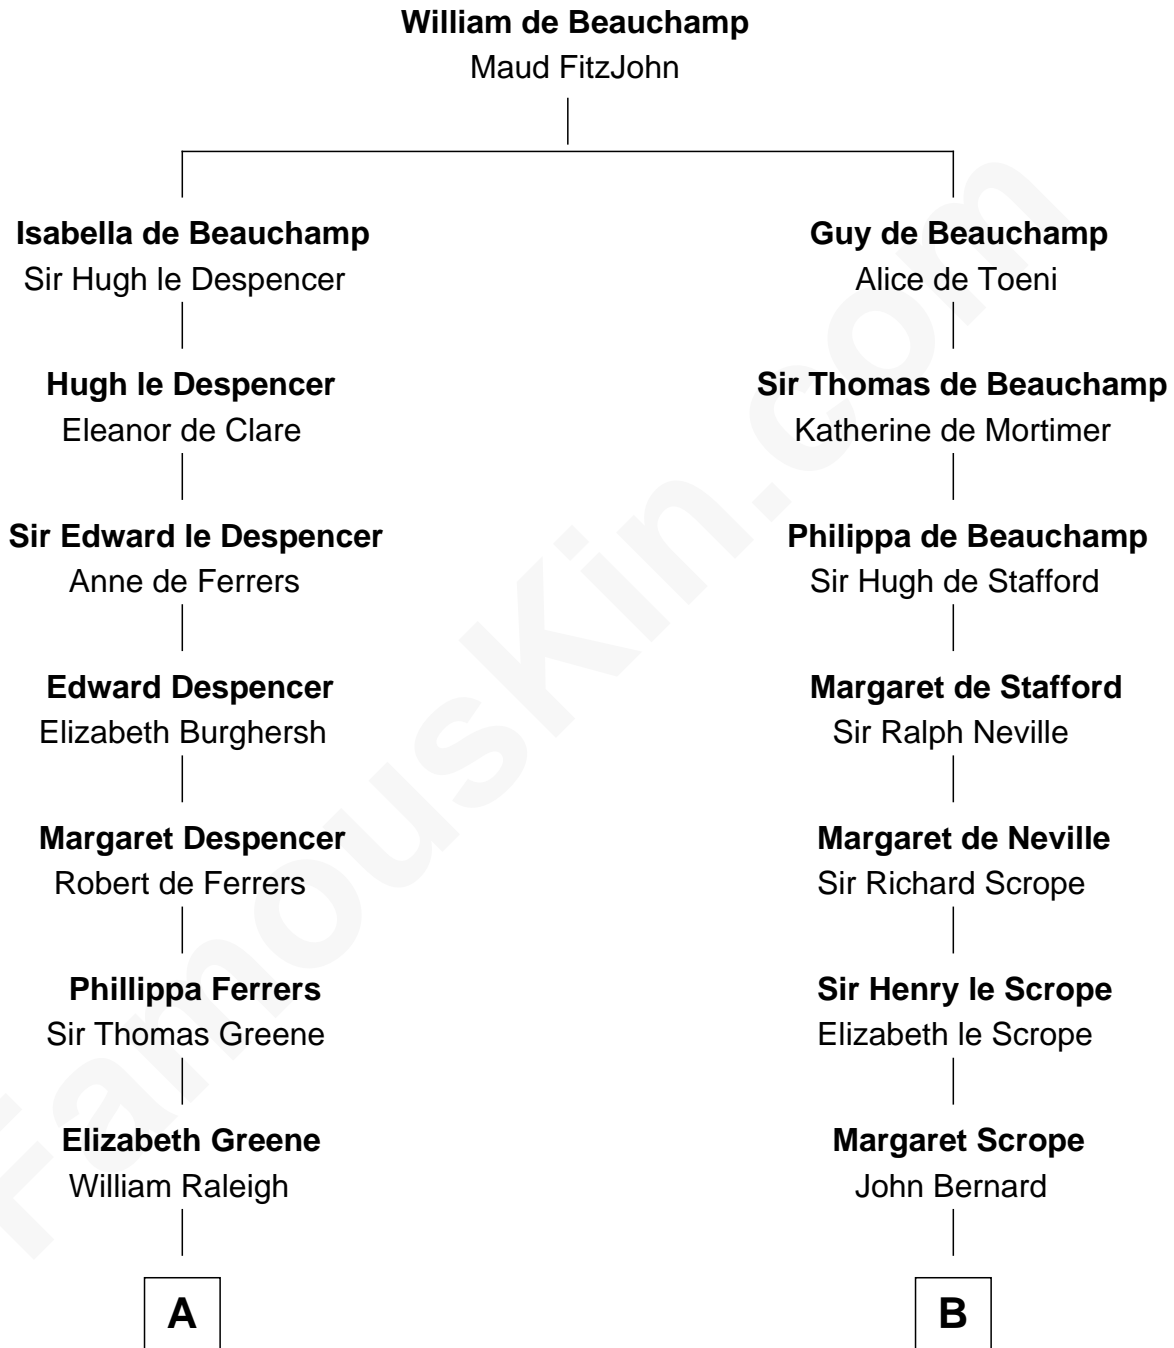

FamousKin.com

Relationship Chart of

Hetty Green

"The Witch of Wall Street"

16th cousin 4 times removed of

William Henry Harrison

9th U.S. President