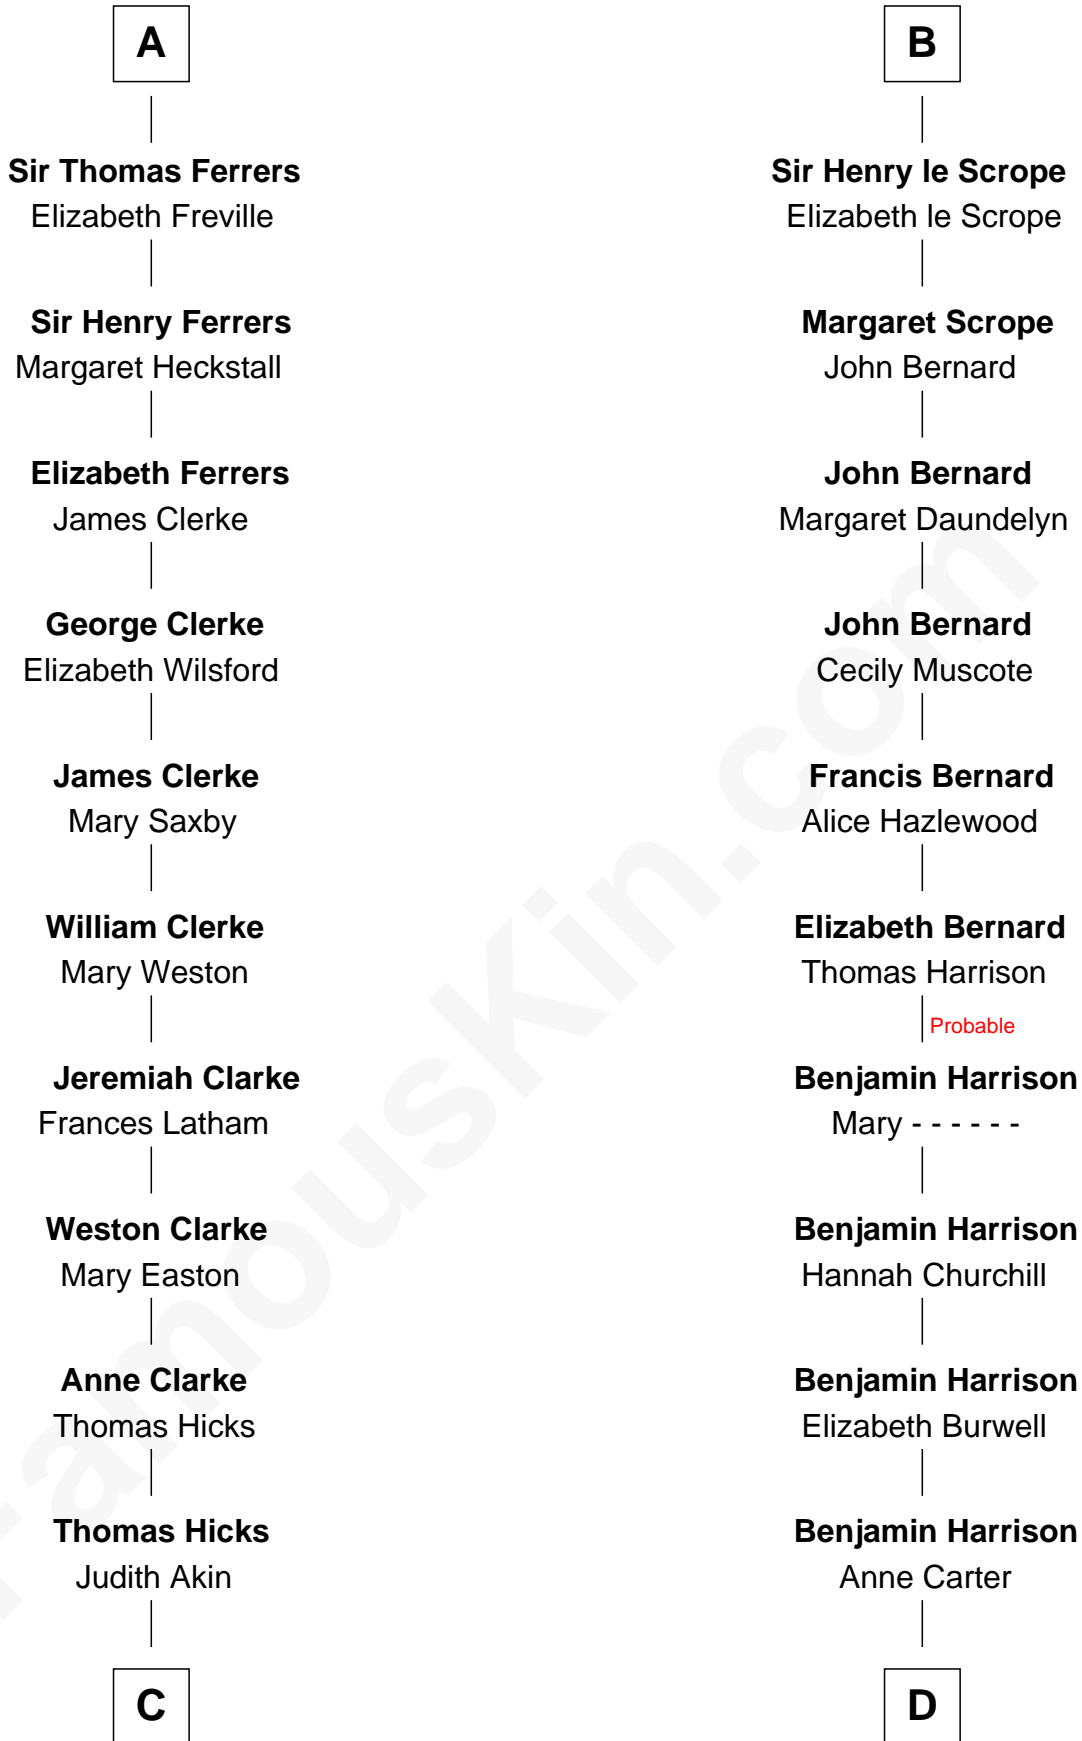

FamousKin.com

Relationship Chart of

Hetty Green

"The Witch of Wall Street"

18th cousin 2 times removed of

William Henry Harrison

9th U.S. President

C

Sarah Hicks
Gideon Howland

Gideon Howland
Mehitable Howland

Abby Slocum Howland
Edward Mott Robinson

Hetty Green
"The Witch of Wall Street"

D

Benjamin Harrison
Elizabeth Bassett

William Henry Harrison
9th U.S. President