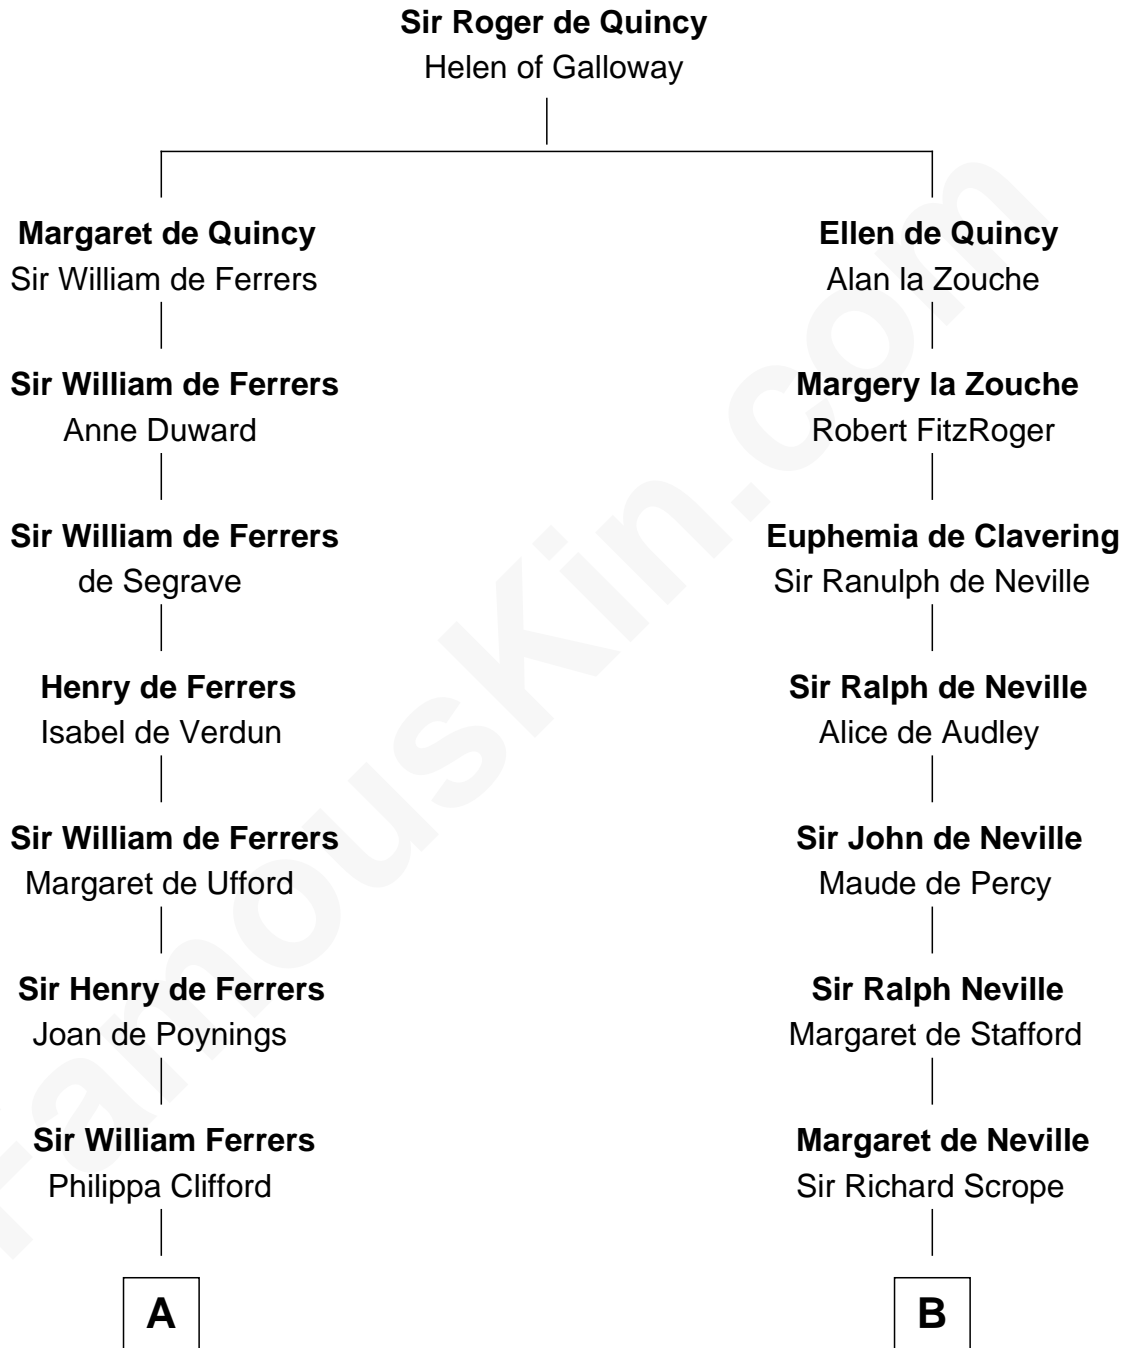

FamousKin.com

Relationship Chart of

Hetty Green

"The Witch of Wall Street"

18th cousin 2 times removed of

William Henry Harrison

9th U.S. President

C

Sarah Hicks
Gideon Howland

Gideon Howland
Mehitable Howland

Abby Slocum Howland
Edward Mott Robinson

Hetty Green
"The Witch of Wall Street"

D

Benjamin Harrison
Elizabeth Bassett

William Henry Harrison
9th U.S. President