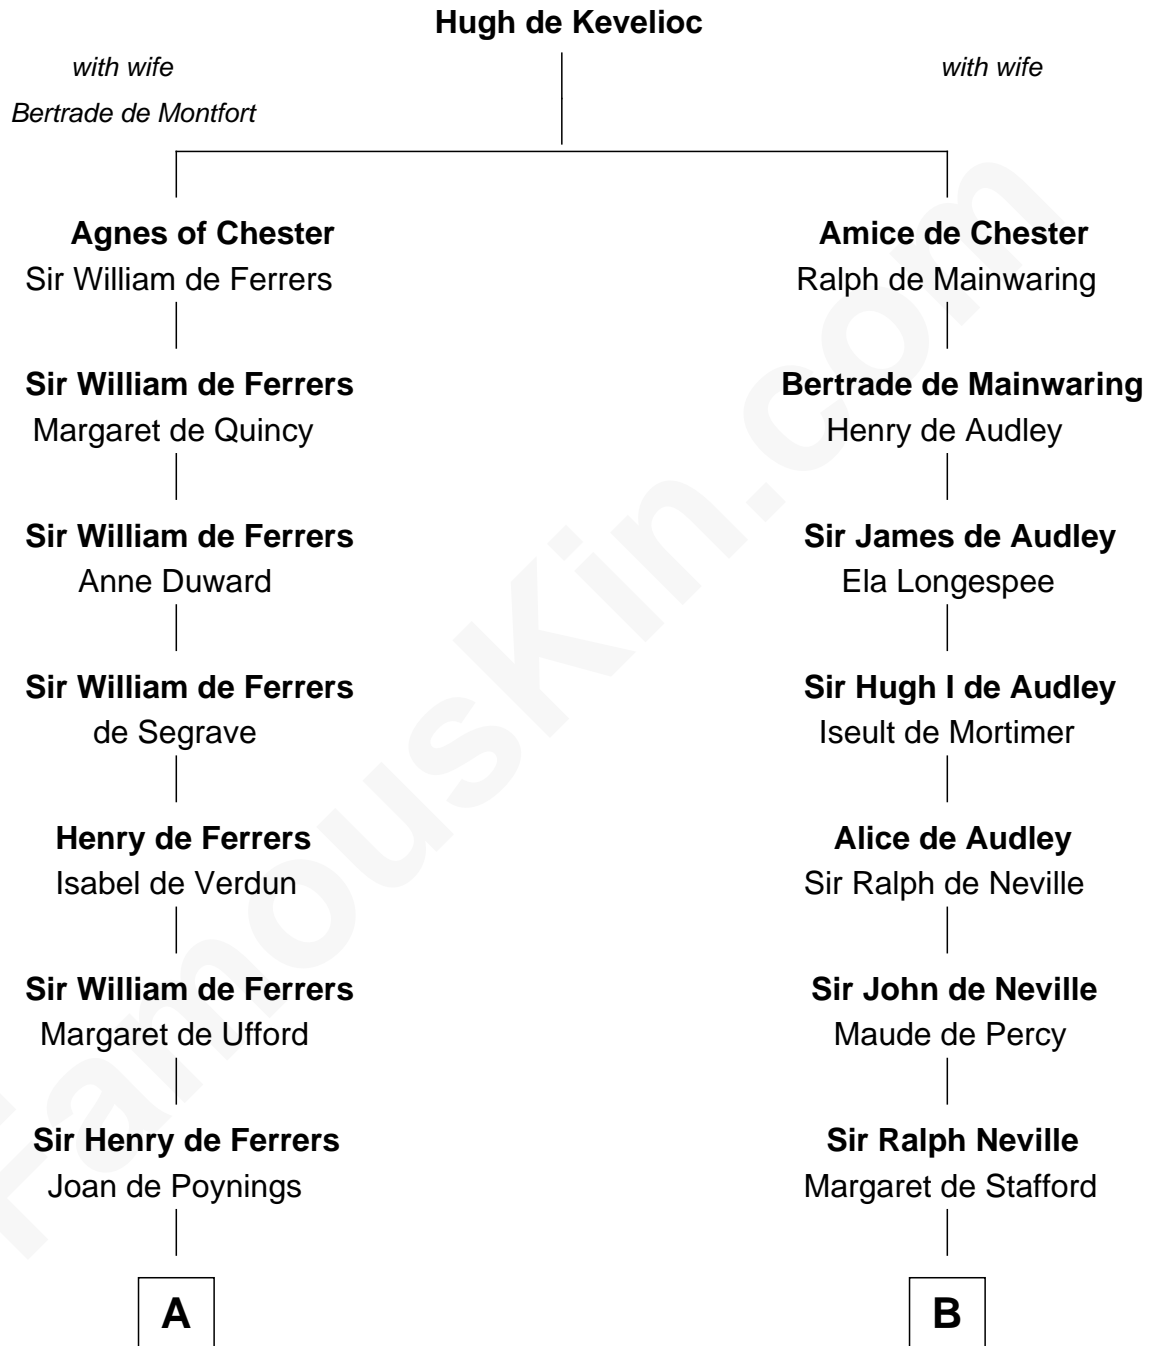

# FamousKin.com Relationship Chart of

**Hetty Green**

*"The Witch of Wall Street"*

21st cousin of

**Benjamin Harrison**

*23rd U.S. President*

**C**

**Thomas Hicks**

Judith Akin

**Sarah Hicks**

Gideon Howland

**Gideon Howland**

Mehitable Howland

**Abby Slocum Howland**

Edward Mott Robinson

**Hetty Green**

*"The Witch of Wall Street"*

**D**

**Benjamin Harrison**

Anne Carter

**Benjamin Harrison**

Elizabeth Bassett

**Gen. William Henry Harrison**

Anna Tuthill Symmes