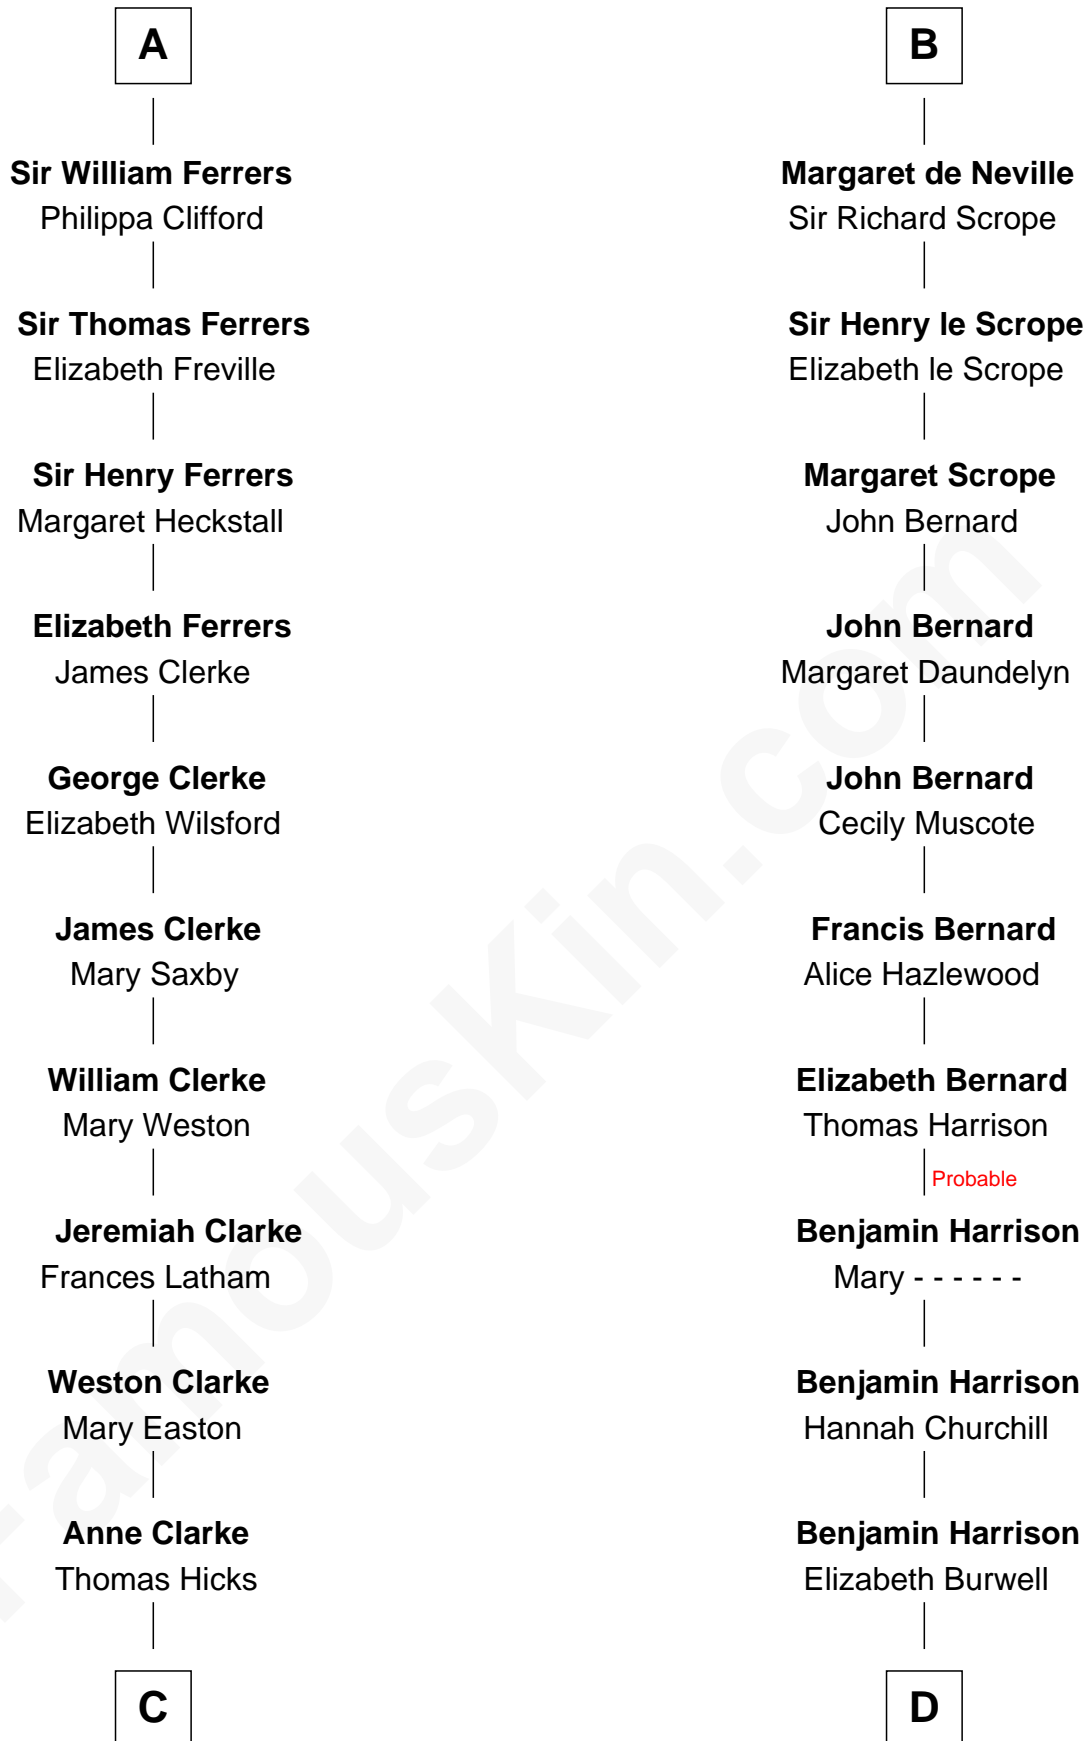

# FamousKin.com Relationship Chart of

**Hetty Green**

*"The Witch of Wall Street"*

21st cousin of

**Benjamin Harrison**

*23rd U.S. President*

**C**

**Thomas Hicks**

Judith Akin

**Sarah Hicks**

Gideon Howland

**Gideon Howland**

Mehitable Howland

**Abby Slocum Howland**

Edward Mott Robinson

**Hetty Green**

*"The Witch of Wall Street"*

**D**

**Benjamin Harrison**

Anne Carter

**Benjamin Harrison**

Elizabeth Bassett

**Gen. William Henry Harrison**

Anna Tuthill Symmes