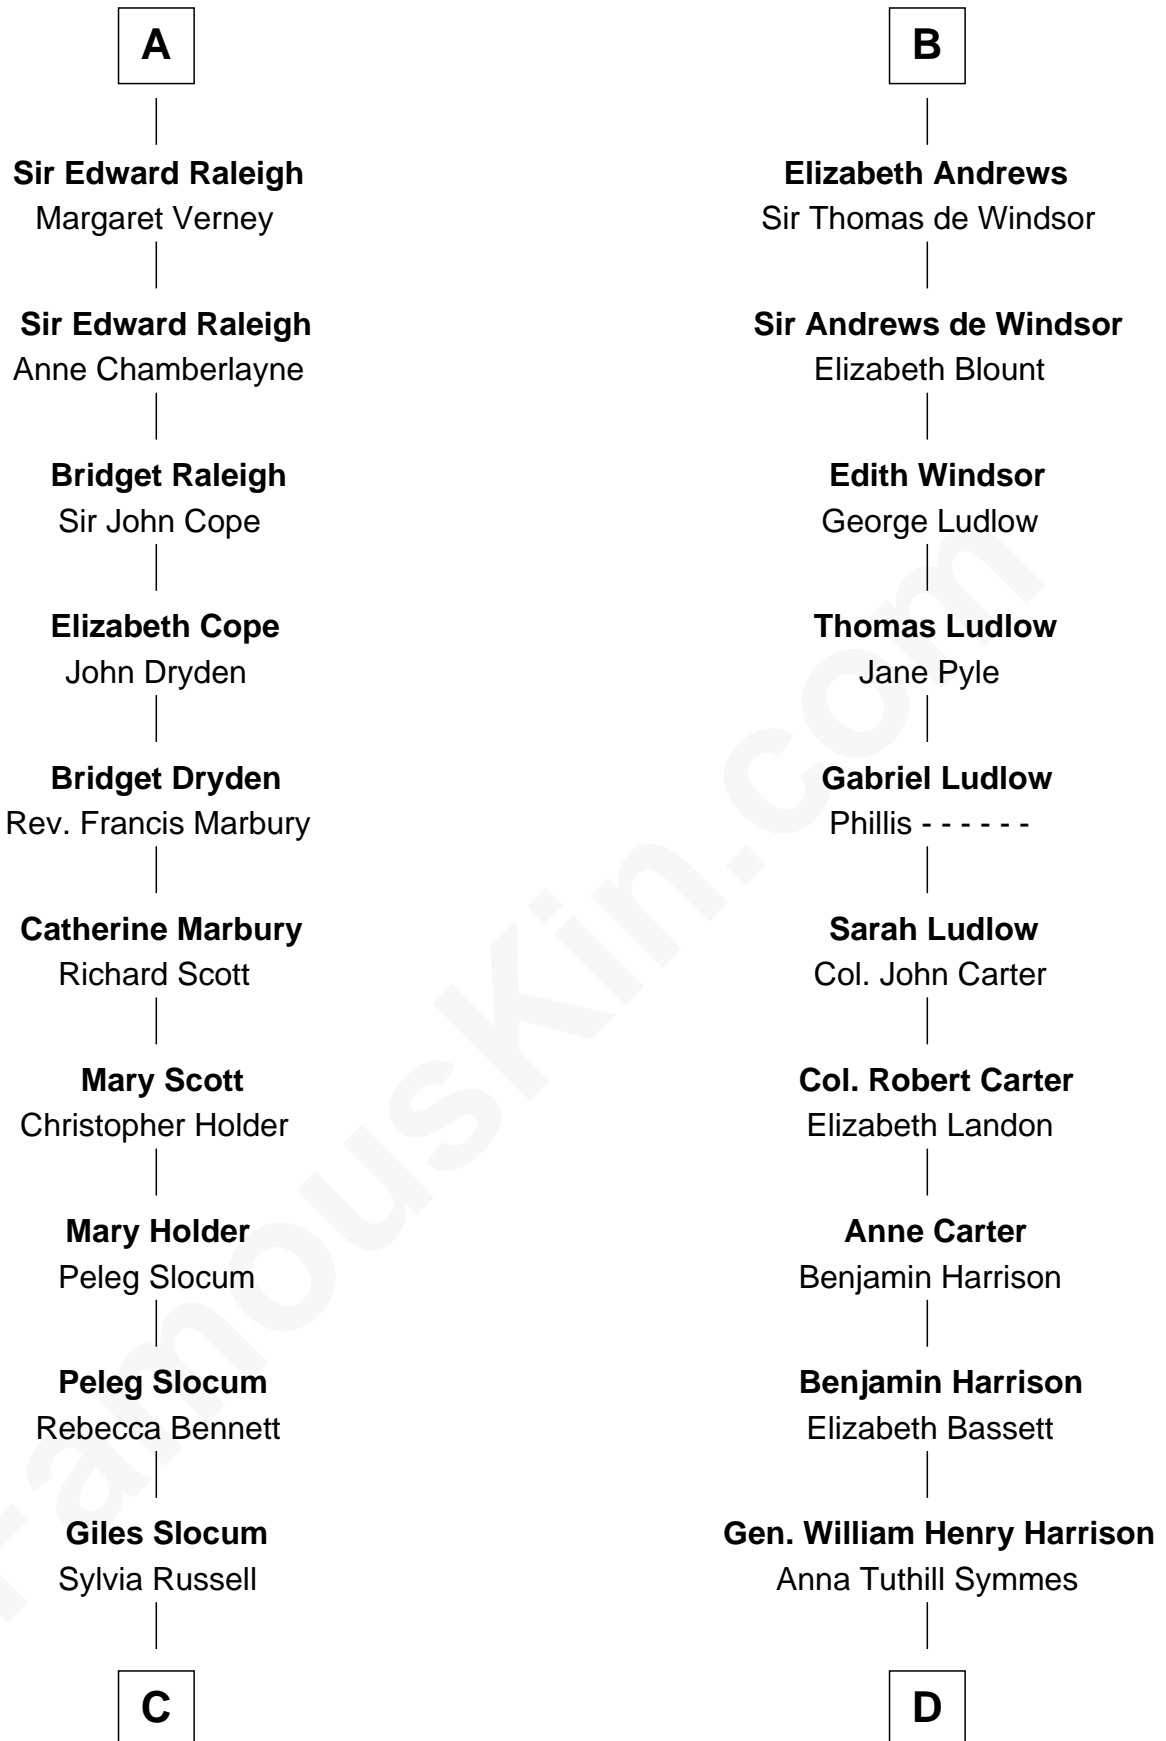

FamousKin.com

Relationship Chart of

Hetty Green

"The Witch of Wall Street"

18th cousin 2 times removed of

Benjamin Harrison
23rd U.S. President

Sir Hugh le Despencer
Aveline Basset

Sir Hugh le Despencer
Isabella de Beauchamp

Hugh le Despencer
Eleanor de Clare

Sir Edward le Despencer
Anne de Ferrers

Edward Despencer
Elizabeth Burghersh

Margaret Despencer
Robert de Ferrers

Phillippa Ferrers
Sir Thomas Greene

Elizabeth Greene
William Raleigh

A

Eleanor le Despencer
Sir Hugh de Courtenay

Sir Hugh de Courtenay
Agnes de St. John

Sir Hugh de Courtenay
Margaret de Bohun

Elizabeth de Courtenay
Sir Andrew Luttrell

Sir Hugh Luttrell
Catherine de Beaumont

Elizabeth Luttrell
John Stratton

Elizabeth Stratton
John Andrews

B

FamousKin.com