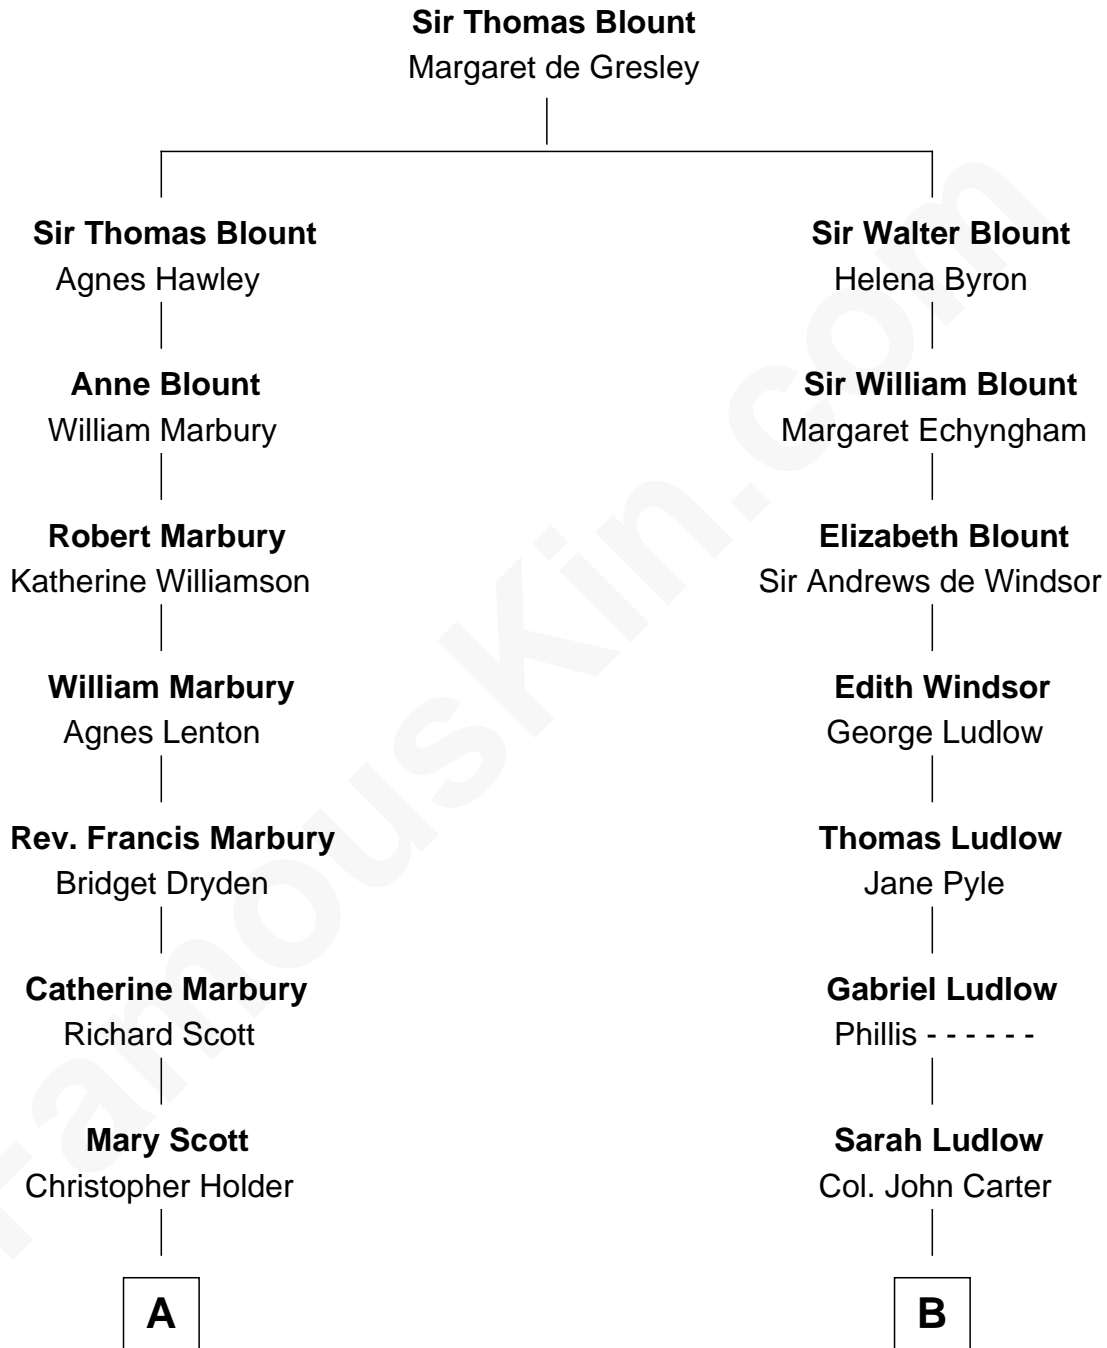

FamousKin.com

Relationship Chart of

Hetty Green

"The Witch of Wall Street"

9th cousin 4 times removed of

Benjamin Harrison V

Signer of the Declaration of Independence

A

Mary Holder
Peleg Slocum

Peleg Slocum
Rebecca Bennett

Giles Slocum
Sylvia Russell

Abigail Slocum
Isaac Howland

Mehitable Howland
Gideon Howland

Abby Slocum Howland
Edward Mott Robinson

Hetty Green
"The Witch of Wall Street"