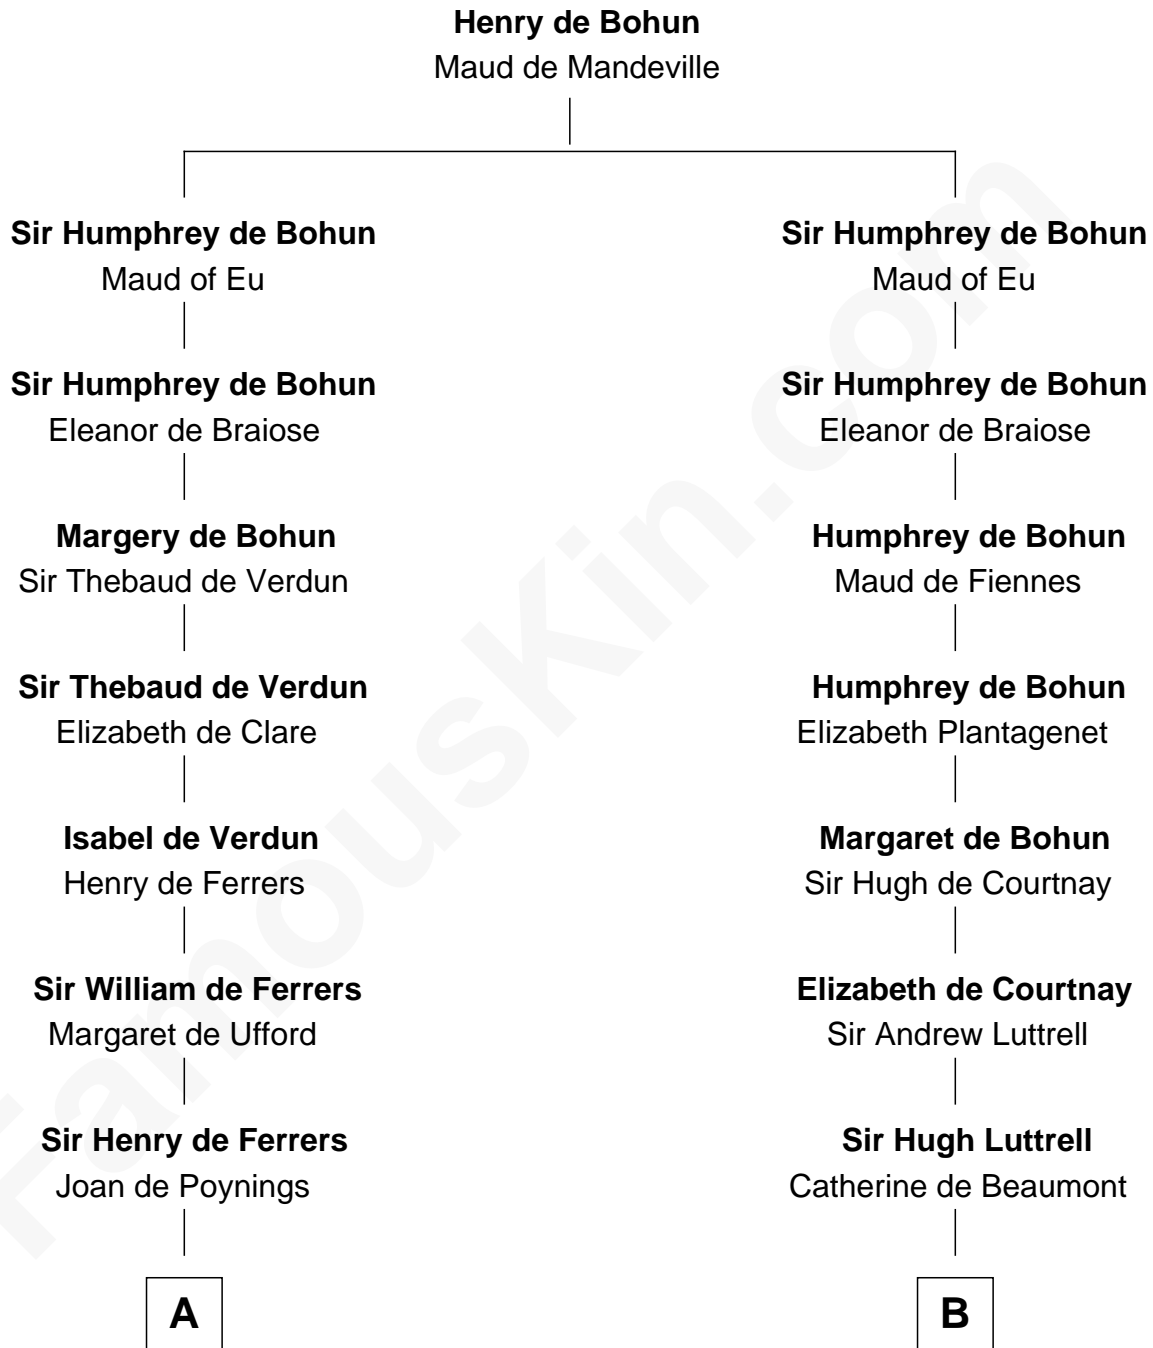

FamousKin.com

Relationship Chart of

Hetty Green

"The Witch of Wall Street"

17th cousin 4 times removed of

Benjamin Harrison V

Signer of the Declaration of Independence

C

—
Thomas Hicks

Judith Akin

—
Sarah Hicks

Gideon Howland

—
Gideon Howland

Mehitable Howland

—
Abby Slocum Howland

Edward Mott Robinson

—
Hetty Green

"The Witch of Wall Street"

FamousKin.com