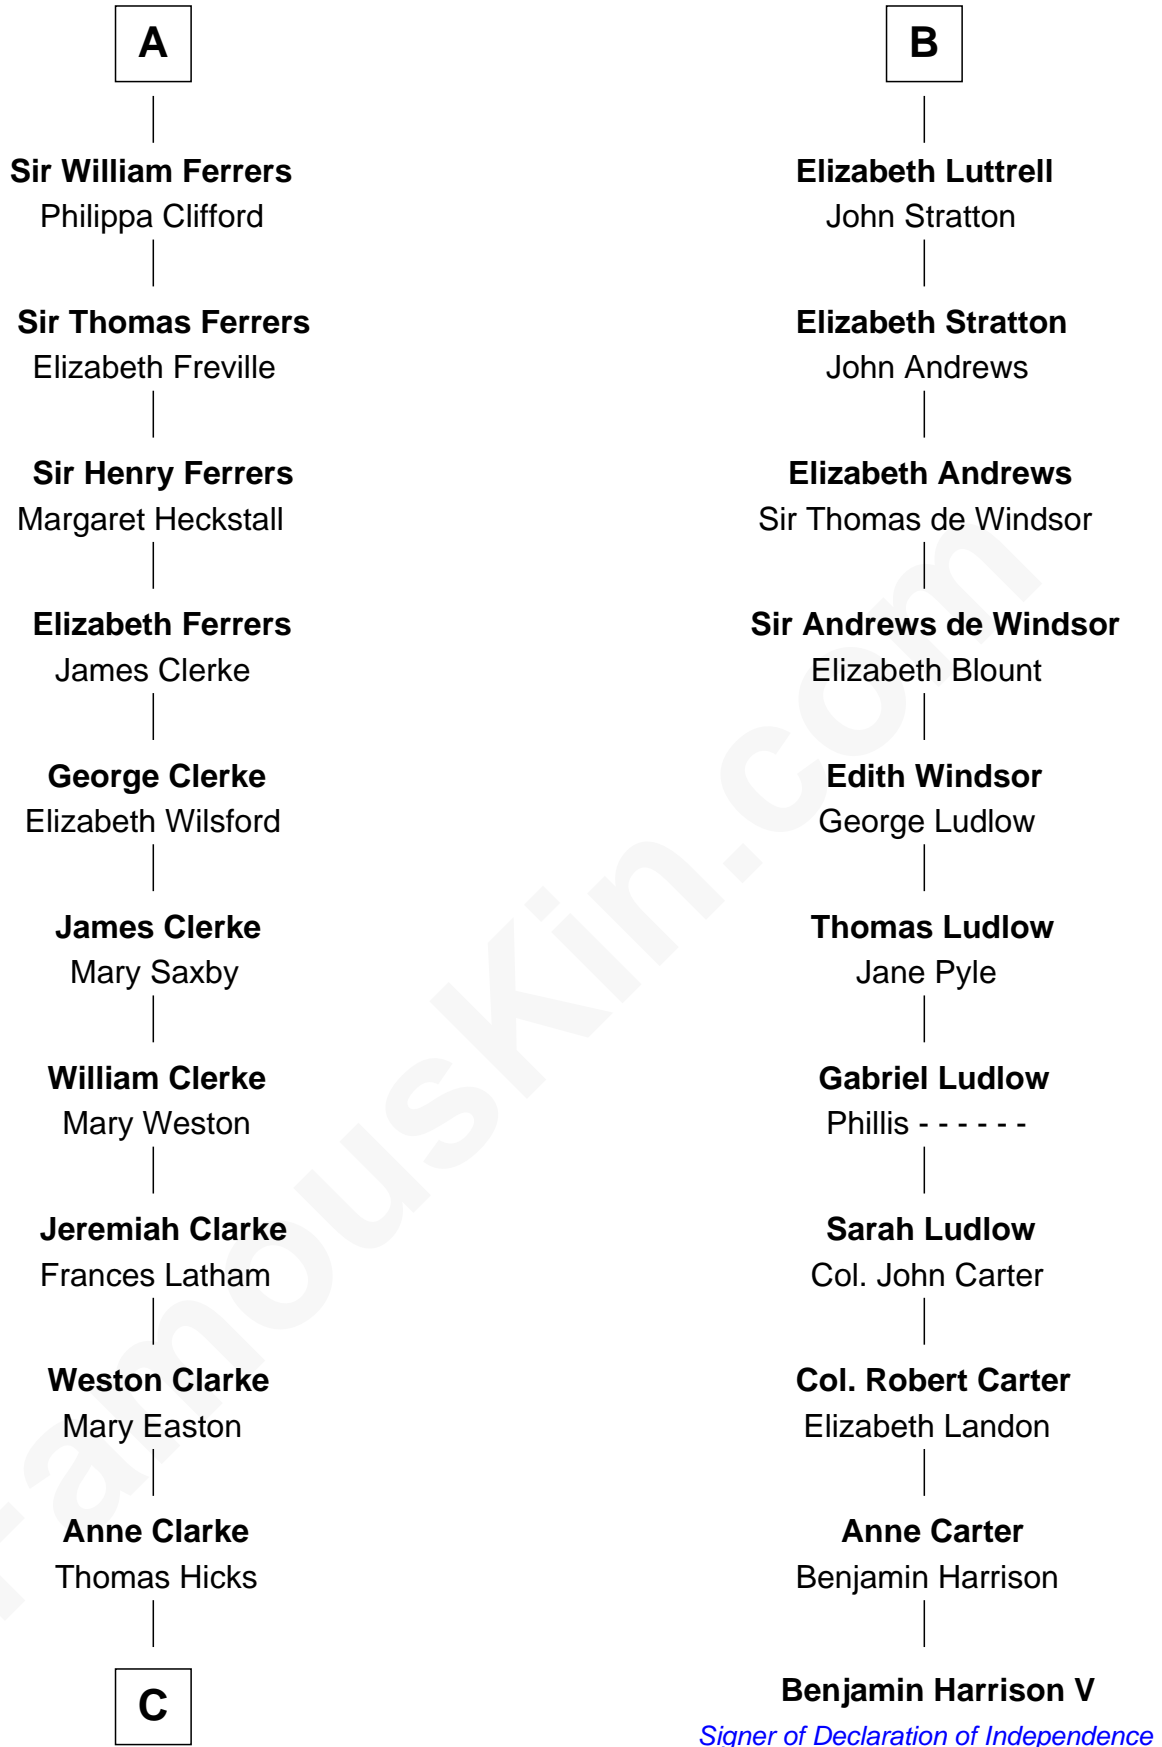

FamousKin.com

Relationship Chart of

Hetty Green

"The Witch of Wall Street"

17th cousin 4 times removed of

Benjamin Harrison V

Signer of the Declaration of Independence

C

—
Thomas Hicks

Judith Akin

—
Sarah Hicks

Gideon Howland

—
Gideon Howland

Mehitable Howland

—
Abby Slocum Howland

Edward Mott Robinson

—
Hetty Green

"The Witch of Wall Street"

FamousKin.com