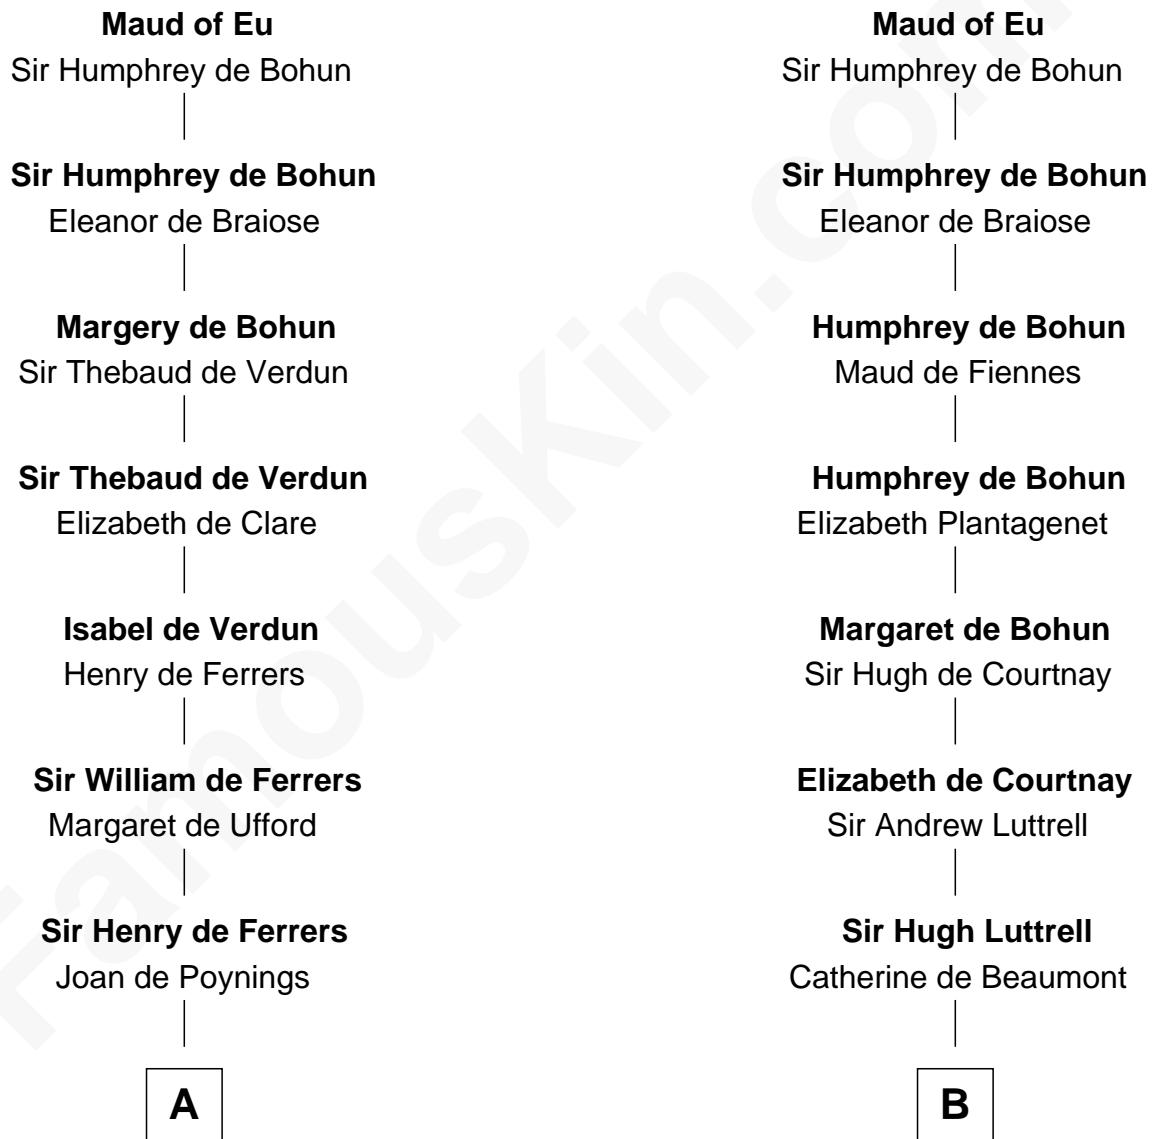

Raoul de Lusgnan

Alice de Eu