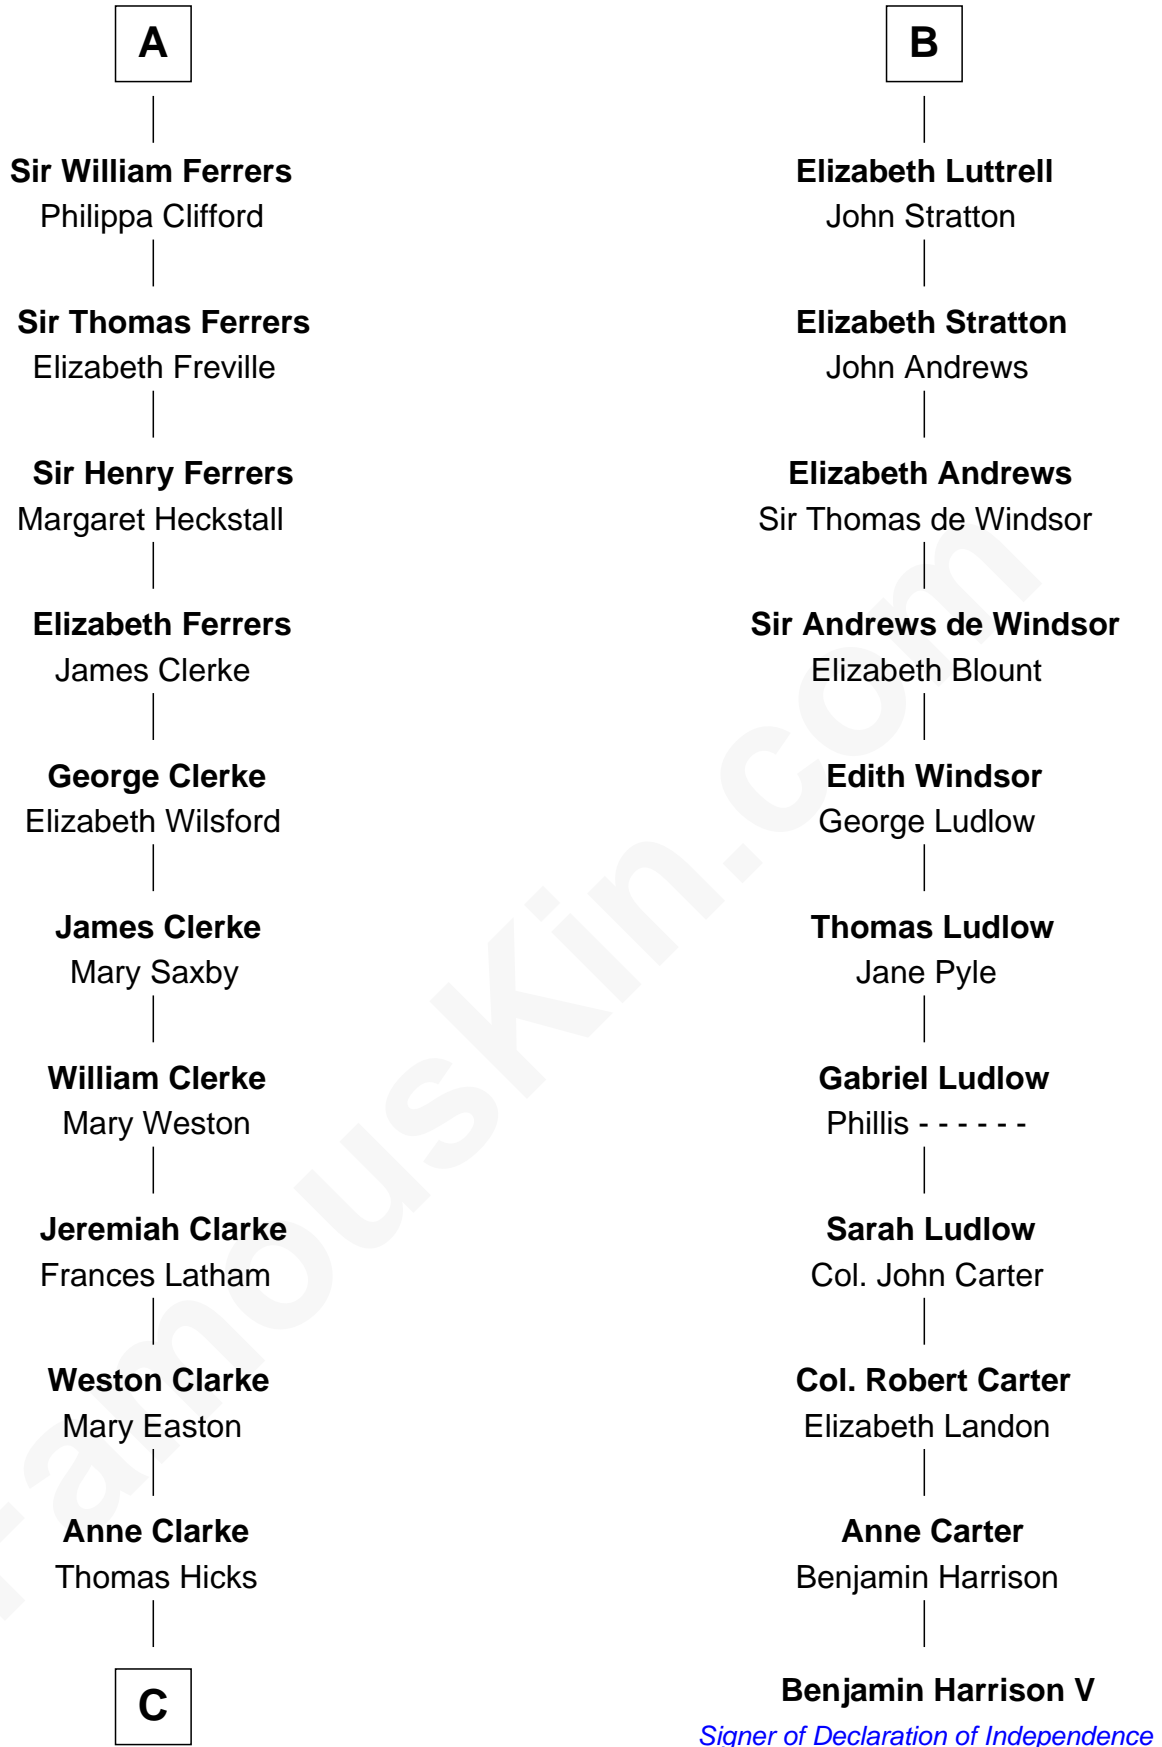

## Relationship Chart of

### Hetty Green

*"The Witch of Wall Street"*

17th cousin 4 times removed of

### Benjamin Harrison V

*Signer of the Declaration of Independence*

**Raoul de Lusgnan**

Alice de Eu

**C**

—  
**Thomas Hicks**

Judith Akin

—  
**Sarah Hicks**

Gideon Howland

—  
**Gideon Howland**

Mehitable Howland

—  
**Abby Slocum Howland**

Edward Mott Robinson

—  
**Hetty Green**

*"The Witch of Wall Street"*