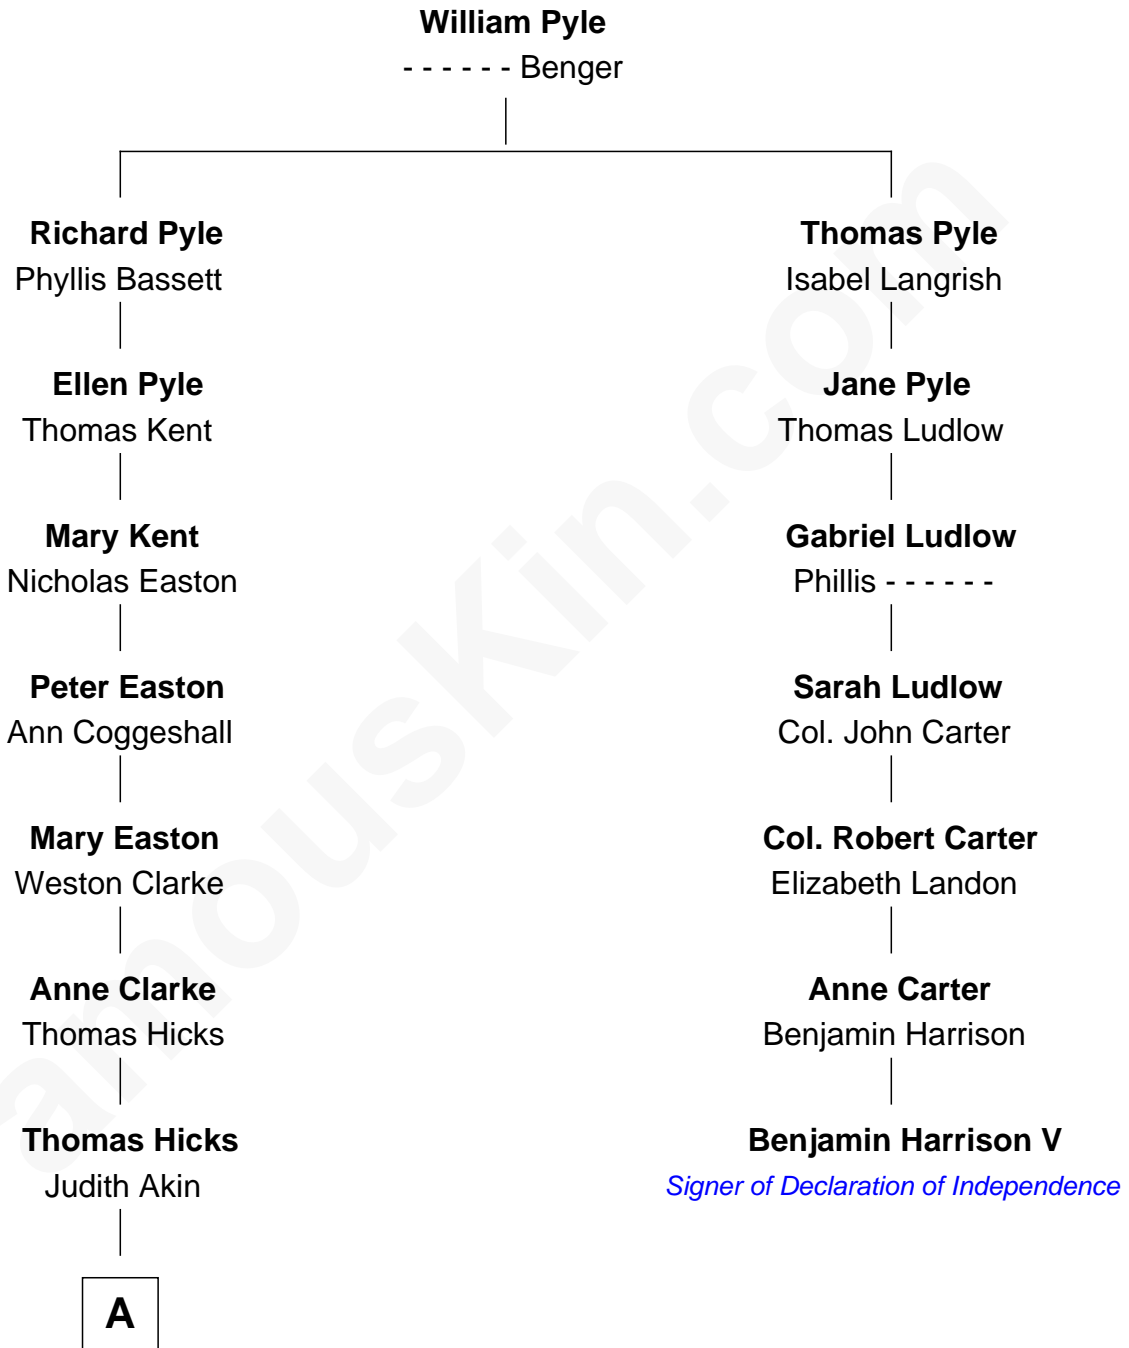

FamousKin.com

Relationship Chart of

Hetty Green

"The Witch of Wall Street"

6th cousin 4 times removed of

Benjamin Harrison V

Signer of the Declaration of Independence

A

—
Sarah Hicks

Gideon Howland

—
Gideon Howland

Mehitable Howland

—
Abby Slocum Howland

Edward Mott Robinson

—
Hetty Green

"The Witch of Wall Street"