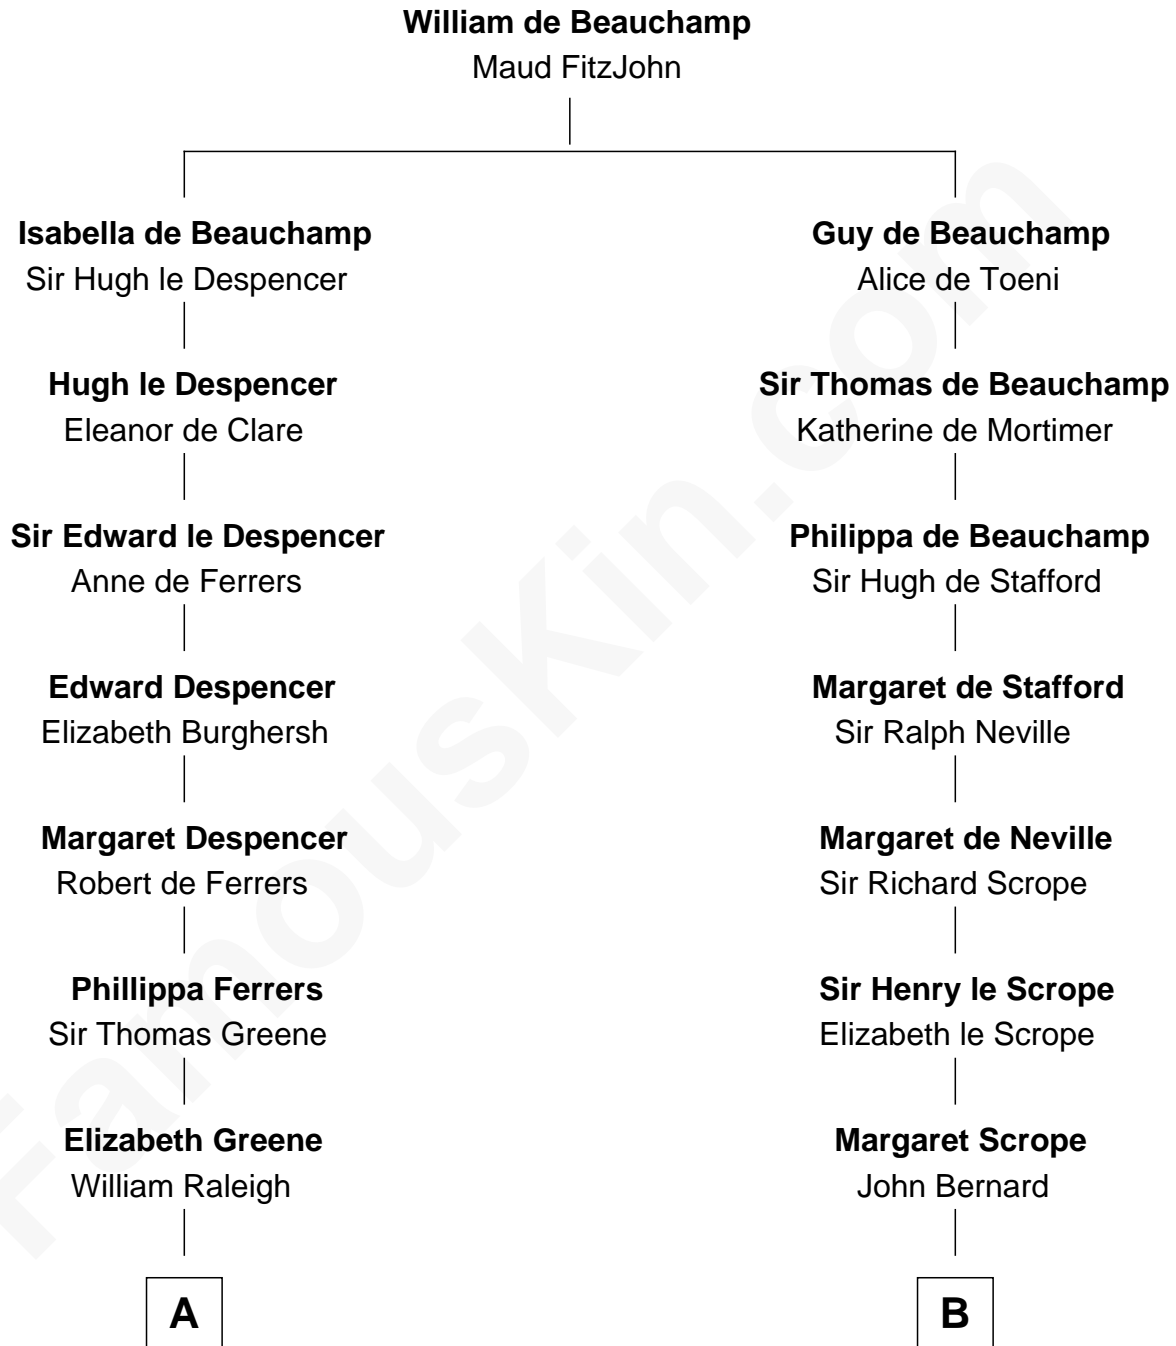

FamousKin.com

Relationship Chart of

Hetty Green

"The Witch of Wall Street"

15th cousin 5 times removed of

Benjamin Harrison V

Signer of the Declaration of Independence

C

—
Abigail Slocum

Isaac Howland

—
Mehitable Howland

Gideon Howland

—
Abby Slocum Howland

Edward Mott Robinson

—
Hetty Green

"The Witch of Wall Street"