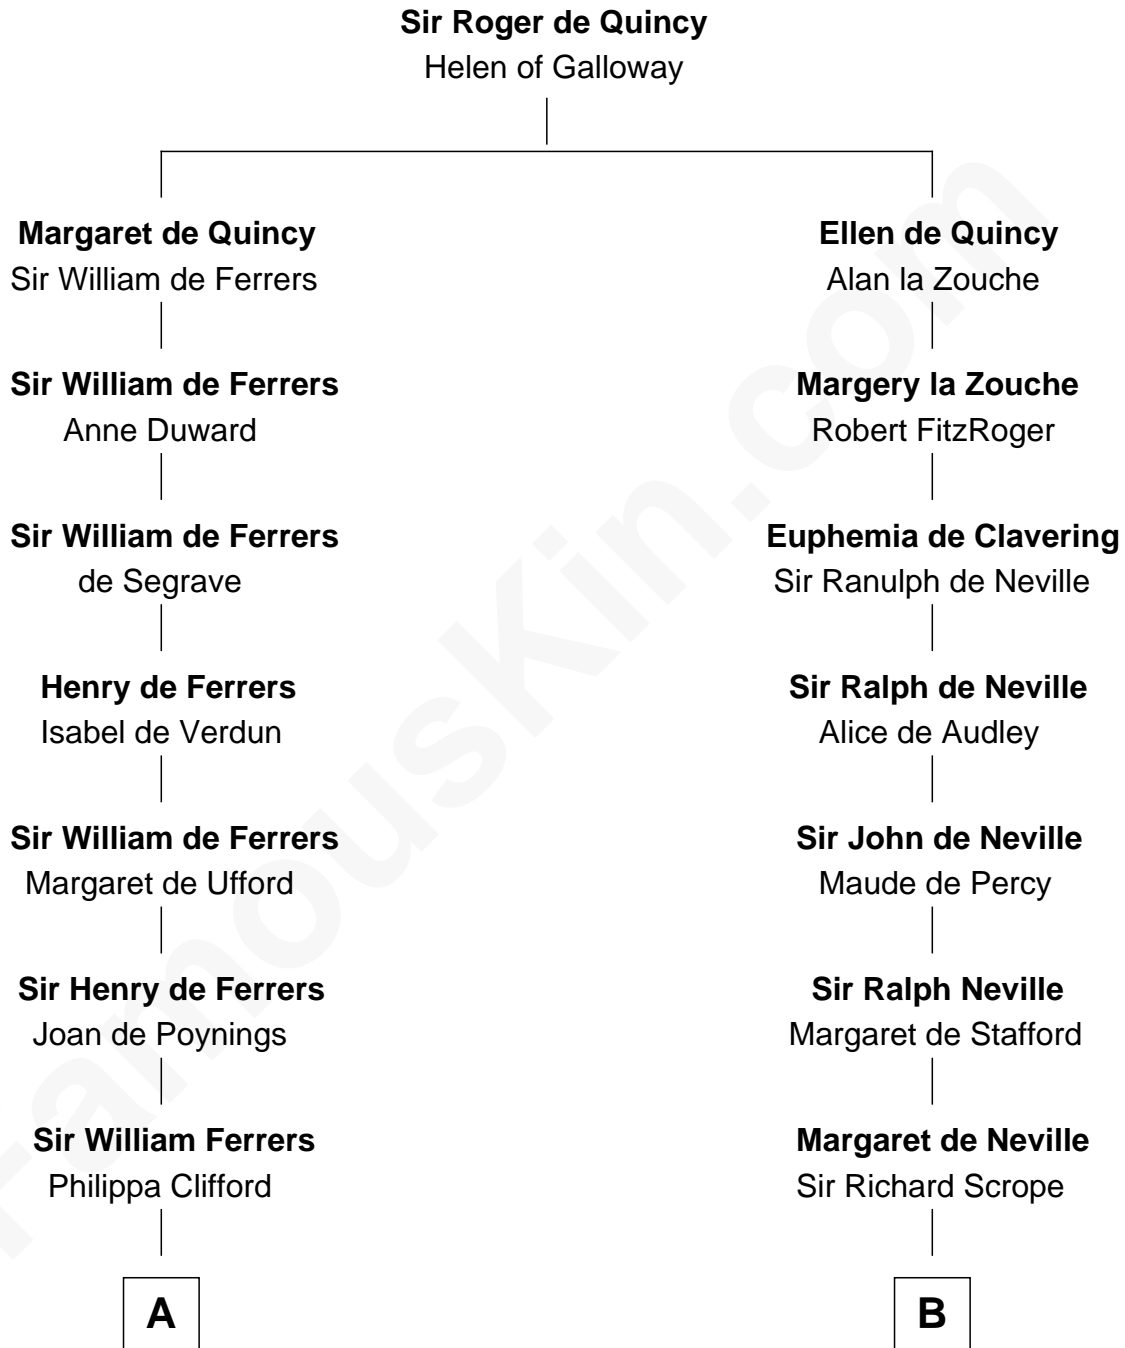

FamousKin.com

Relationship Chart of

Hetty Green

"The Witch of Wall Street"

17th cousin 3 times removed of

Benjamin Harrison V

Signer of the Declaration of Independence