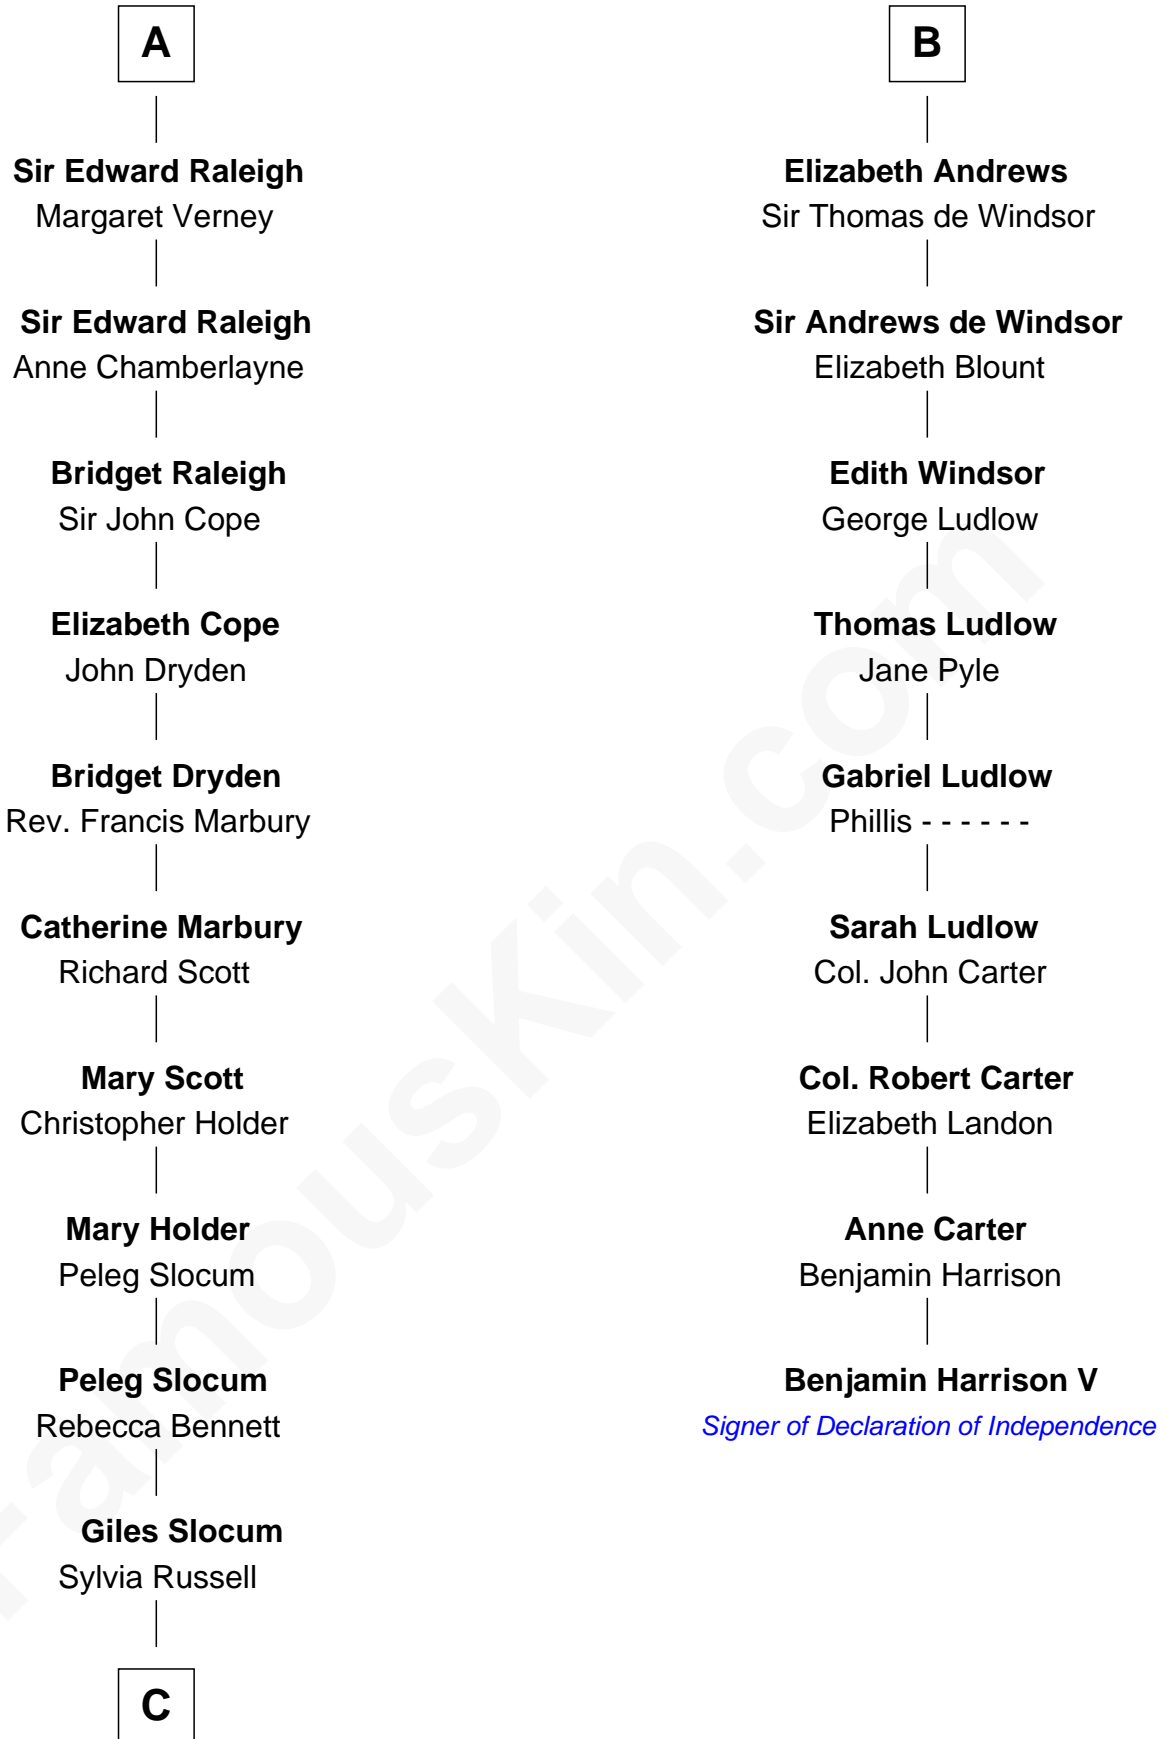

FamousKin.com

Relationship Chart of

Hetty Green

"The Witch of Wall Street"

15th cousin 5 times removed of

Benjamin Harrison V

Signer of the Declaration of Independence

Sir Hugh le Despencer

Sir Hugh Luttrell

Catherine de Beaumont

Elizabeth Luttrell

John Stratton

Elizabeth Stratton

John Andrews

B

C