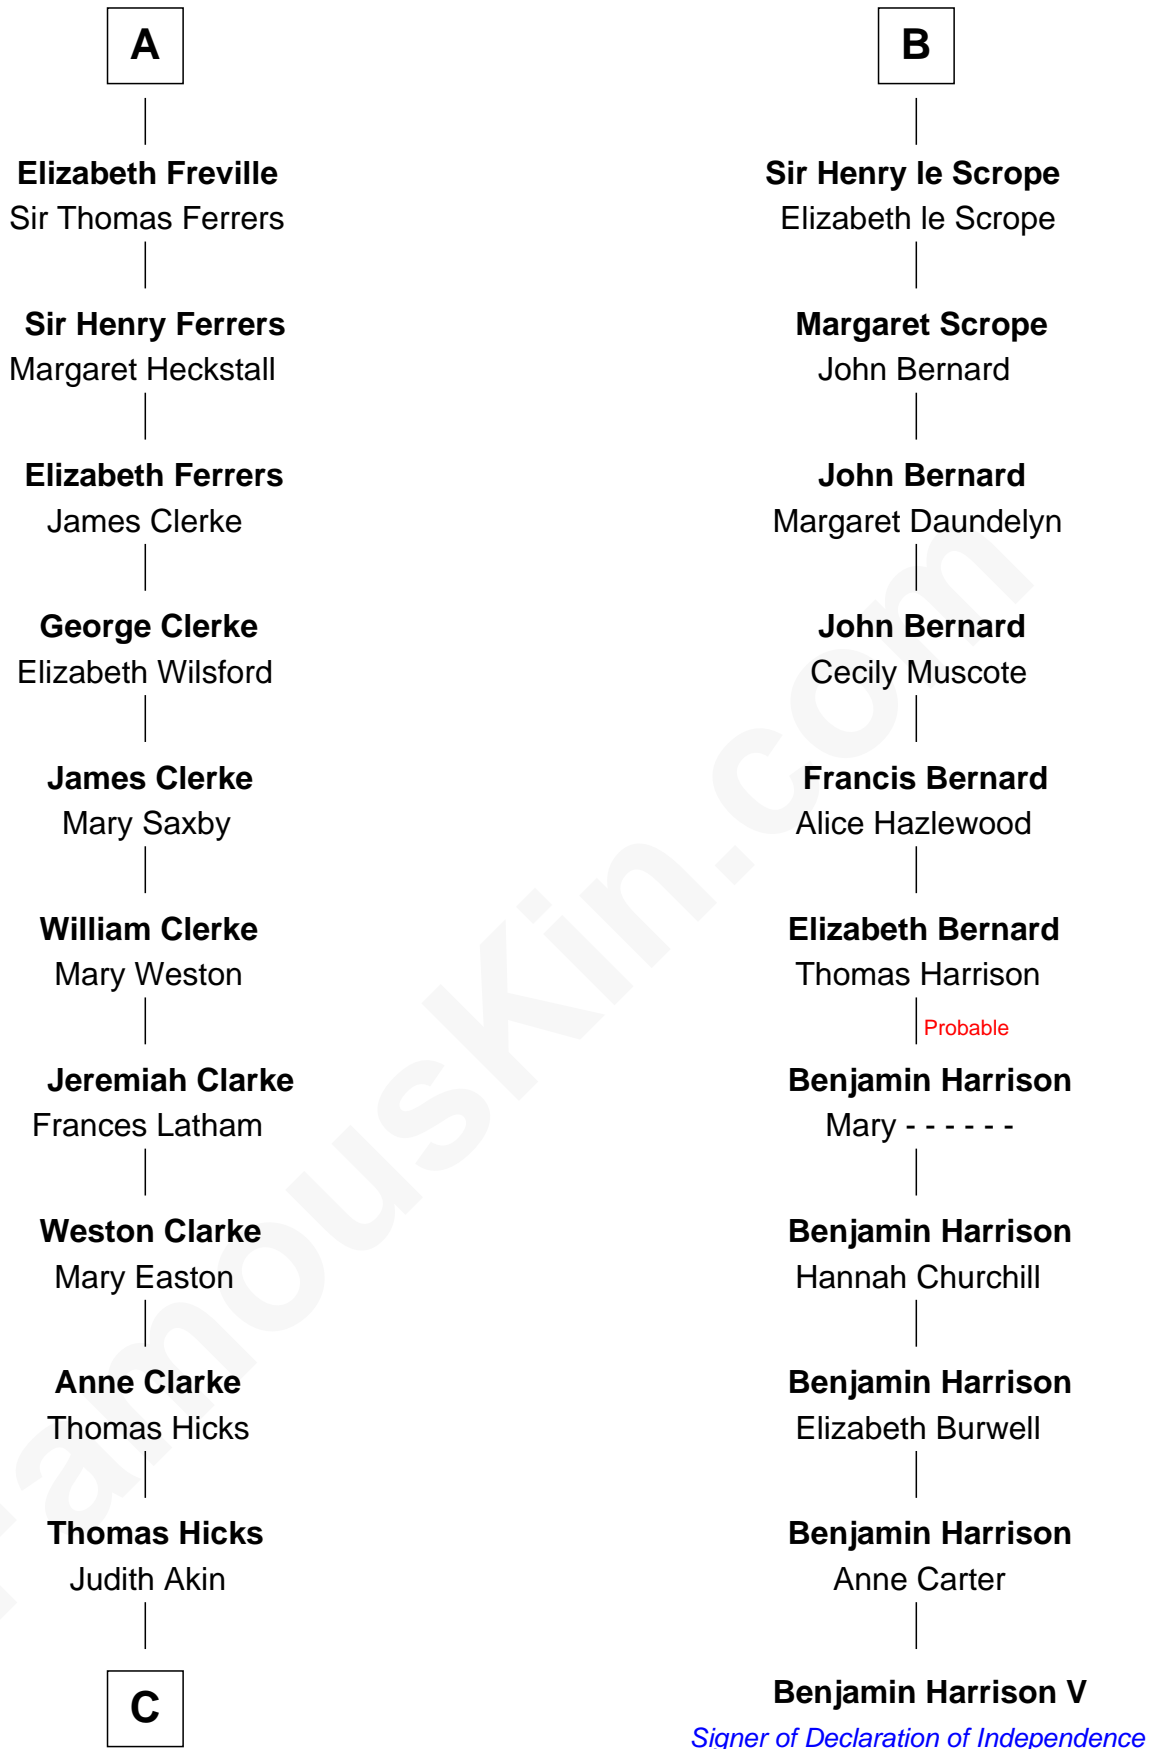

FamousKin.com

Relationship Chart of

Hetty Green

"The Witch of Wall Street"

17th cousin 3 times removed of

Benjamin Harrison V

Signer of the Declaration of Independence

Sir William Longespee

Ela of Salisbury

C

—
Sarah Hicks

Gideon Howland

—
Gideon Howland

Mehitable Howland

—
Abby Slocum Howland

Edward Mott Robinson

—
Hetty Green

"The Witch of Wall Street"

FamousKin.com