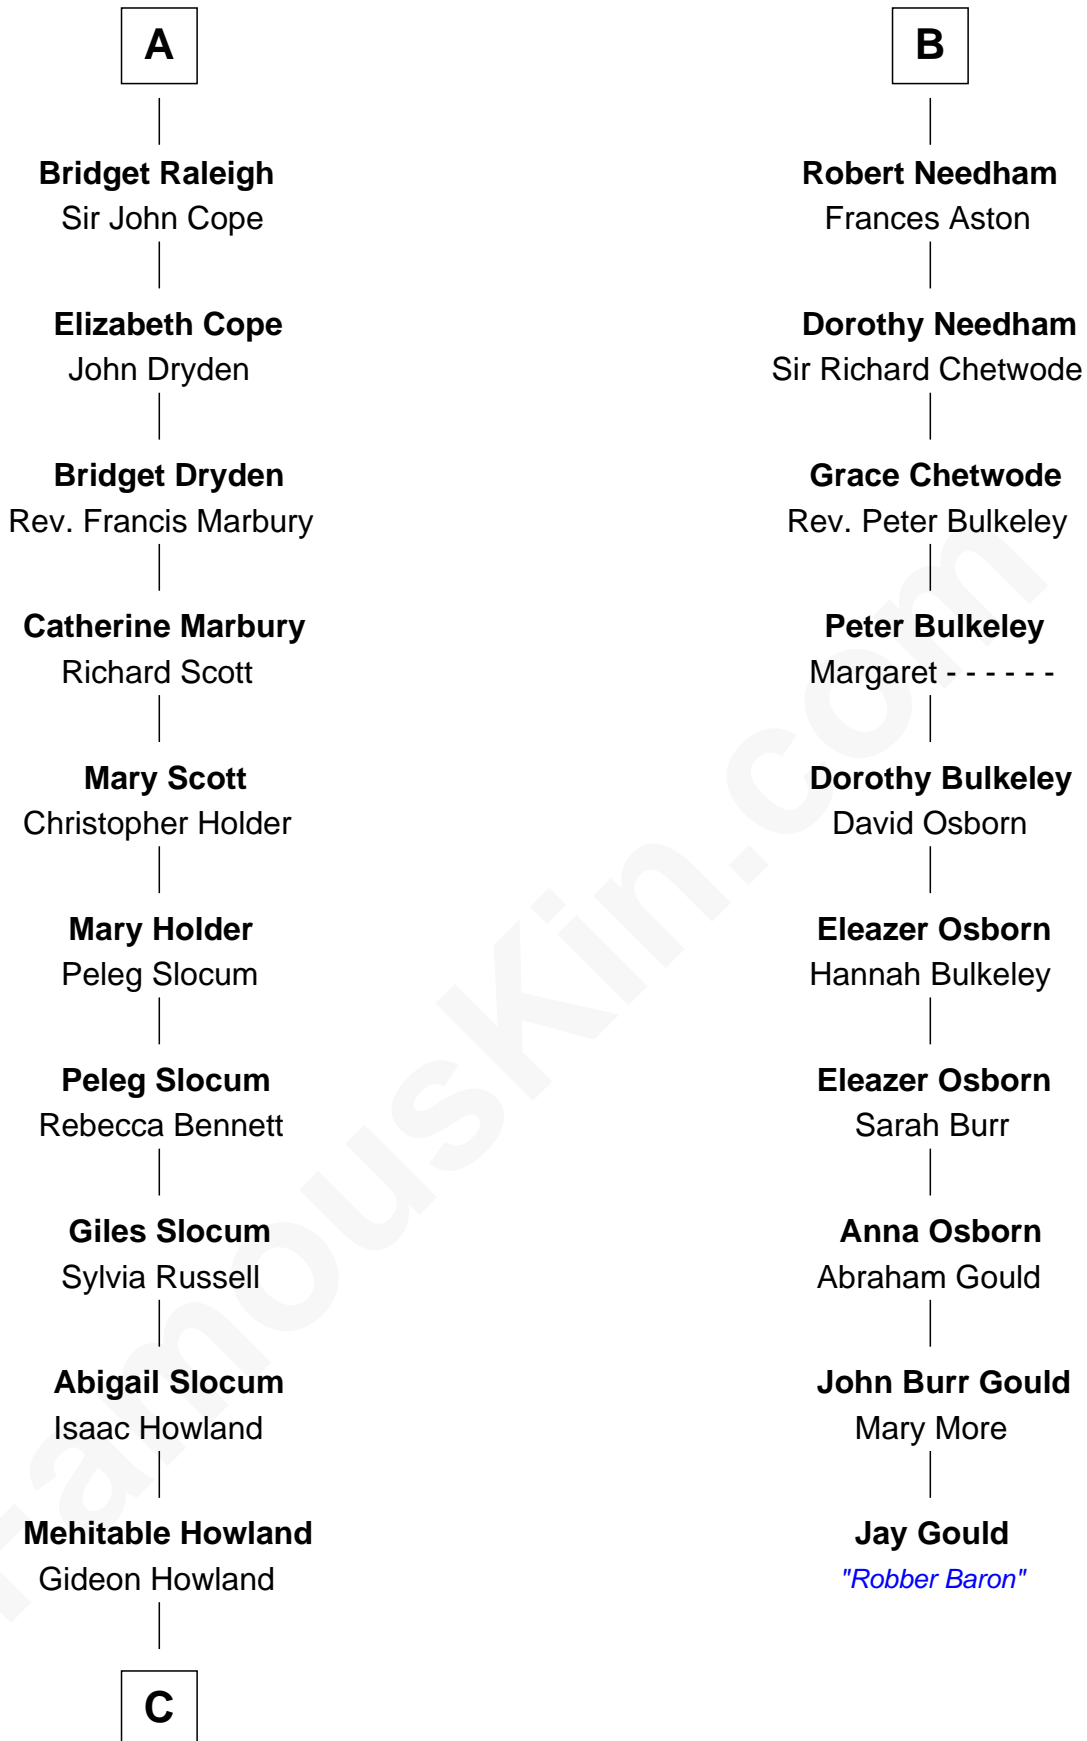

FamousKin.com Relationship Chart of

Hetty Green

"The Witch of Wall Street"

16th cousin 2 times removed of

Jay Gould

American Railroad "Robber Baron"

C

Abby Slocum Howland

Edward Mott Robinson

Hetty Green

"The Witch of Wall Street"

FamousKin.com