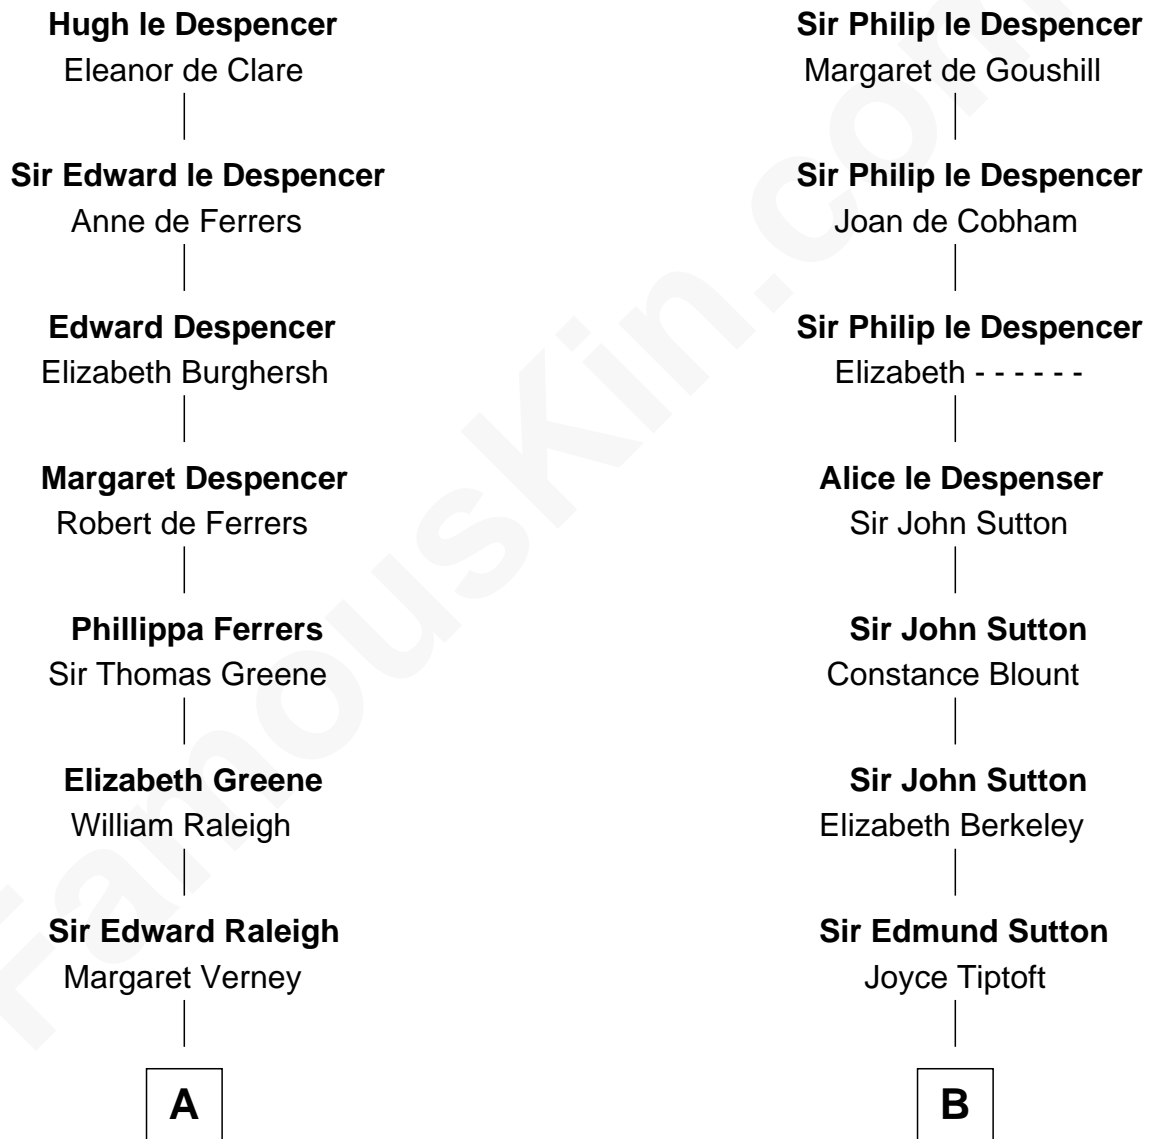

FamousKin.com Relationship Chart of

Hetty Green

"The Witch of Wall Street"

19th cousin of

William Marsh Rice

Founder of Rice University

Sir Hugh le Despencer

Isabella de Beauchamp

C

Mehitable Howland

Gideon Howland

Abby Slocum Howland

Edward Mott Robinson

Hetty Green

"The Witch of Wall Street"

D