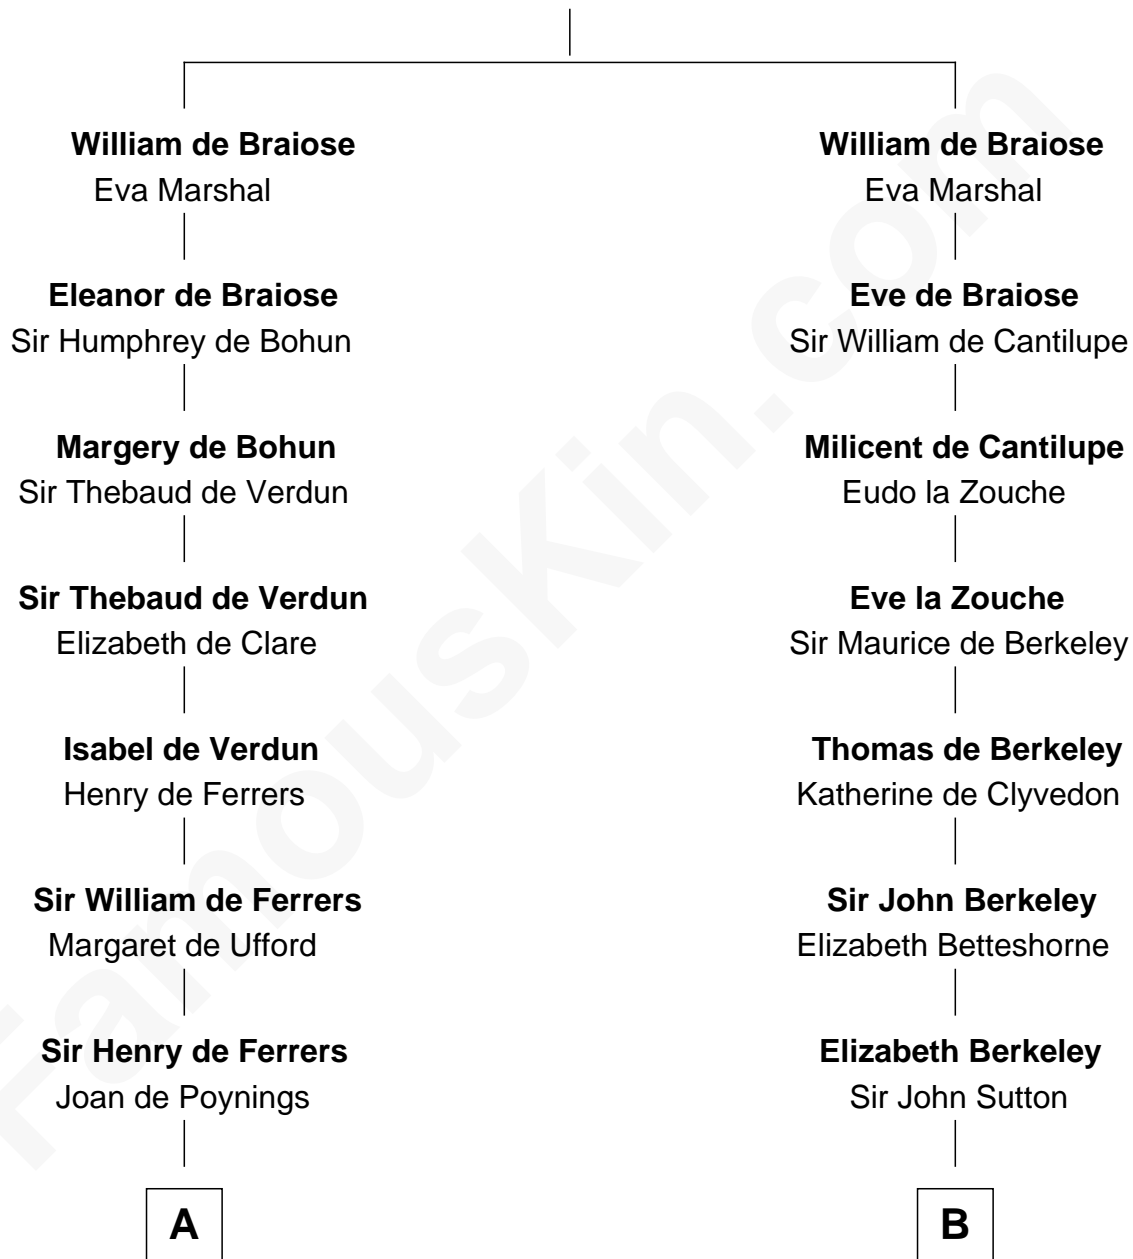

FamousKin.com

Relationship Chart of

Hetty Green

"The Witch of Wall Street"

20th cousin 1 time removed of

William Marsh Rice
Founder of Rice University

Reginald de Braiose

C

Thomas Hicks

Judith Akin

Sarah Hicks

Gideon Howland

Gideon Howland

Mehitable Howland

Abby Slocum Howland

Edward Mott Robinson