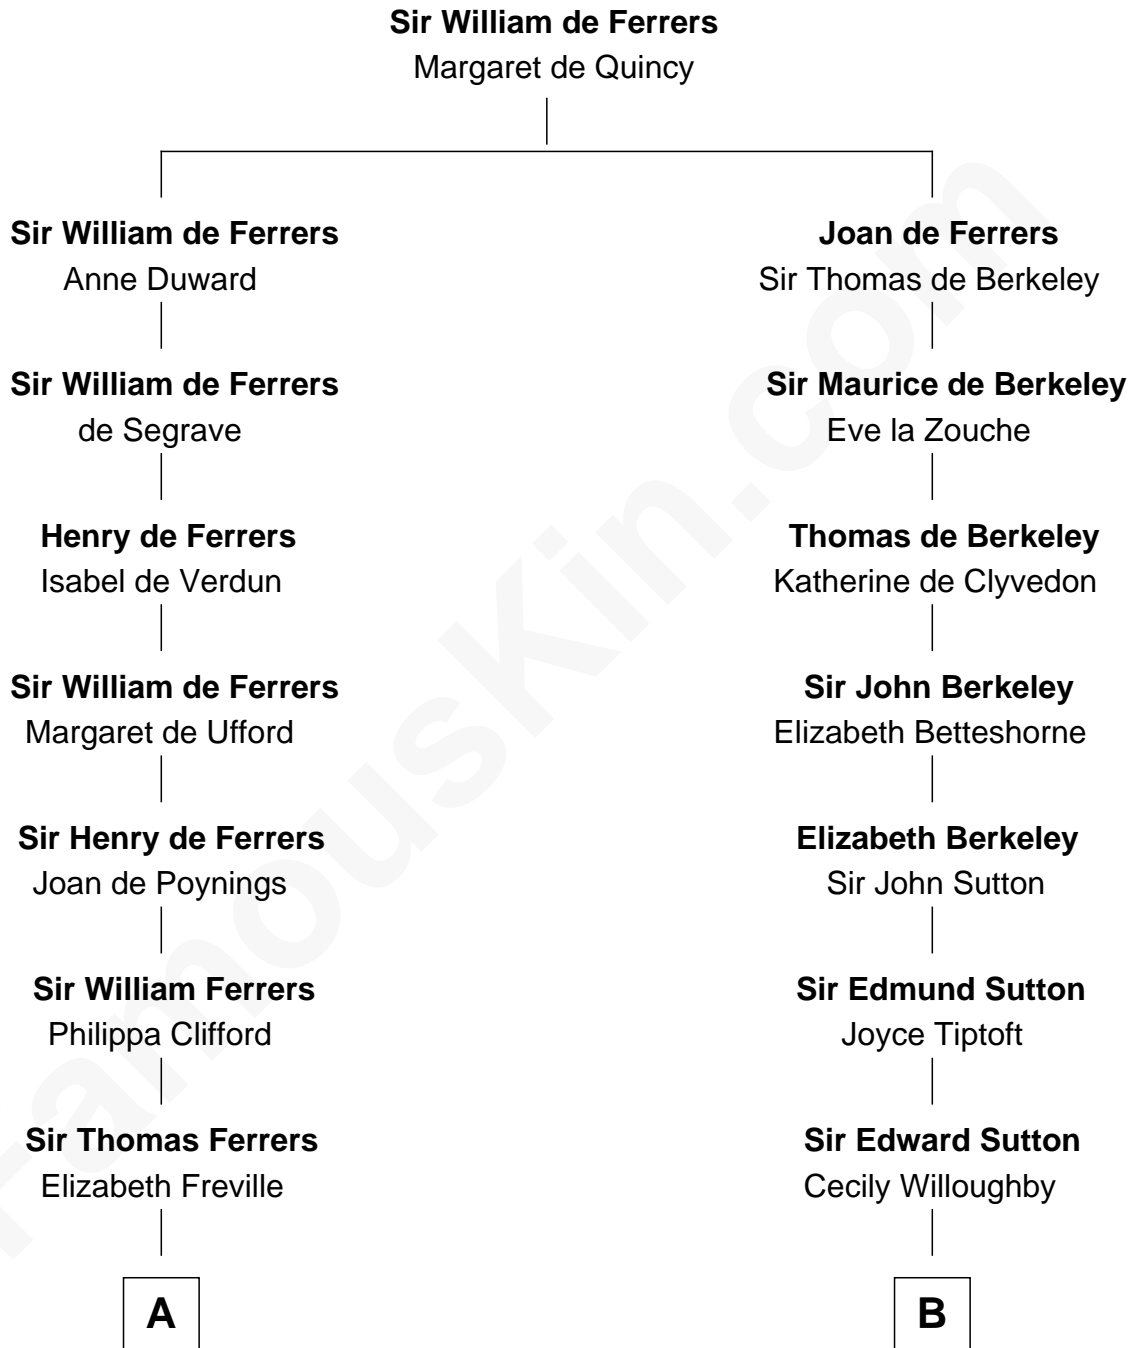

# FamousKin.com

## Relationship Chart of

### Hetty Green

*"The Witch of Wall Street"*

18th cousin 1 time removed of

**William Marsh Rice**  
*Founder of Rice University*

**C**

**Gideon Howland**  
Mehitable Howland

**Abby Slocum Howland**  
Edward Mott Robinson

**Hetty Green**  
*"The Witch of Wall Street"*

**D**

**David Rice**  
Patty Hall

**William Marsh Rice**  
*Founder of Rice University*

FamousKin.com