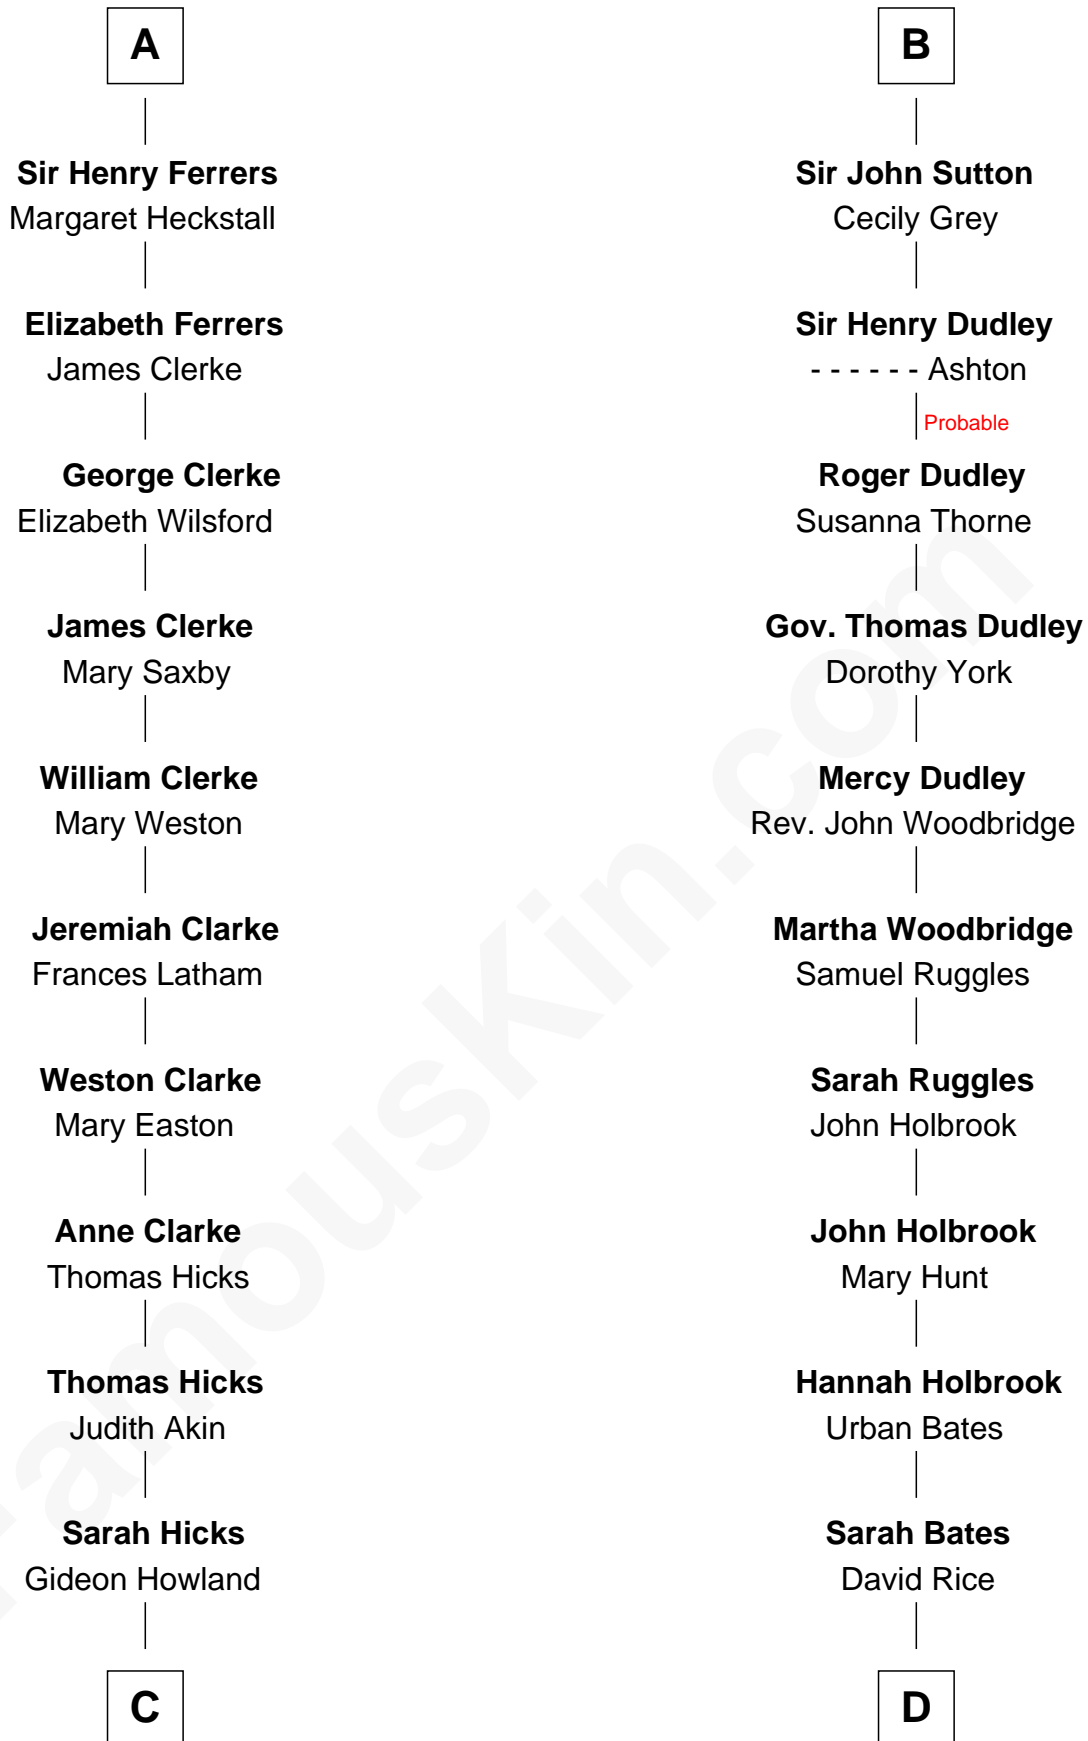

## Relationship Chart of

### Hetty Green

*"The Witch of Wall Street"*

18th cousin 1 time removed of

**William Marsh Rice**  
*Founder of Rice University*

**C**

**Gideon Howland**  
Mehitable Howland

**Abby Slocum Howland**  
Edward Mott Robinson

**Hetty Green**  
*"The Witch of Wall Street"*

**D**

**David Rice**  
Patty Hall

**William Marsh Rice**  
*Founder of Rice University*

FamousKin.com