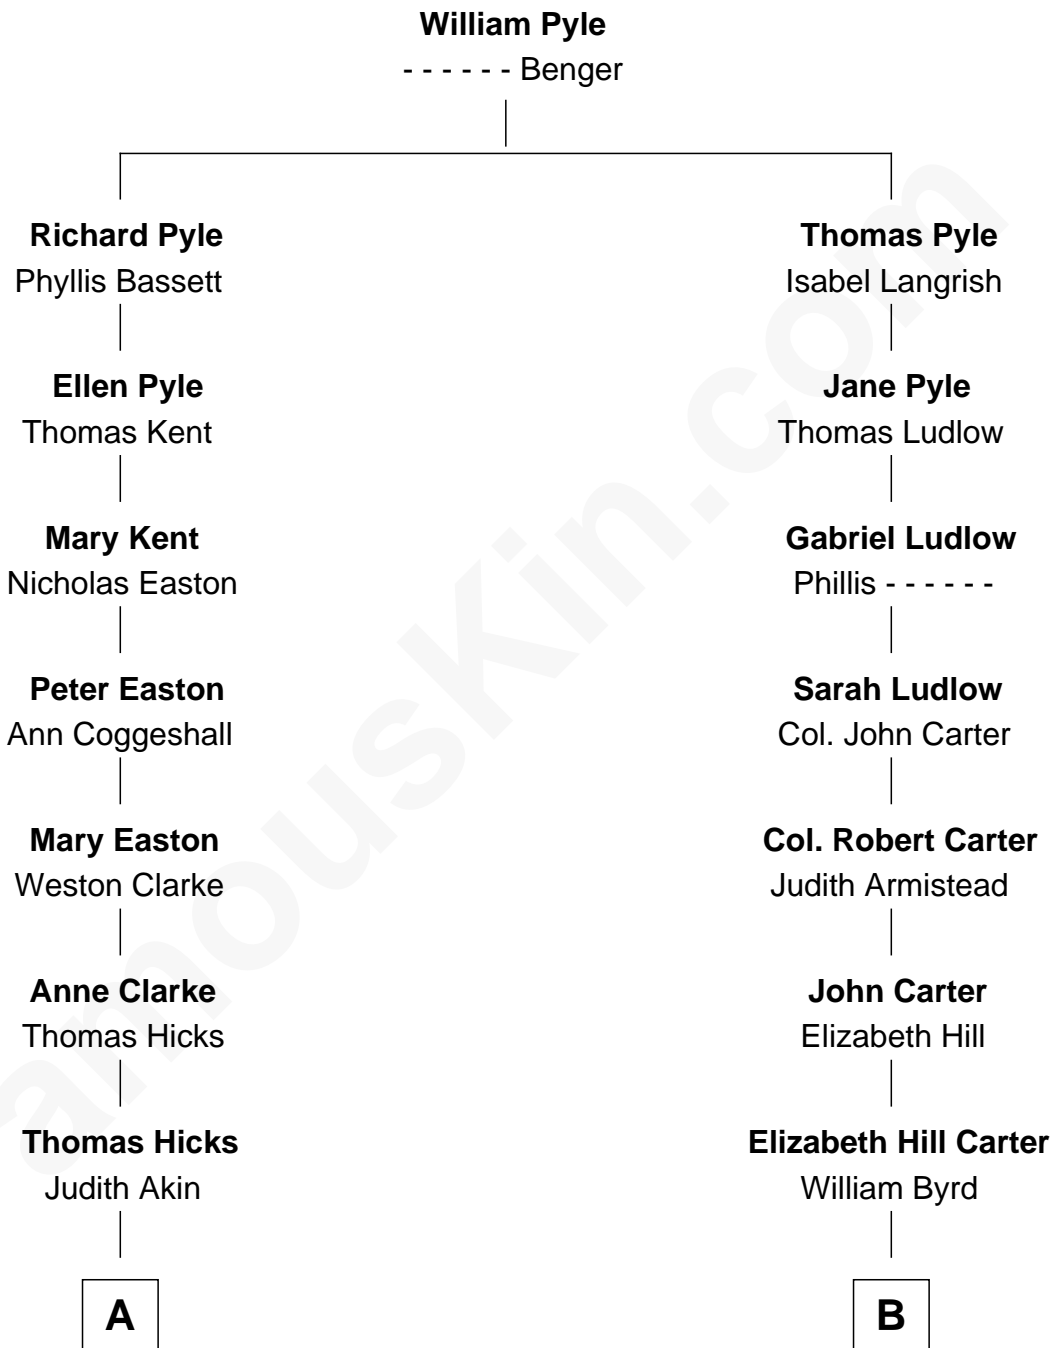

FamousKin.com Relationship Chart of

Hetty Green

"The Witch of Wall Street"

10th cousin 1 time removed of

Harry F. Byrd

50th Governor of Virginia

A

Sarah Hicks
Gideon Howland

Gideon Howland
Mehitable Howland

Abby Slocum Howland
Edward Mott Robinson

Hetty Green
"The Witch of Wall Street"

B

Thomas Taylor Byrd
Mary Armistead

Richard Evelyn Byrd
Anne Harrison

Col. William Byrd
Jane Meriwether Rivers