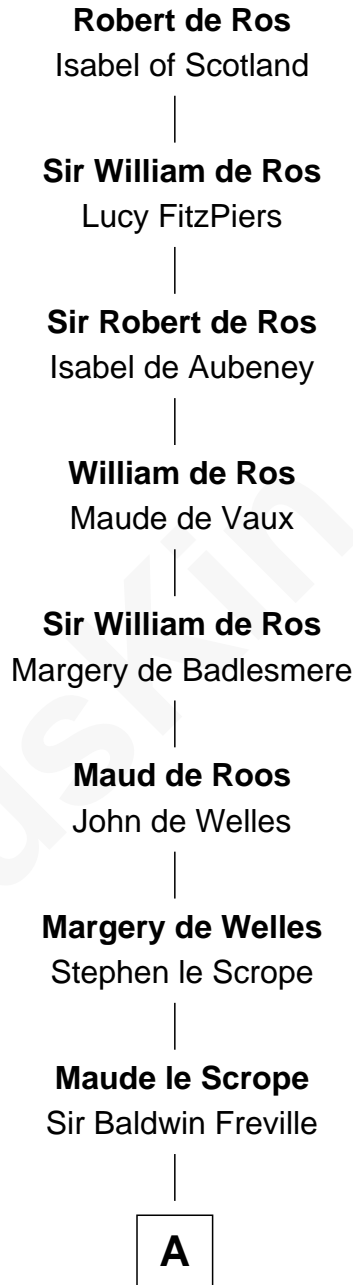

FamousKin.com Relationship Chart of

Hetty Green

"The Witch of Wall Street"

19th Great-granddaughter of

Robert de Ros

Magna Carta Surety

A

Elizabeth Freville
Sir Thomas Ferrers

Sir Henry Ferrers
Margaret Heckstall

Elizabeth Ferrers
James Clerke

George Clerke
Elizabeth Wilsford

James Clerke
Mary Saxby

William Clerke
Mary Weston

Jeremiah Clarke
Frances Latham

Weston Clarke
Mary Easton

Anne Clarke
Thomas Hicks

Thomas Hicks
Judith Akin

B

B

—
Sarah Hicks

Gideon Howland

—
Gideon Howland

Mehitable Howland

—
Abby Slocum Howland

Edward Mott Robinson

—
Hetty Green

"The Witch of Wall Street"

FamousKin.com