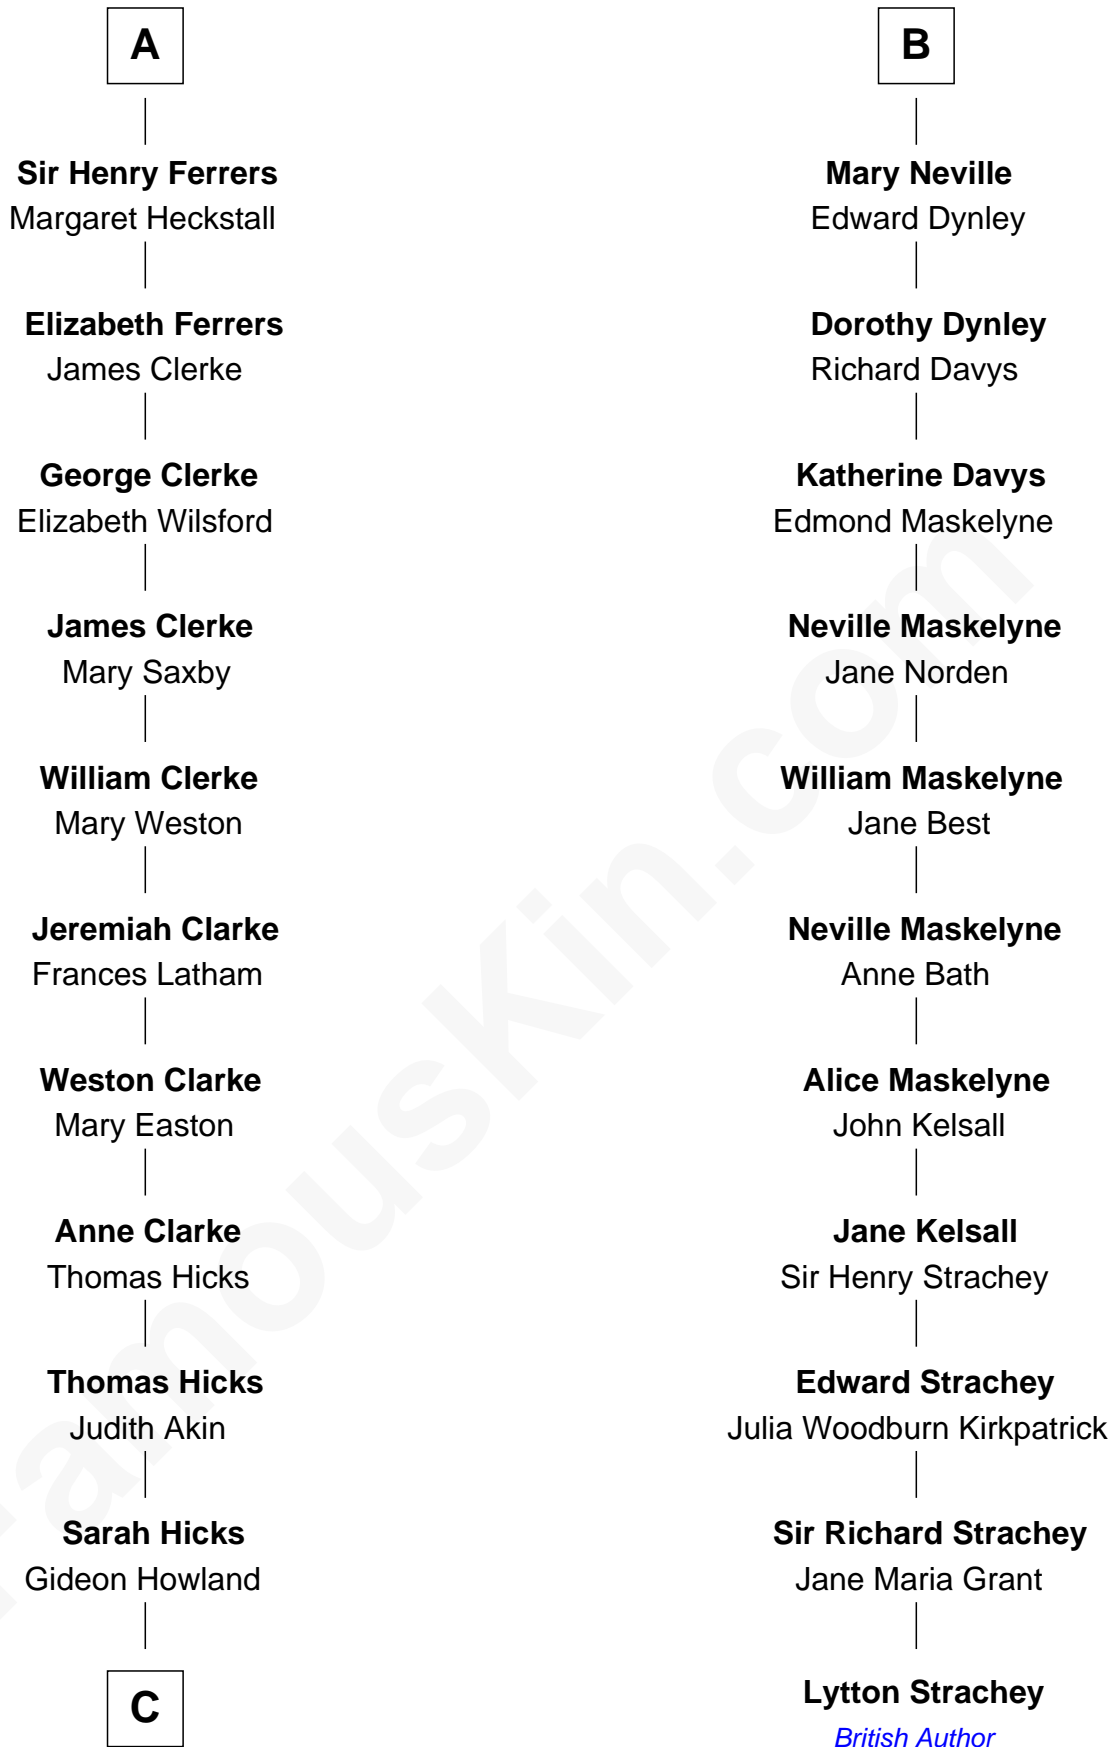

FamousKin.com

Relationship Chart of

Hetty Green

"The Witch of Wall Street"

17th cousin 2 times removed of

Lytton Strachey

Author and Co-Founder of Bloomsbury Group

C

—
Gideon Howland
Mehitable Howland

—
Abby Slocum Howland
Edward Mott Robinson

—
Hetty Green
"The Witch of Wall Street"

FamousKin.com